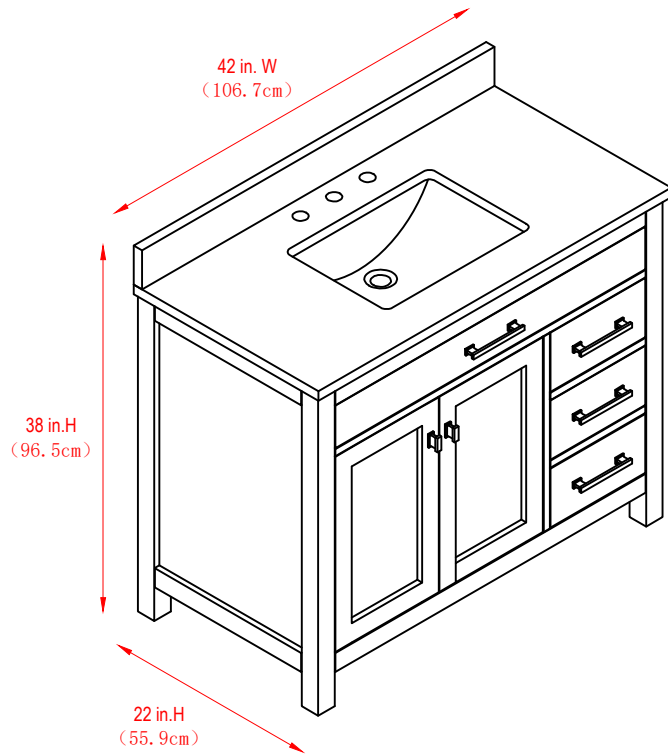

## 42" Bathroom Vanity

42 in. W x 22 in. D x 38 in. H  
(106.7 cm x 55.9 cm x 96.5 cm)

## Top View

## Back View