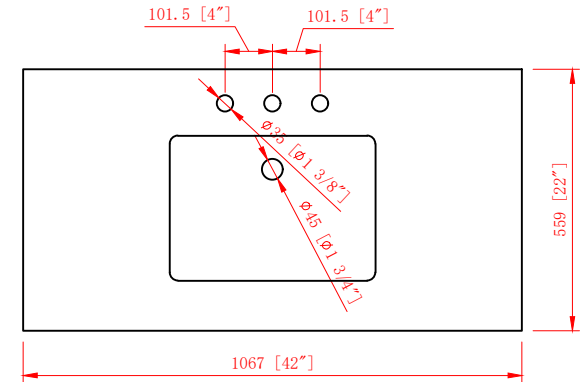

## 42" Bathroom Vanity

42 in. W x 22 in. D x 38 in. H  
(106.7 cm x 55.9 cm x 96.5 cm)

## Top View

## Back View