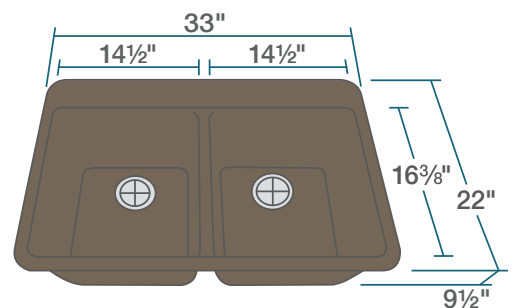

DIMENSIONS

www.renesinks.com
872.241.0016
sales@renesinks.com