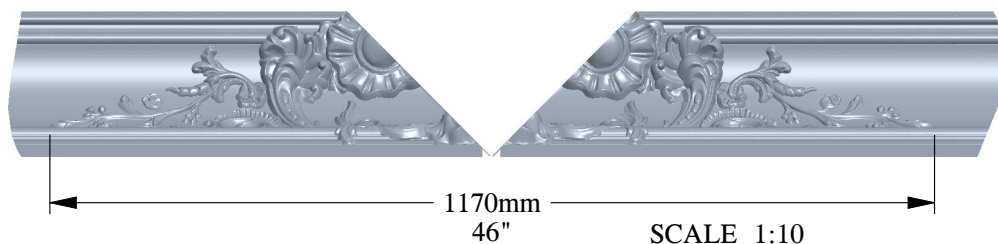

Please beware:
Product is visualized in this drawing without ornamentation

ORAC[®]
DECOR

Biekorfstraat 32
8400 Oostende - Belgium
Tel +32 (0)59 80 32 52
www.oracdecor.com
info@oracdecor.com

Part name: C338B

Designed by: ORAC

Designed on: 12-Dec-2013

Unless otherwise specified: all dimensions are in millimeters and inches, scale 1:1, length 2 meters

All information in this document is Orac's exclusive property. It may in no case be reproduced, even partly, be communicated to a third party or used for any possible purpose without ORAC's express written permission. Further legal information can be found at <https://www.oracdecor.com/en/general-sales-conditions>