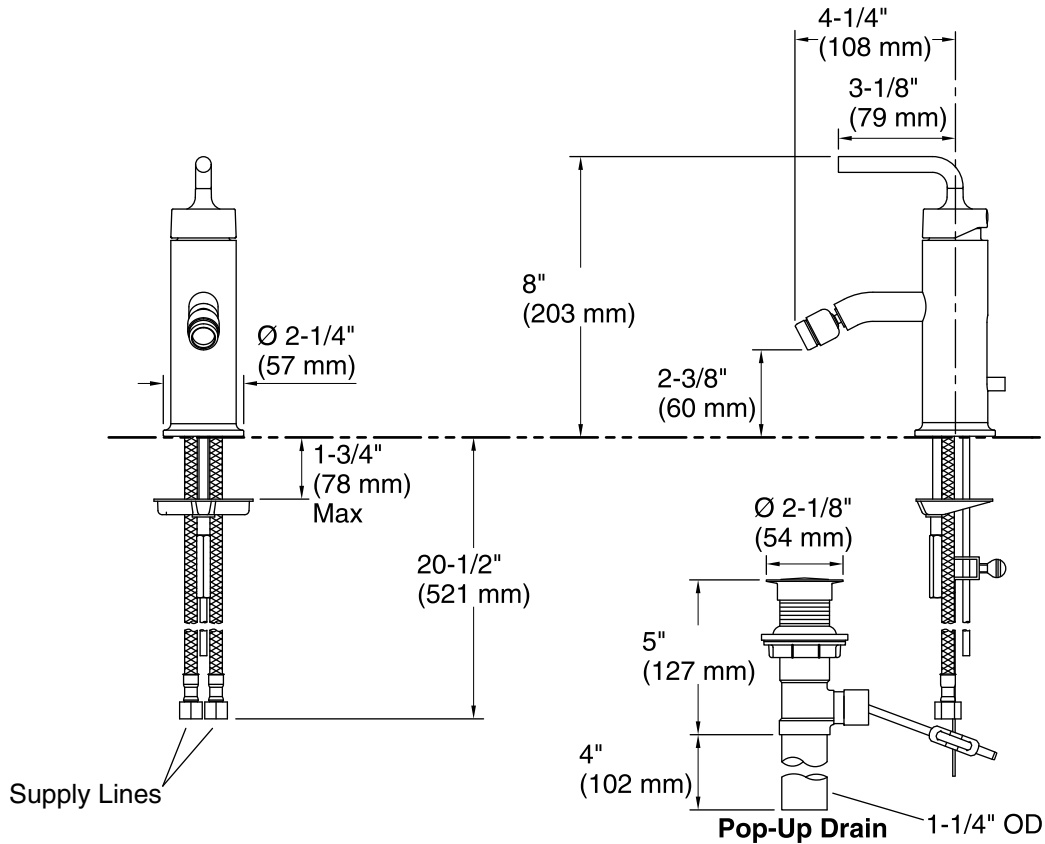

## Features

- One-piece, self-contained ceramic disc valve allows both volume and temperature control.
- Temperature memory allows faucet to be turned on and off at any temperature setting.
- High-temperature limit setting for added safety.
- Available with straight handle.
- Flexible connections for easy installation.
- Pop-up drain with lift rod and tailpiece.
- 4-1/4" (108 mm) swivel spray spout.

## Installation

- Single-hole mounting.

### Technical Information

All product dimensions are nominal.