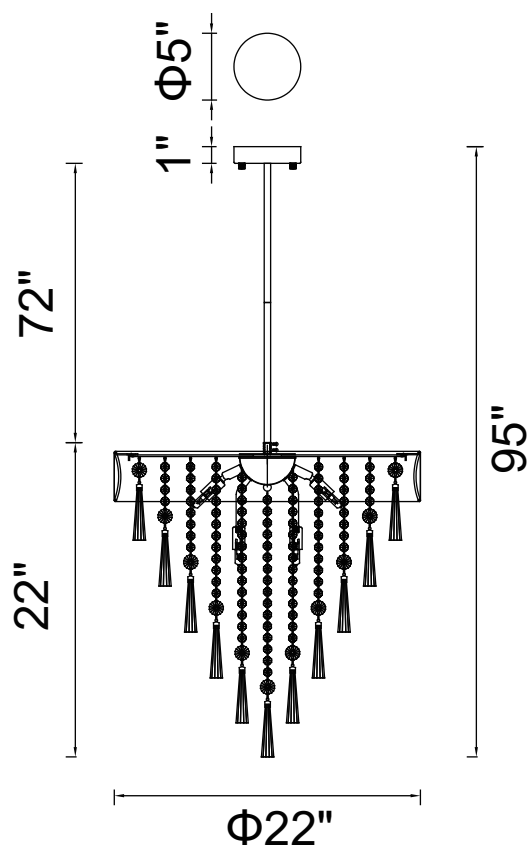

PROJECT: _____

FIXTURE TYPE: _____

LOCATION: _____

CONTACT/PHONE: _____

Item	5523P22C
Collection	FRANCA
Finish	Chrome
Glass	-----
Crystal	Clear
Input	120V AC,60HZ,AC

Shade	Black
Length/Dia.	22"
Width/Ext.	-----
Height	22"
Maximum	95"
Lumens	-----

Light Source	G9
Bulb Info.	8x40W
Included	-----
Dimmable	Yes
Color	-----
Weight	-----