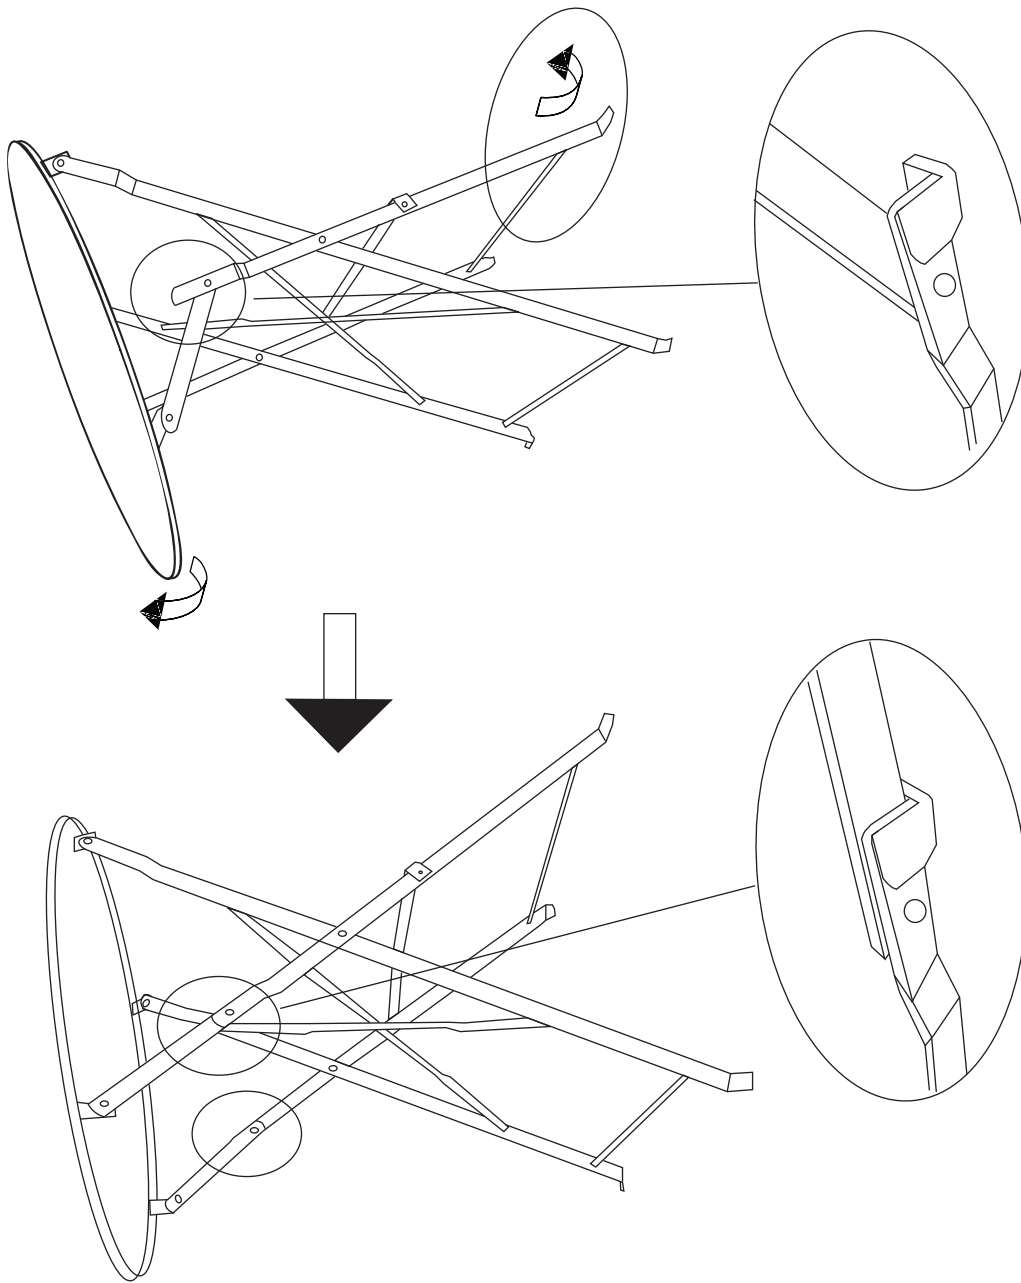

CAROLINA OUTDOORS

Thank you for purchasing this Carolina Outdoors Company product. This product does not require any assembly. Please follow below steps to properly unfold and ready the product for its use. If you need further assistance please call us Toll Free at 1-800-228-3876.

Assembly Instructions

Item #: 36" Round Outdoor Patio Table

STEP 1: Unfold the legs and table top as the 2 arrows shown, refer to the correct step.

STEP 2: Unfold the legs and table top until the legs are locked in the correct position.

STEP 3: Carefully turn the table over.

Note: If you need to fold the table, please follow above steps in reverse order.