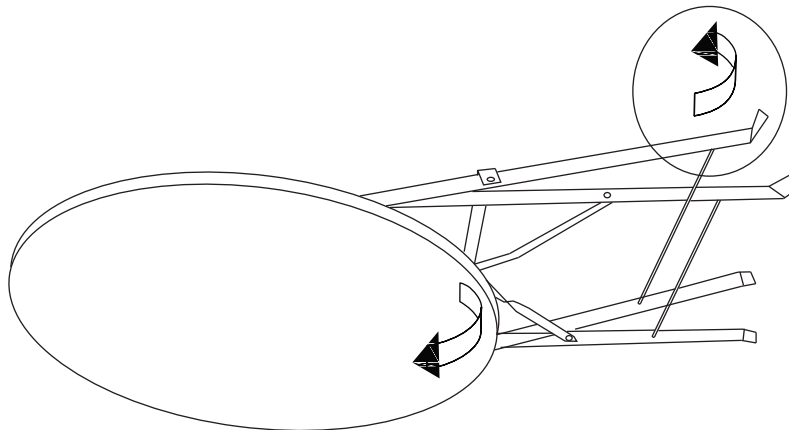

CAROLINA OUTDOORS

Thank you for purchasing this Carolina Outdoors Company product. This product does not require any assembly. Please follow below steps to properly unfold and ready the product for its use. If you need further assistance please call us Toll Free at 1-800-228-3876.

Assembly Instructions

Item #: 36" Round Outdoor Patio Table

STEP 1: Unfold the legs and table top as the 2 arrows shown, refer to the correct step.

STEP 2: Unfold the legs and table top until the legs are locked in the correct position.