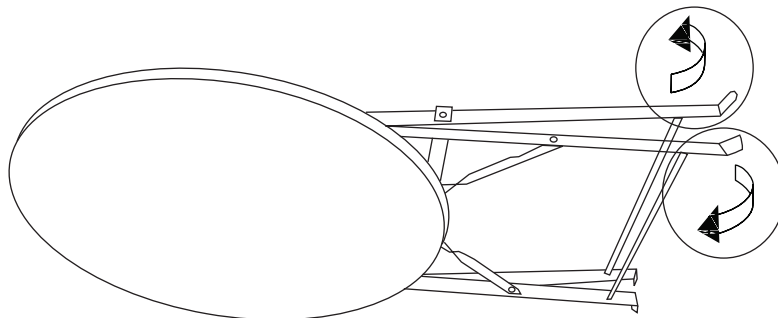

Assembly Instructions

Item #: 36" Round Outdoor Patio Table

STEP 1: Unfold the legs and table top as the 2 arrows shown, refer to the correct step.

STEP 2: Unfold the legs and table top until the legs are locked in the correct position.