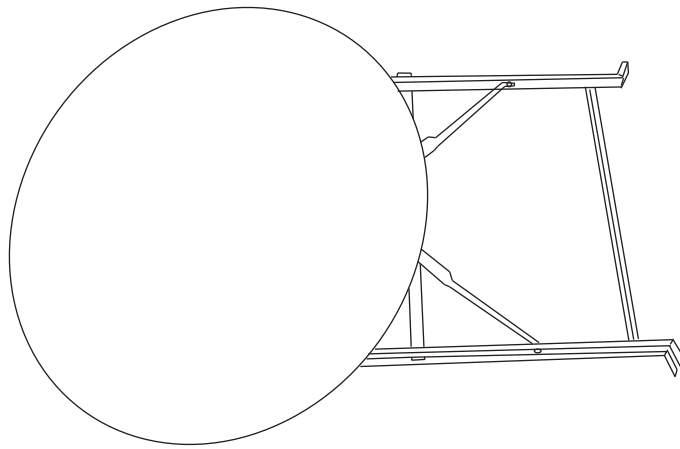

Assembly Instructions

Item #: 36" Round Outdoor Patio Table

STEP 1: Unfold the legs and table top as the 2 arrows shown, refer to the correct step.

STEP 2: Unfold the legs and table top until the legs are locked in the correct position.