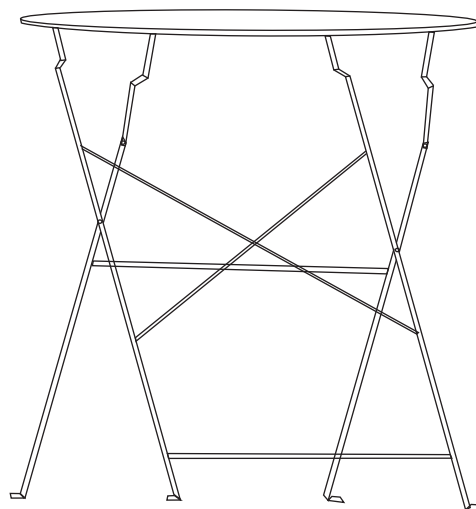

Note: If you need to fold the table, please follow above steps in reverse order.