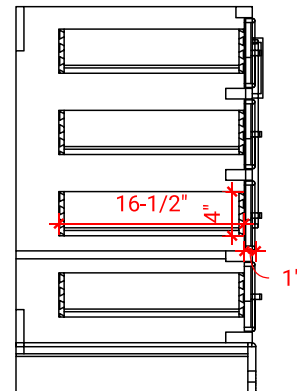

STAFFORD 60" SINGLE SINK BASE CABINET

ARIEL

M060S

BASE CABINET DIMENSIONS

60" W x 21.5" D x 34.5" H

FEATURES

- Solid wood frame & plywood panels
- Dovetail drawers and joints
- Soft closing doors & drawers

HARDWARE FINISHES

Brushed Nickel   Satin Brass   Matte Black   Polished Chrome

AVAILABLE COLORS

White   Grey   Midnight Blue

SIDE VIEW

PLAN VIEW