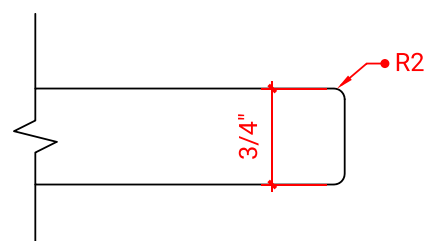

EDGE SIDE VIEW