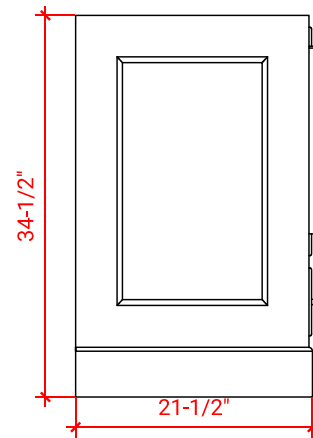

STAFFORD 60" SINGLE SINK BASE CABINET

ARIEL

M060S

BASE CABINET DIMENSIONS

60" W x 21.5" D x 34.5" H

FEATURES

- Solid wood frame & plywood panels
- Dovetail drawers and joints
- Soft closing doors & drawers

HARDWARE FINISHES

Brushed Nickel   Satin Brass   Matte Black   Polished Chrome

AVAILABLE COLORS

White   Grey   Midnight Blue

SIDE VIEW