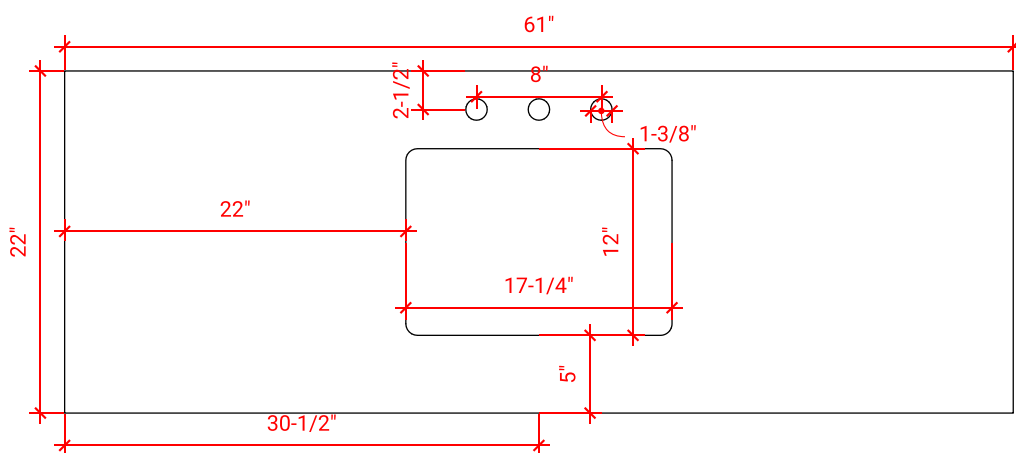

61" SINGLE RECTANGLE SINK COUNTERTOP WITH 0.75 IN. THICKNESS

ARIEL

OVERALL DIMENSIONS

61" W x 22" D x 0.75" H

COUNTERTOP OPTIONS

FEATURES

- Solid countertop with mitered edges & seams
- Undermount white rectangular sink
- Pre-drilled for 8" widespread faucet

INCLUDED

- Countertop
- Matching Backsplash
- Rectangle Sink

COUNTERTOP PLAN VIEW