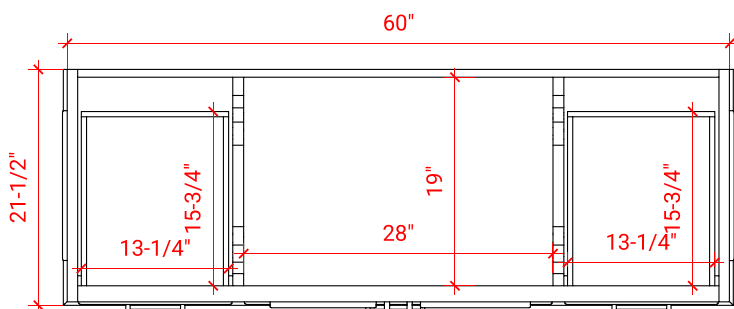

STAFFORD 60" SINGLE SINK BASE CABINET

ARIEL

M060S

BASE CABINET DIMENSIONS

60" W x 21.5" D x 34.5" H

FEATURES

- Solid wood frame & plywood panels
- Dovetail drawers and joints
- Soft closing doors & drawers

HARDWARE FINISHES

Brushed Nickel   Satin Brass   Matte Black   Polished Chrome

AVAILABLE COLORS

White   Grey   Midnight Blue

SIDE VIEW

PLAN VIEW