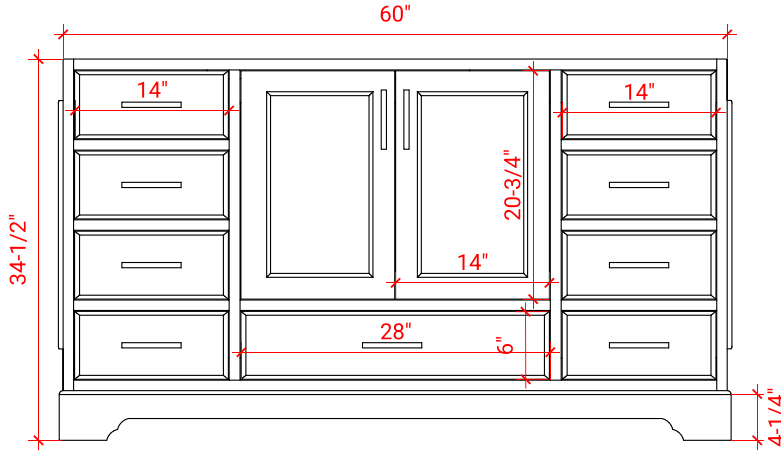

AVAILABLE COLORS

White   Grey   Midnight Blue

FRONT VIEW

SIDE VIEW