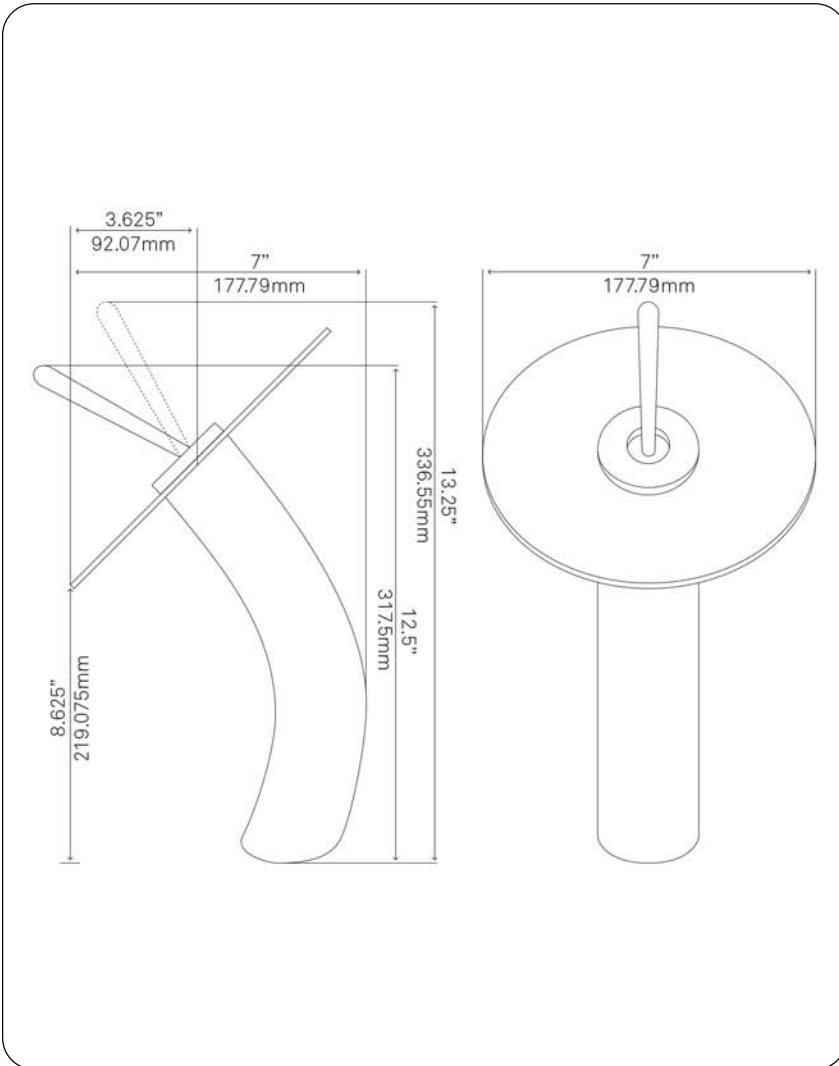

NOTES

Novatto reserves the right (1) to make changes in specifications and materials, and (2) to change or discontinue models, both without notice or obligation. Dimensions are for reference only, see www.NovattoInc.com for finish options and product availability.

Novatto Inc
TOLL FREE 844.404.4242
www.NovattoInc.com