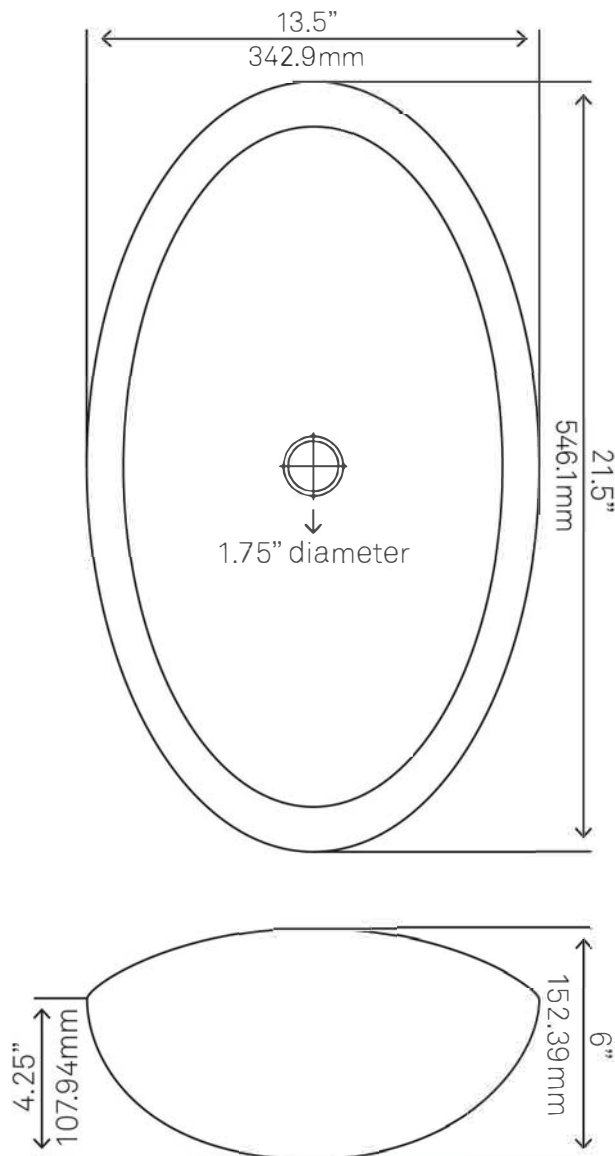

NOVATTO

**NOHP-G008-8031 RENA
Glass Vessel Bathroom Sink**

Requested By:

Specific Features:

STANDARD SPECIFICATIONS:

- Oval slipper hand painted vessel sink
- Copper and black tones
- High tempered glass
- Stain and scratch resistant inside
- Textured painted outside
- Above counter installation
- Standard U.S. plumbing connection
- 1.75-inch drain opening
- Novatto faucet and drain sold separately

Novatto Inc
TOLL FREE 844.404.4242
www.NovattoInc.com

NOVATTO

GF-001ORB-RENA FALLS Waterfall Vessel Faucet

Requested By: _____

Specific Features: _____

STANDARD SPECIFICATIONS:

- Oil-rubbed bronze with Rena matching glass
- Single handle control
- Solid brass construction
- High pressure ceramic cartridge
- Single hole deck mount installation
- 1.5-inch diameter hole required
- cUPC and AB1953 low lead compliant
- ASME A112.18.1-1-2011/CSA B125.1-11
- NSF 61 and NSF 372 certified

Novatto Inc
TOLL FREE 844.404.4242
www.NovattoInc.com

PUD-ORB

Vessel Sink Pop-Up Drain, Oil Rubbed Bronze

Requested By: _____

Specific Features: _____

STANDARD SPECIFICATIONS:

- Pop-up vessel sink drain
- Oil rubbed bronze finish
- Solid brass construction
- Includes rubber seals and fastener for installation
- 9-inches total pop-up length
- Fits any standard 1.75-inch drain opening
- cUPC