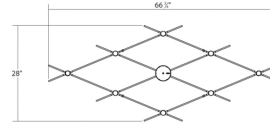

## Dimensions

Height:	1.5"
Width:	66.75"
Length:	28"
Canopy/Backplate/Base:	4.5"
Size:	Minor
Canopy/Backplate/Base Height:	0.5