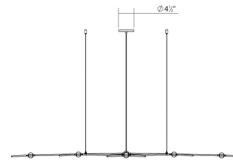

## Dimensions

Height:	1.5"
Width:	66.75"
Length:	28"
Canopy/Backplate/Base:	4.5"
Size:	Minor
Canopy/Backplate/Base Height:	0.5