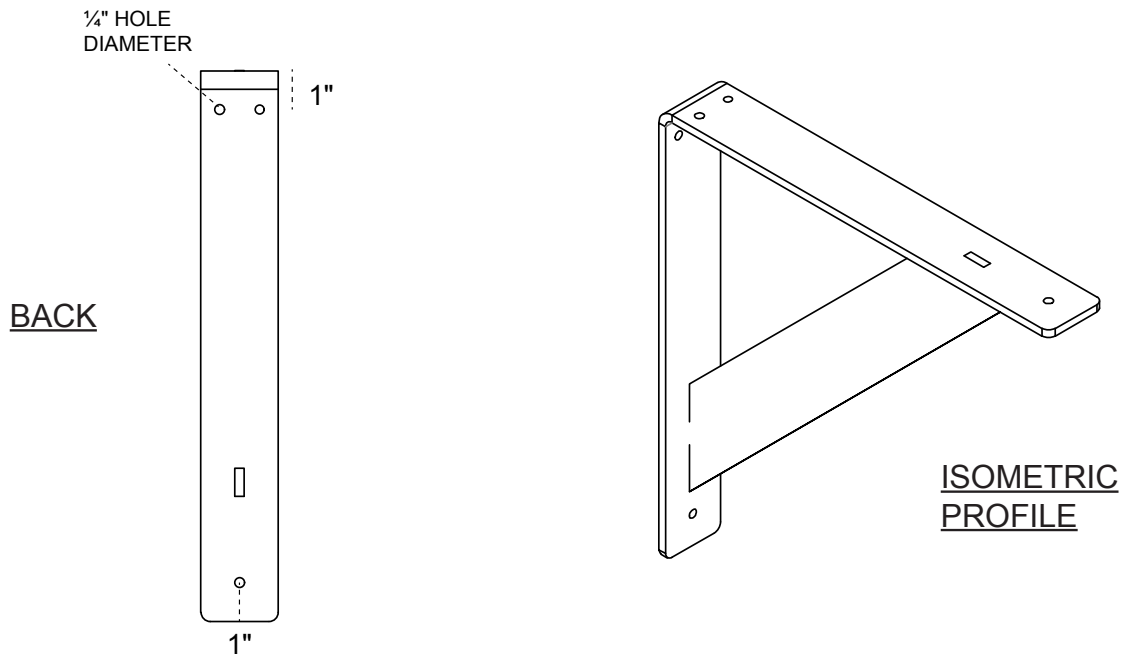

# 2-INCH W X 14-INCH D X 14-INCH H TRADITIONAL BRACKET

**HEAVY-DUTY 1/4" THICK**

**AVAILABLE IN:**  
STAINLESS STEEL  
ZINC PLATED STEEL  
POWDER COATED BLACK

**BKTM02X14X14TRSS**  
**BKTM02X14X14TRCRS**  
**BKTM02X14X14TRPBL**