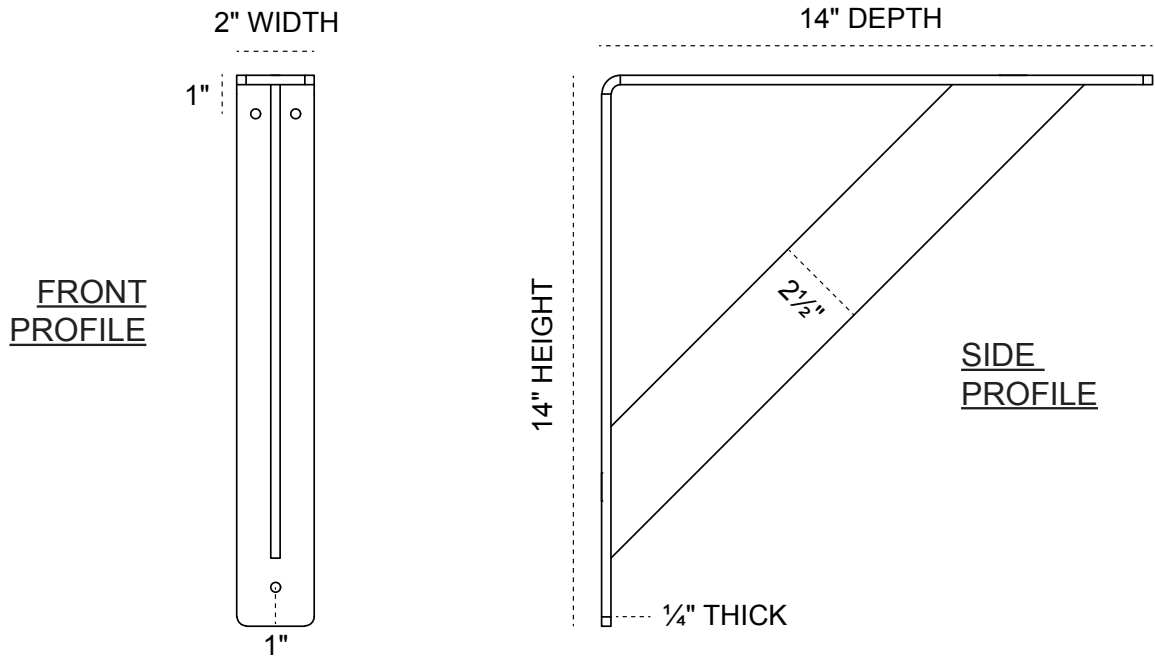

# 2-INCH W X 14-INCH D X 14-INCH H TRADITIONAL BRACKET

**HEAVY-DUTY 1/4" THICK**

**AVAILABLE IN:**  
STAINLESS STEEL  
ZINC PLATED STEEL  
POWDER COATED BLACK

**BKTM02X14X14TRSS**  
**BKTM02X14X14TRCRS**  
**BKTM02X14X14TRPBL**