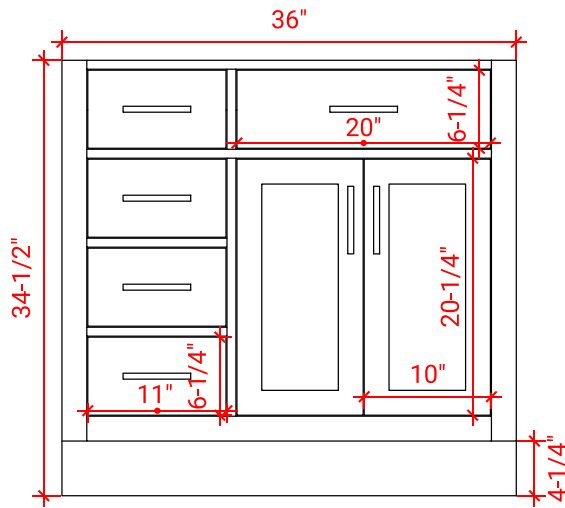

AVAILABLE COLORS

White   Grey   Midnight Blue

FRONT VIEW