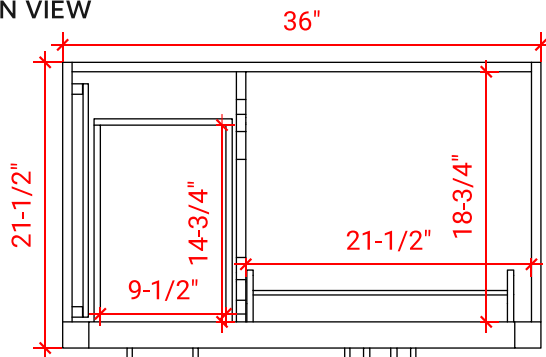

HEPBURN 36" RIGHT OFFSET CABINET

ARIEL

T036S-R

BASE CABINET DIMENSIONS

36" W x 21.5" D x 34.5" H

FEATURES

- Solid wood frame & plywood panels
- Dovetail drawers and joints
- Soft closing doors & drawers

HARDWARE FINISHES

Brushed Nickel   Satin Brass   Matte Black   Polished Chrome

AVAILABLE COLORS

White   Grey   Midnight Blue

PLAN VIEW