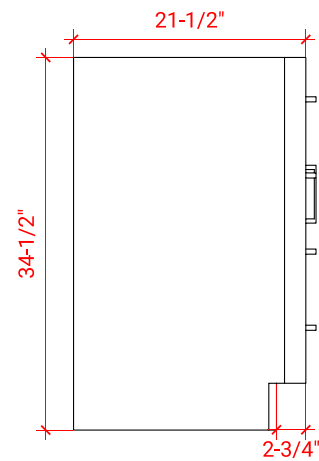

HEPBURN 36" RIGHT OFFSET CABINET

ARIEL

T036S-R

BASE CABINET DIMENSIONS

36" W x 21.5" D x 34.5" H

FEATURES

- Solid wood frame & plywood panels
- Dovetail drawers and joints
- Soft closing doors & drawers

HARDWARE FINISHES

Brushed Nickel   Satin Brass   Matte Black   Polished Chrome

AVAILABLE COLORS

White   Grey   Midnight Blue

SIDE VIEW