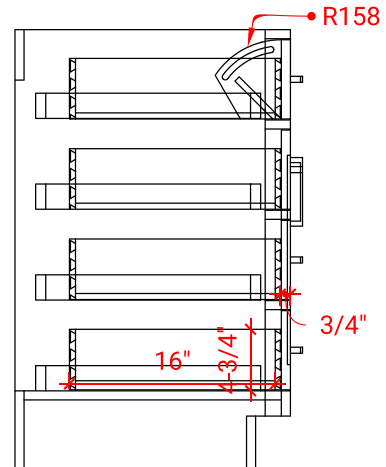

HEPBURN 36" RIGHT OFFSET CABINET

ARIEL

T036S-R

BASE CABINET DIMENSIONS

36" W x 21.5" D x 34.5" H

FEATURES

- Solid wood frame & plywood panels
- Dovetail drawers and joints
- Soft closing doors & drawers

HARDWARE FINISHES

Brushed Nickel   Satin Brass   Matte Black   Polished Chrome

AVAILABLE COLORS

White   Grey   Midnight Blue

PLAN VIEW