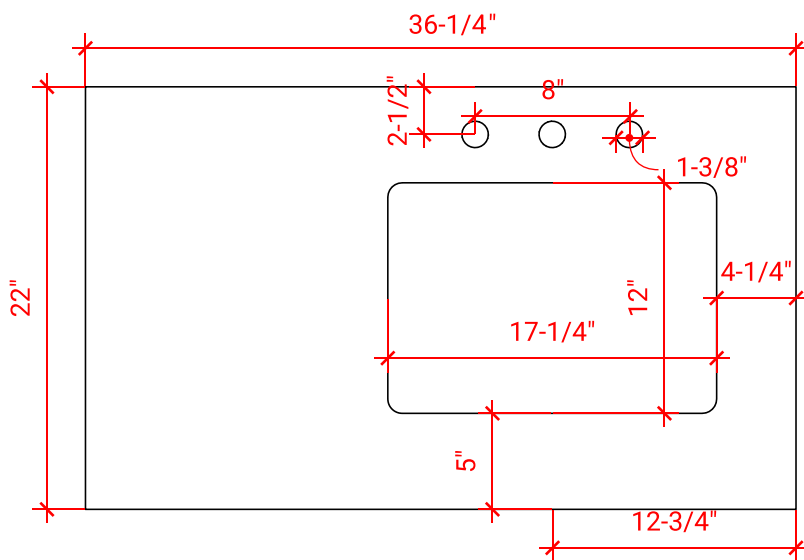

36" RIGHT RECTANGLE SINK COUNTERTOP WITH 1.5 IN. THICKNESS

ARIEL

OVERALL DIMENSIONS

36.25" W x 22" D x 1.5" H

COUNTERTOP OPTIONS

Carrara White Quartz
CQ-036S-R-REC-CT

FEATURES

- Solid countertop with mitered edges & seams
- Undermount white rectangular sink
- Pre-drilled for 8" widespread faucet

INCLUDED

- Countertop
- Matching Backsplash
- Rectangle Sink

COUNTERTOP PLAN VIEW