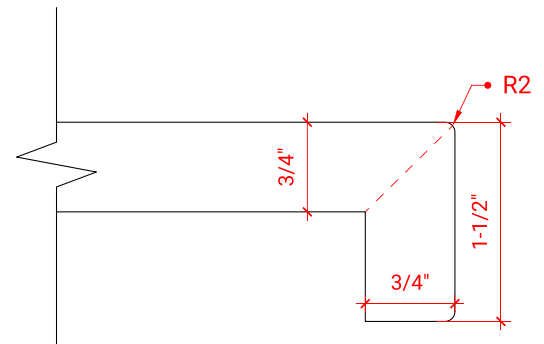

EDGE SIDE VIEW