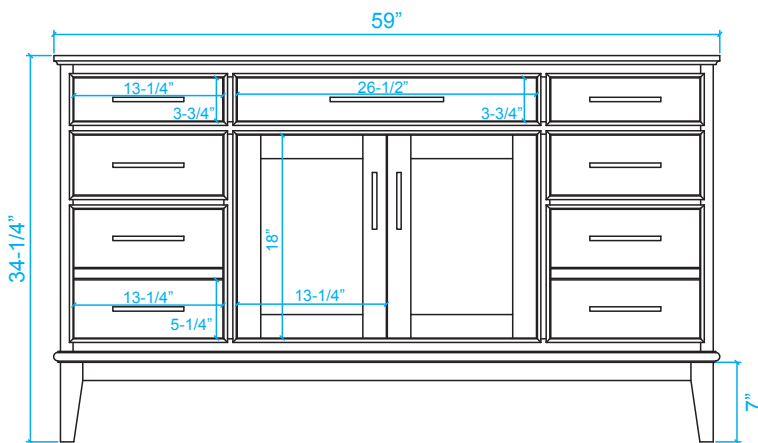

WYNDHAM COLLECTION

**Note: Due to high probability of breakage-the backsplash comes in two pieces-cut from same piece.*

WC-1616-60-SGL