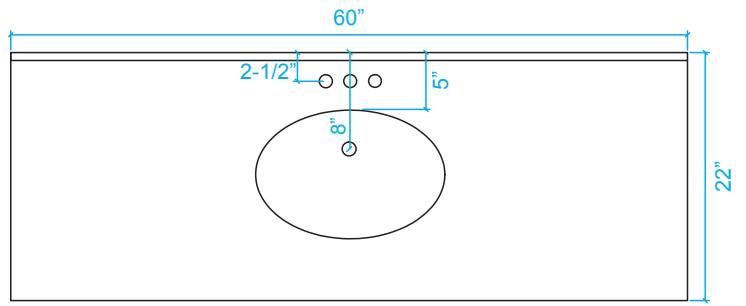

WYNDHAM COLLECTION

**Note: Due to high probability of breakage-the backsplash comes in two pieces-cut from same piece.*

WC-1616-60-SGL