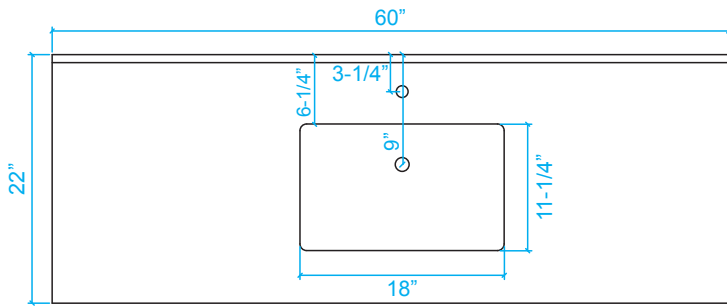

WYNDHAM COLLECTION

**Note: Due to high probability of breakage-the backsplash comes in two pieces-cut from same piece.*

WC-1616-60-SGL