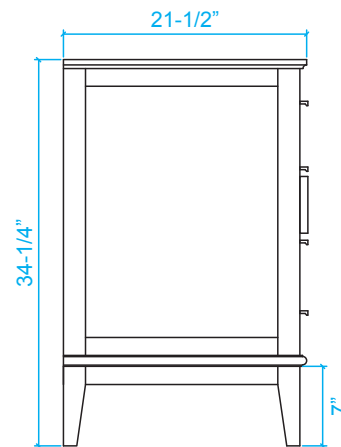

WYNDHAM COLLECTION

**Note: Due to high probability of breakage-the backsplash comes in two pieces-cut from same piece.*

WC-1616-60-SGL