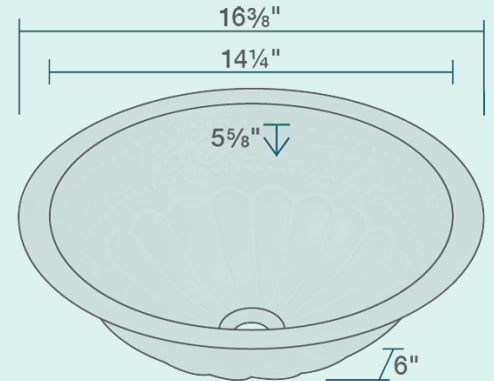

924 Single Bowl Bathroom Sink

Copper

Our handcrafted copper sinks add warmth and richness to a variety of décors. They come in a hammered finish with a beautifully aged patina. The hammered finish helps to hide small scratches that may occur over the lifetime of the sink. Copper is naturally antibacterial and will not rust or stain, making it easy to maintain. Our copper sinks are made using a one-piece construction process giving you the strongest copper sink you will find. Each sink is fully insulated with sound dampening pads.

- 16 3/8" x 16 3/8" x 6"
- Undermount, Topmount, or Vessel Installation
- Brushed Satin Finish
- Center Drain
- One-Piece Construction
- Naturally Antibacterial
- Cardboard Cutout Template Included
- Installation Hardware Included
- Limited Lifetime Warranty

*Due to the handmade nature of this sink, dimensions may vary up to ~1/4"

Accessories

*Accessories not included

UPC: 817299012696

Features

<p>Topmount or Undermount</p>	<p>Vessel Installation</p>	<p>18" Minimum Cabinet Size</p>	<p>All-Natural Materials</p>	<p>One-Piece Construction</p>	<p>Naturally Antibacterial</p>
<p>Cutout Template</p>	<p>Hardware Included</p>	<p>Limited Lifetime Warranty</p>	<p>One Bowl</p>		