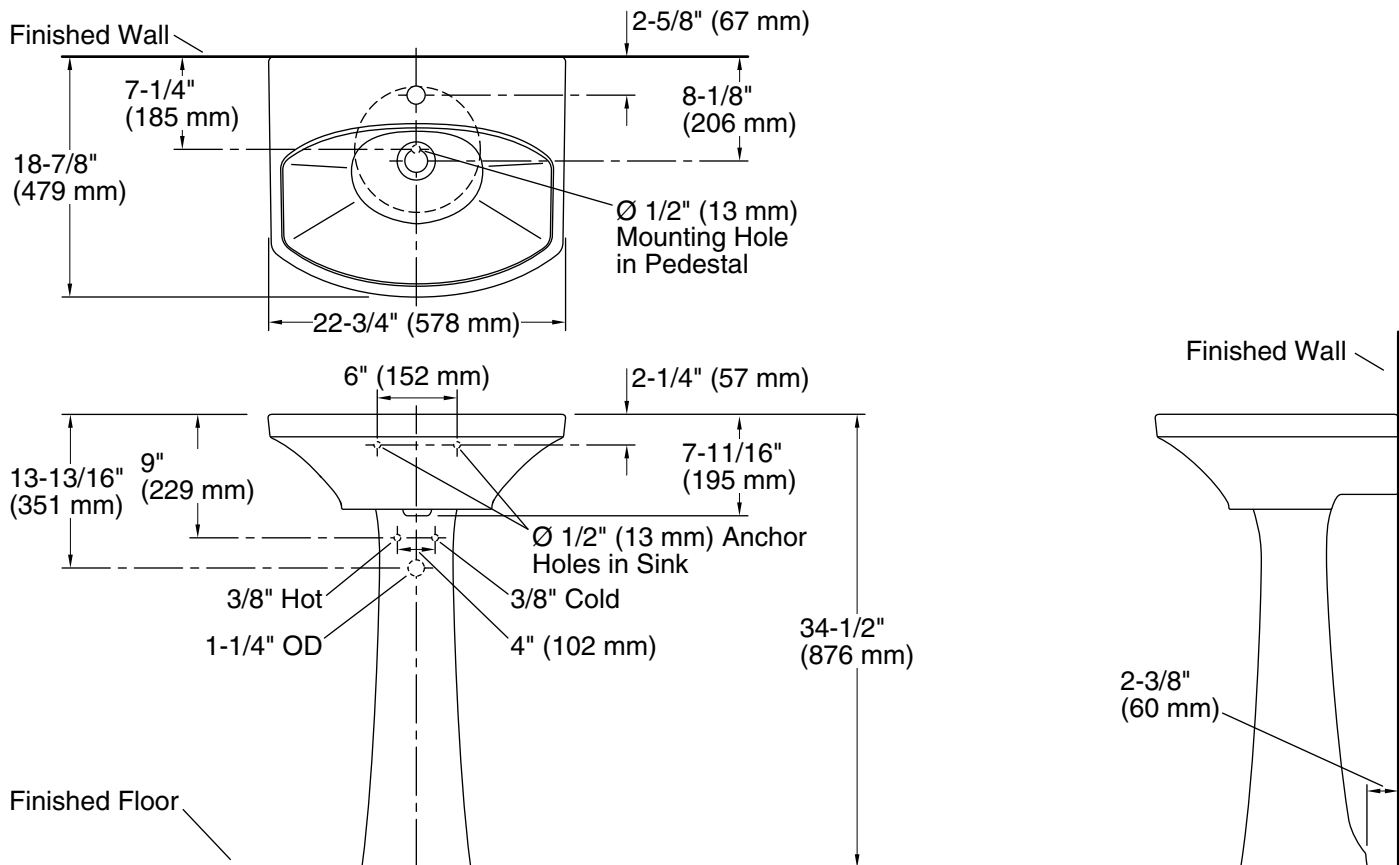

Features

- Single faucet hole.
- Overflow drain.
- Combination consists of the K-2363-1 basin and the K-2364 pedestal.
- Coordinates with other products in the Cimarron collection.

Material

- Vitreous china.

Color tiles intended for reference only.

Color	Code	Description
	0	White
	96	Biscuit
	47	Almond
	NY	Dune
	95	Ice™ Grey
	G9	Sandbar
	7	Black Black™

Technical Information

All product dimensions are nominal.

Bowl configuration:	Single
Installation:	Pedestal
Bowl area (Only):	Length: 21" (533 mm) Width: 12-3/4" (324 mm) Water depth: 3-5/8" (92 mm)
Number of deck holes:	1
Faucet hole(s):	1-3/8" (35 mm)
Drain hole:	1-3/4" (44 mm)