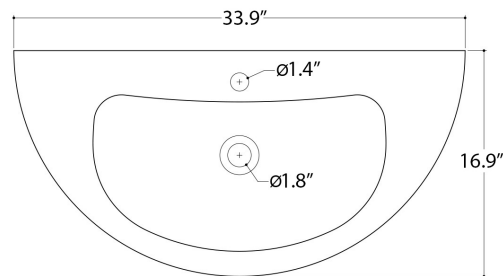

AXA

KART

WS32201F_CONSOLE 86x43 CM

N.B.: Le misure indicate possono subire una variazione dello 0,8 % circa, dovuta ad usura stampi o a piccole variazioni delle caratteristiche tecniche relative alle materie prime che compongono l'impasto.

N.B.: Indicated size could have a variation of about 0,8 % due to the usure of the moulds or the small variations of the raw materials' technical characteristics used in the mixture.

Collection
Kart

Model |
Kart 86 - WS32201F

Dimensions Metric
1 inch = 2.54 cm
1 inch = 25.4 mm

WS[®]
BATH
COLLECTIONS

1051 Lea Drive - Colleagueville, PA 19426
Tel. 215 513 9400 - Fax 610 831 0215
www.ws bathcollections.com - info@ws bathcollections.com

MOUNTING HARDWARE

Wall-mount installation

Bolts

Vessel/ countertop installation

Silicone (*optional*)

Collection
Kart

Model |
Kart 86 - WS32201F

Dimensions Metric
1 inch = 2.54 cm
1 inch = 25.4 mm