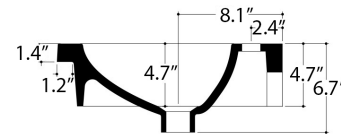

AXA

KART

WS32201F_CONSOLE 86x43 CM

N.B.: Le misure indicate possono subire una variazione dello 0,8 % circa, dovuta ad usura stampi o a piccole variazioni delle caratteristiche tecniche relative alle materie prime che compongono l'impasto.

N.B.: Indicated size could have a variation of about 0,8 % due to the usure of the moulds or the small variations of the raw materials' technical characteristics used in the mixture.

Collection
Kart

Model |
Kart 86 - WS32201F

Dimensions Metric
1 inch = 2.54 cm
1 inch = 25.4 mm

WS[®]
BATH
COLLECTIONS

1051 Lea Drive - Colleagueville, PA 19426
Tel. 215 513 9400 - Fax 610 831 0215
www.ws bathcollections.com - info@ws bathcollections.com

MOUNTING HARDWARE

Wall-mount installation

Bolts

Vessel/ countertop installation

Silicone (*optional*)

Collection
Kart

Model |
Kart 86 - WS32201F

Dimensions Metric
1 inch = 2.54 cm
1 inch = 25.4 mm