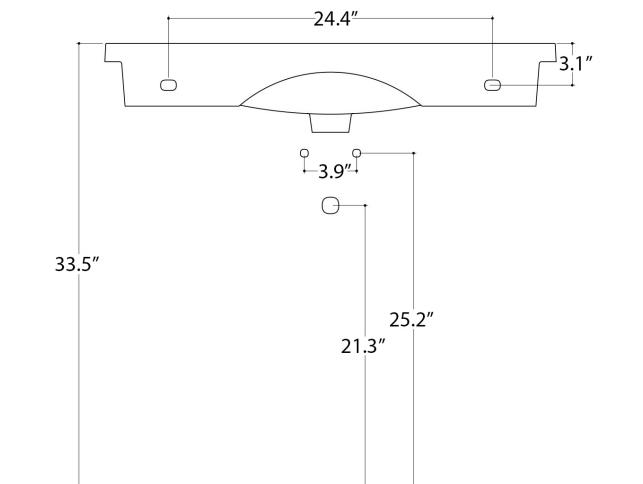

AXA

KART

WS32201F_CONSOLE 86x43 CM

N.B.: Le misure indicate possono subire una variazione dello 0,8 % circa, dovuta ad usura stampi o a piccole variazioni delle caratteristiche tecniche relative alle materie prime che compongono l'impasto.

N.B.: Indicated size could have a variation of about 0,8 % due to the usure of the moulds or the small variations of the raw materials' technical characteristics used in the mixture.

Collection
Kart

Model |
Kart 86 - WS32201F

Dimensions Metric
1 inch = 2.54 cm
1 inch = 25.4 mm

WS[®]
BATH
COLLECTIONS

1051 Lea Drive - Colleagueville, PA 19426
Tel. 215 513 9400 - Fax 610 831 0215
www.ws bathcollections.com - info@ws bathcollections.com

MOUNTING HARDWARE

Wall-mount installation

Bolts

Vessel/ countertop installation

Silicone (*optional*)

Collection
Kart

Model |
Kart 86 - WS32201F

Dimensions Metric
1 inch = 2.54 cm
1 inch = 25.4 mm