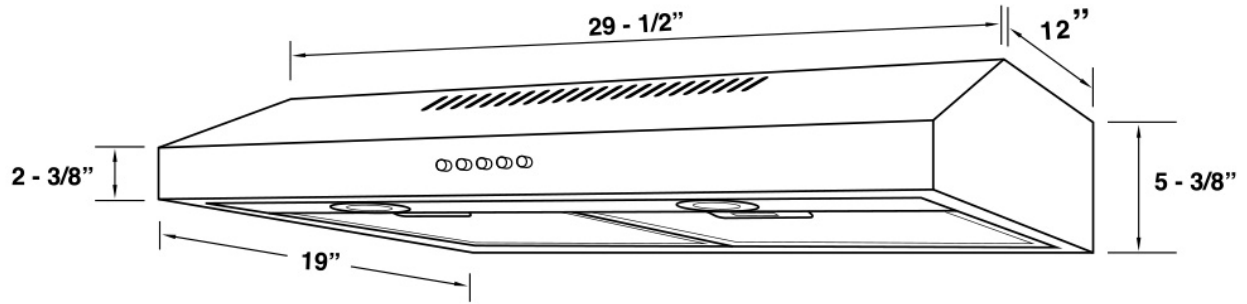

COS-5U30

Assembled Product Dimensions

FRONT

REAR

TOP