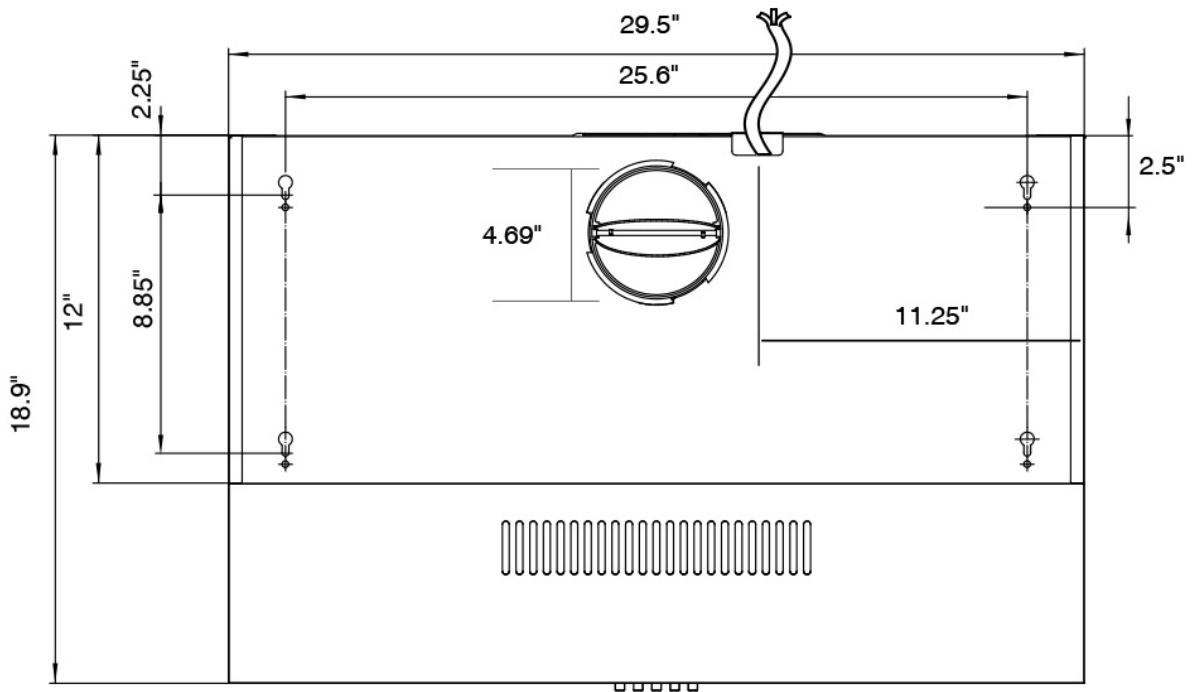

COS-5U30

Assembled Product Dimensions

FRONT

REAR

TOP