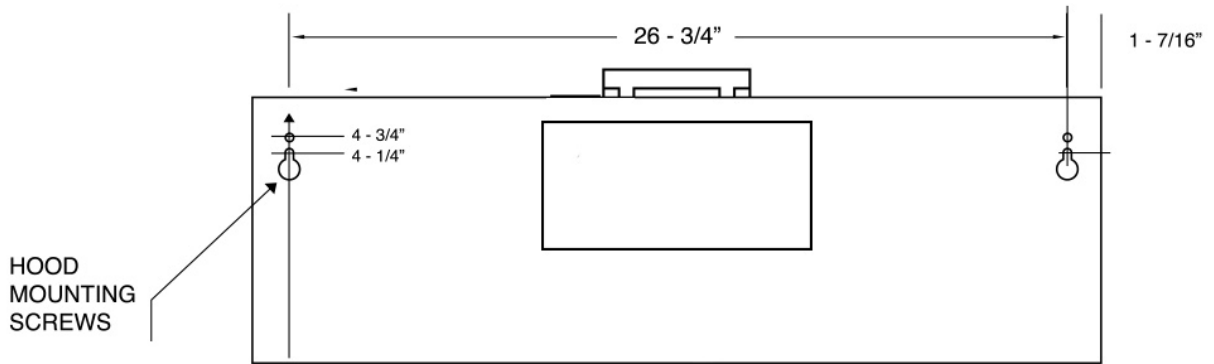

COS-5U30

Assembled Product Dimensions

FRONT

REAR

TOP