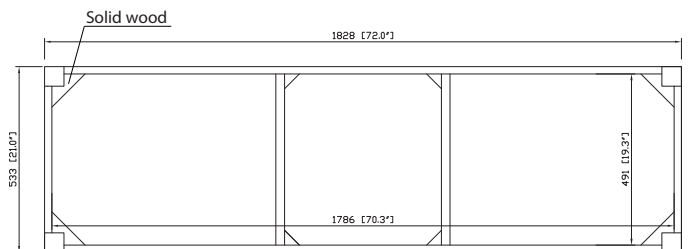

Colors / Finishes

- Chilled Gray
- Espresso
- White

Nominal Dimension

- 72W x 21D x 34H inches

Components

Mirror	MODERO-CG	MODERO-ES	MODERO-WT
Vanity Top	SUT73BK	SUT73CW	SUT73GB
	SUT73BK-R	SUT73CW-R	SUT73GB-R
Sink	CUM18WT	CUM18LN	CUM20WT-R
Linen Tower	MODERO-LT24-CG	MODERO-LT24-ES	MODERO-LT24-WT

Product Diagrams

Front

Back

Side

Top