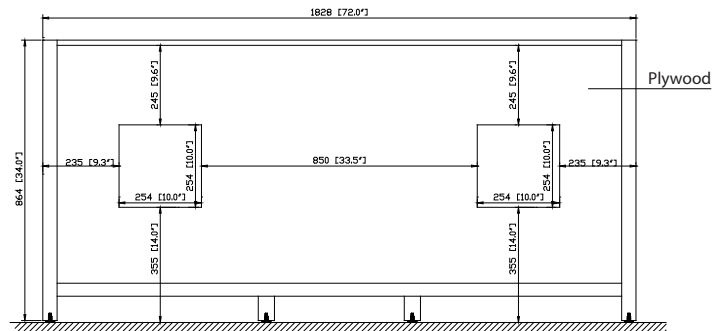

Colors / Finishes

- Chilled Gray
- Espresso
- White

Nominal Dimension

- 72W x 21D x 34H inches

Components

Mirror	MODERO-CG	MODERO-ES	MODERO-WT
Vanity Top	SUT73BK	SUT73CW	SUT73GB
	SUT73BK-R	SUT73CW-R	SUT73GB-R
Sink	CUM18WT	CUM18LN	CUM20WT-R
Linen Tower	MODERO-LT24-CG	MODERO-LT24-ES	MODERO-LT24-WT

Product Diagrams

Front

Back

Side

Top