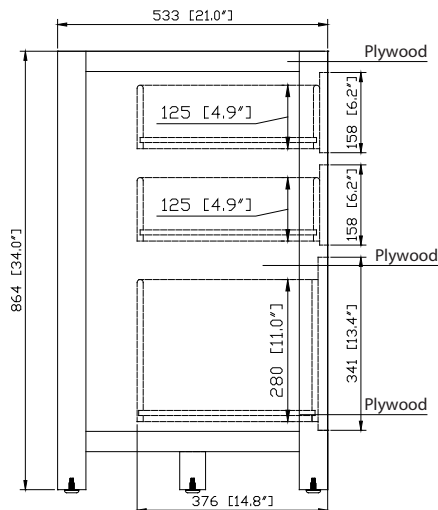

Colors / Finishes

- Chilled Gray
- Espresso
- White

Nominal Dimension

- 72W x 21D x 34H inches

Components

Mirror	MODERO-CG	MODERO-ES	MODERO-WT
Vanity Top	SUT73BK	SUT73CW	SUT73GB
	SUT73BK-R	SUT73CW-R	SUT73GB-R
Sink	CUM18WT	CUM18LN	CUM20WT-R
Linen Tower	MODERO-LT24-CG	MODERO-LT24-ES	MODERO-LT24-WT

Product Diagrams

Front

Back

Side

Top