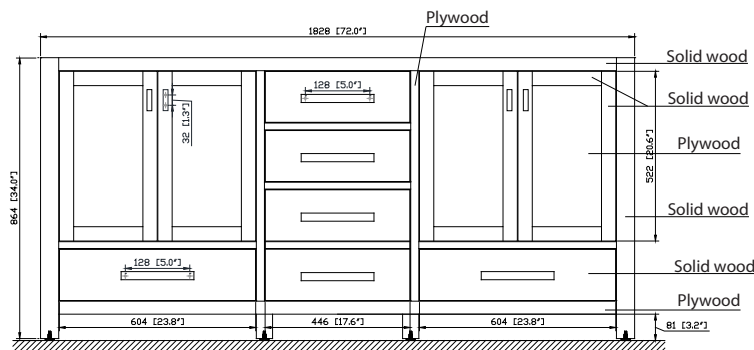

Avanity

MODERO-V72-CG
MODERO-V72-ES
MODERO-V72-WT

Features

- Solid poplar wood frame, Birch veneer plywood
- 4 soft-close doors
- 5 soft-close drawers
- Brushed nickel finished hardware
- Vanity accomodates dual undermount sinks
- Adjustable height levelers

Colors / Finishes

- Chilled Gray
- Espresso
- White

Nominal Dimension

- 72W x 21D x 34H inches

Components

Mirror	MODERO-CG	MODERO-ES	MODERO-WT
Vanity Top	SUT73BK	SUT73CW	SUT73GB
	SUT73BK-R	SUT73CW-R	SUT73GB-R
Sink	CUM18WT	CUM18LN	CUM20WT-R
Linen Tower	MODERO-LT24-CG	MODERO-LT24-ES	MODERO-LT24-WT

Product Diagrams

Front

Back

Side

Top