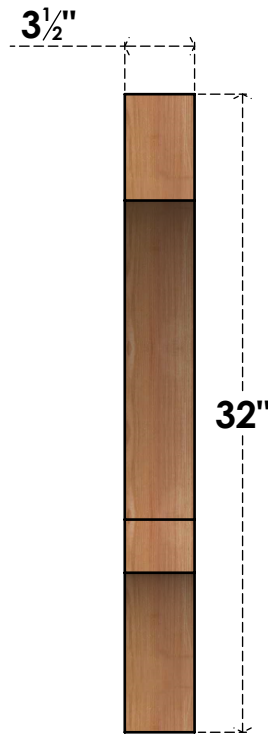

# BRC04X32X32BOA00SWR

3 1/2"W X 32"D X 32"H BALBOA SMOOTH BRACE, WESTERN RED CEDAR

**SIDE**

**FRONT**

EKENA MILLWORK  
 2300 WEST MAIN ST.  
 CLARKSVILLE, TX 75426  
 TOLL FREE: 866-607-0453  
 WWW.EKENAMILLWORK.COM

**NOTES**

1. INSTALLATION TO BE COMPLETED IN ACCORDANCE WITH MANUFACTURER'S SPECIFICATIONS.
2. DRAWING MAY NOT BE TO SCALE
3. THIS DRAWING IS INTENDED FOR DESIGN AND PLANNING PURPOSES ONLY.
4. ALL INFORMATION CONTAINED HEREIN WAS CURRENT AT THE TIME OF DEVELOPMENT BUT MUST BE REVIEWED AND APPROVED BY THE PRODUCT MANUFACTURER TO BE CONSIDERED ACCURATE.
5. PRODUCTS ARE NOT KILN DRIED. THIS ITEM IS UNIQUE AND WILL CONTAIN THE NATURAL VARIATIONS THAT THE WOOD SPECIES OFFERS. THIS MAY RESULT IN VARIATIONS UP TO 1/4"