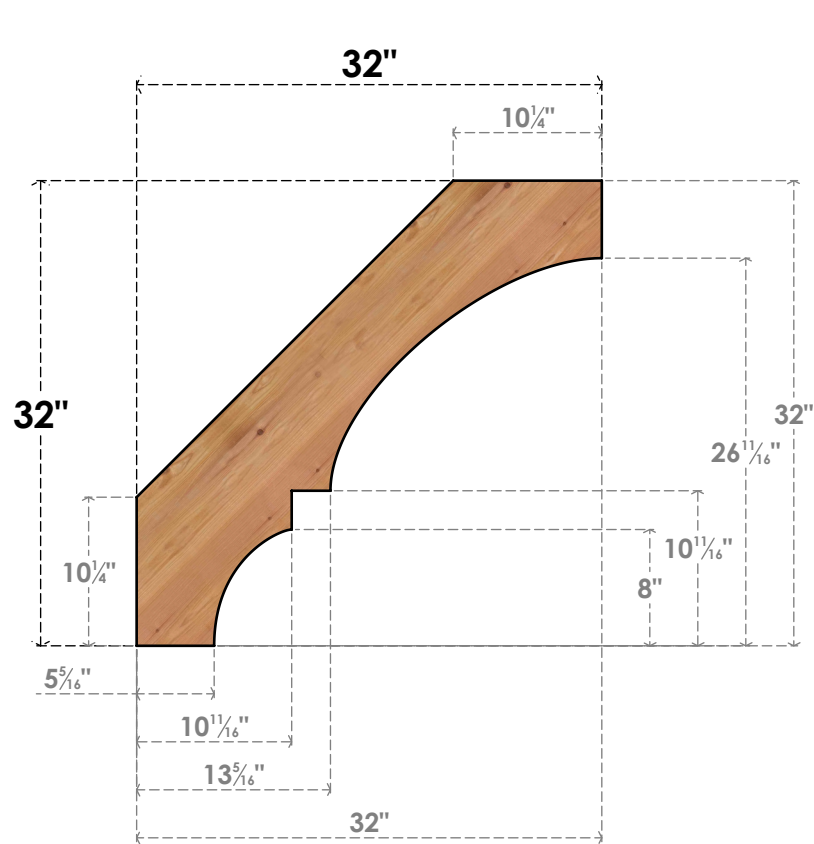

# BRC04X32X32BOA00SWR

3 1/2"W X 32"D X 32"H BALBOA SMOOTH BRACE, WESTERN RED CEDAR

**SIDE**

**FRONT**

EKENA MILLWORK  
 2300 WEST MAIN ST.  
 CLARKSVILLE, TX 75426  
 TOLL FREE: 866-607-0453  
 WWW.EKENAMILLWORK.COM

**NOTES**

1. INSTALLATION TO BE COMPLETED IN ACCORDANCE WITH MANUFACTURER'S SPECIFICATIONS.
2. DRAWING MAY NOT BE TO SCALE
3. THIS DRAWING IS INTENDED FOR DESIGN AND PLANNING PURPOSES ONLY.
4. ALL INFORMATION CONTAINED HEREIN WAS CURRENT AT THE TIME OF DEVELOPMENT BUT MUST BE REVIEWED AND APPROVED BY THE PRODUCT MANUFACTURER TO BE CONSIDERED ACCURATE.
5. PRODUCTS ARE NOT KILN DRIED. THIS ITEM IS UNIQUE AND WILL CONTAIN THE NATURAL VARIATIONS THAT THE WOOD SPECIES OFFERS. THIS MAY RESULT IN VARIATIONS UP TO 1/4"