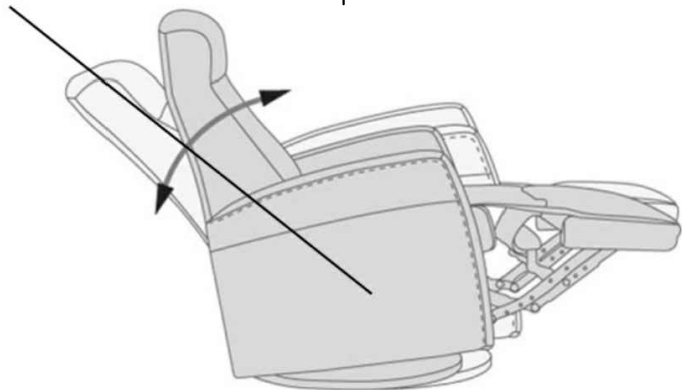

Reclined Max 145°

Distance from wall for full recline 6"

*Rotate Chair 90° to fit through the door before attaching backrest