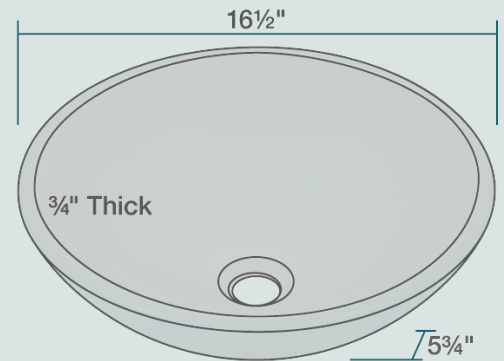

16 1/2" x 16 1/2" x 5 3/4"
Tempered Glass
Limited Lifetime Warranty
Double-Layer Colored Glass

Accessories

*Accessories not included

UPC: 817299010166

Features

Vessel Installation	18" Minimum Cabinet Size	3/4" Thick	Tempered Glass	Limited Lifetime Warranty	One Bowl