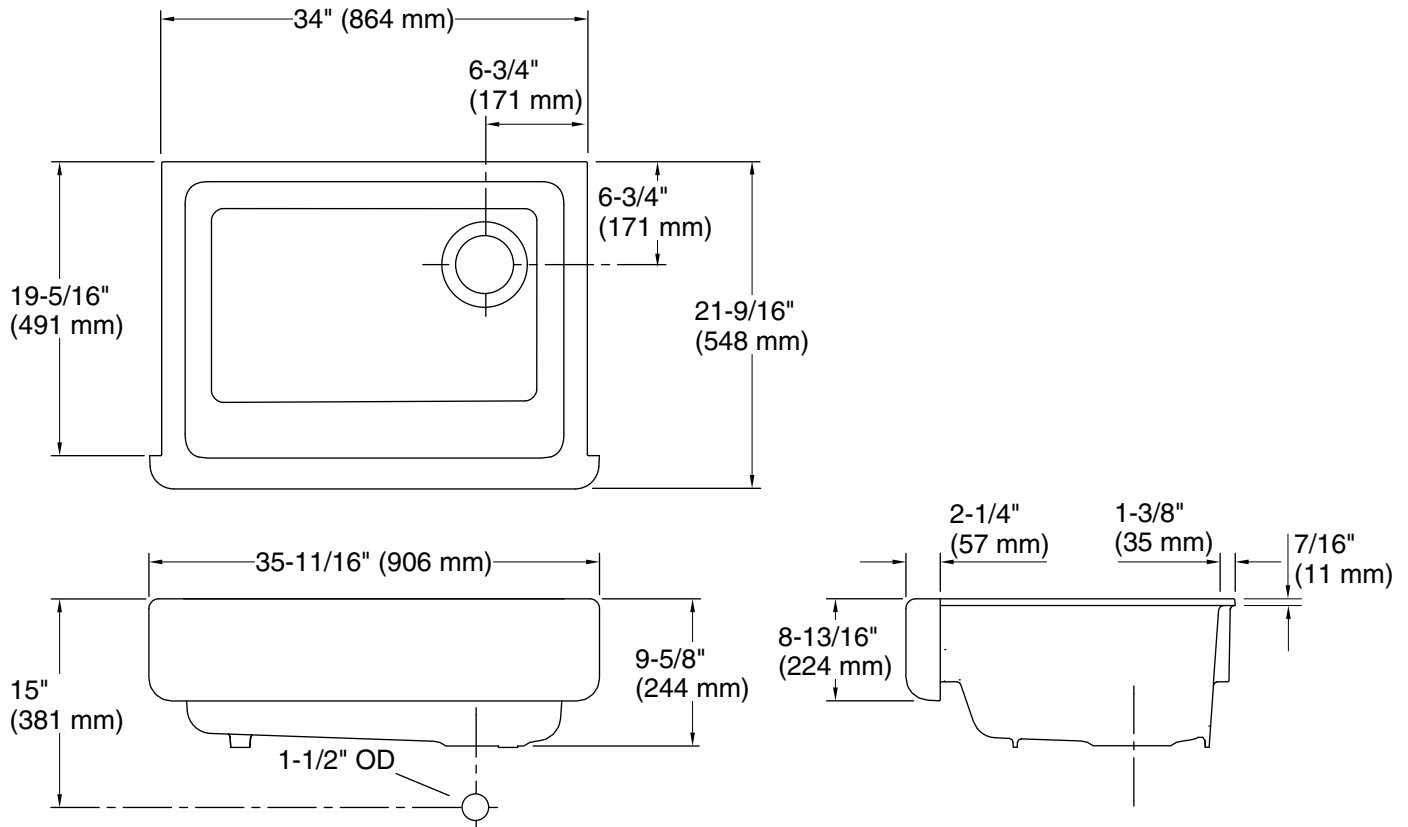

Features

- Fits minimum 36" apron sink base cabinet.
- Single bowl.
- 9" depth provides generous workspace.
- Self-Trimming® apron overlaps the cabinet face for easy installation and beautiful results.
- No faucet holes.
- Basin slopes 2 degrees toward drain to minimize water pooling.
- Offset drain increases workspace in the sink and storage space underneath.
- Includes cutout templates.
- Strainer not included.

Technical Information

All product dimensions are nominal.

| | |
|--------------------------|---|
| Bowl configuration: | Single |
| Installation: | Under-mount |
| Min. base cabinet width: | 36" (914 mm) |
| Bowl area (Only): | Length: 30-3/4" (781 mm) Width: 18-1/16" (459 mm) Bowl depth: 9" (229 mm) |
| Drain hole: | 3-5/8" (92 mm) |
| Template: | 1156910-7, required, included 1157001, required, included |

Notes

Install this product according to the installation instructions.

IMPORTANT! The distance from the top edge of the cabinet to the top of the cabinet door must be at least 9" (229 mm) to install this sink.