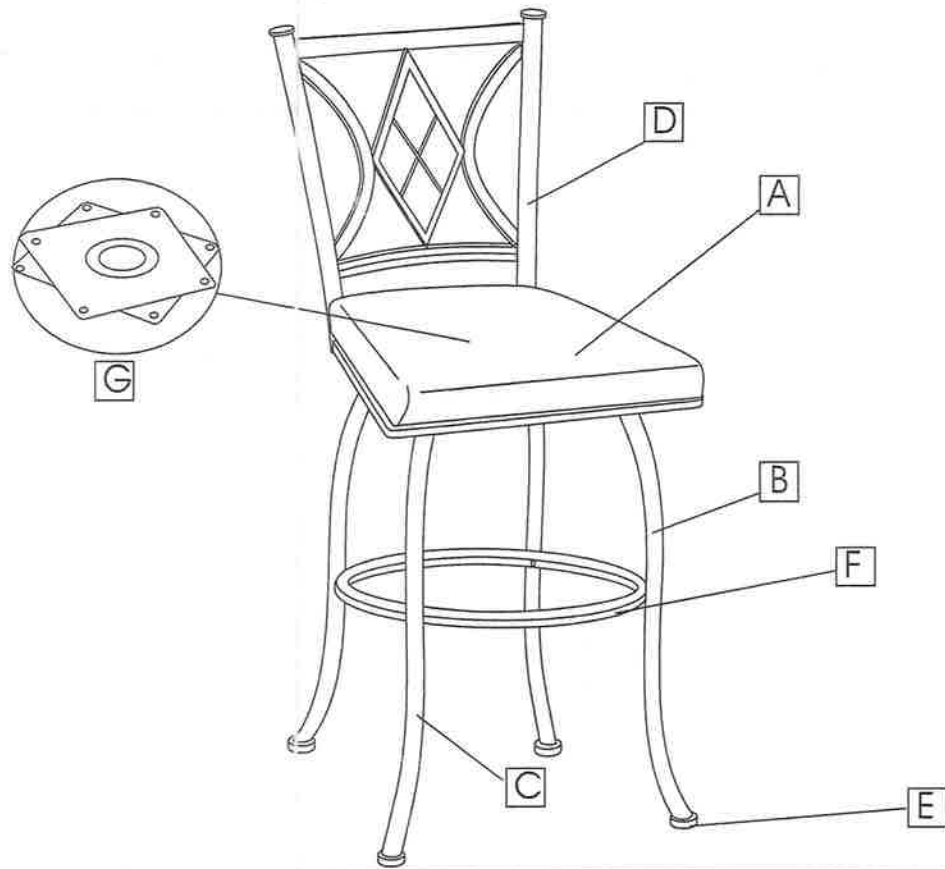

Y2091-24 DART PAIR OF 24" BARSTOOL

STEP1

STEP2

STEP3

STEP4

A		4pcs	1/4"*30mm PH
B		8pcs	1/4"*15mm PH
C		8pcs	Φ6.5LW
D		8pcs	Φ6.5*φ12FW
E		4pcs	M4*30mm
F		1pc	

Note: Pls do not tighten all bolts until the products is assembled completely.