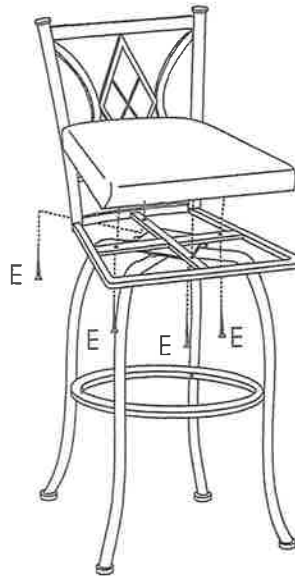

Y2091-24 DART PAIR OF 24" BARSTOOL

STEP1

STEP2

STEP3

STEP4

A		4pcs	1/4"*30mm PH
B		8pcs	1/4"*15mm PH
C		8pcs	Φ6.5LW
D		8pcs	Φ6.5*φ12FW
E		4pcs	M4*30mm
F		1pc	

Note: Pls do not tighten all bolts until the products is assembled completely.