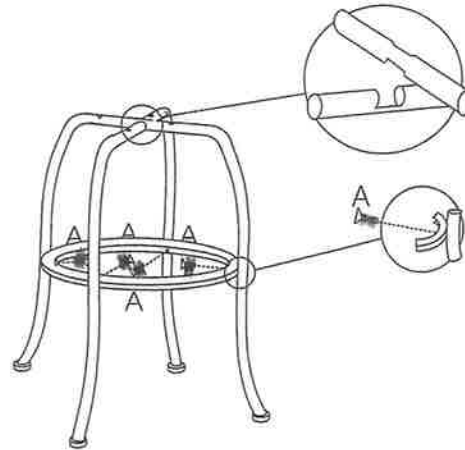

Y2091-24 DART PAIR OF 24" BARSTOOL

STEP1

STEP2

STEP3

STEP4

A		4pcs	1/4"*30mm PH
B		8pcs	1/4"*15mm PH
C		8pcs	Φ6.5LW
D		8pcs	Φ6.5*φ12FW
E		4pcs	M4*30mm
F		1pc	

Note: Pls do not tighten all bolts until the products is assembled completely.