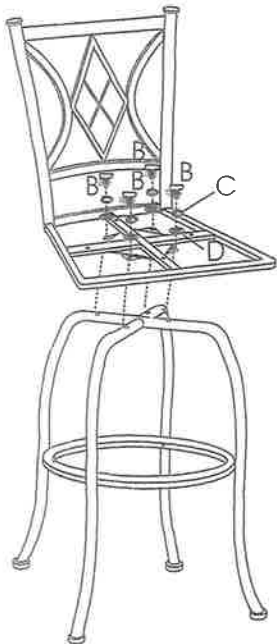

Y2091-24 DART PAIR OF 24" BARSTOOL

STEP1

STEP2

STEP3

STEP4

A		4pcs	1/4"*30mm PH
B		8pcs	1/4"*15mm PH
C		8pcs	Φ6.5LW
D		8pcs	Φ6.5*φ12FW
E		4pcs	M4*30mm
F		1pc	

Note: Pls do not tighten all bolts until the products is assembled completely.