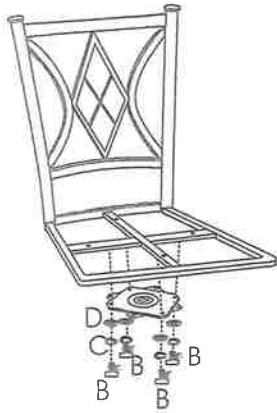

Y2091-24 DART PAIR OF 24" BARSTOOL

STEP1

STEP2

STEP3

STEP4

A		4pcs	1/4"*30mm PH
B		8pcs	1/4"*15mm PH
C		8pcs	Φ6.5LW
D		8pcs	Φ6.5*φ12FW
E		4pcs	M4*30mm
F		1pc	

Note: Pls do not tighten all bolts until the products is assembled completely.