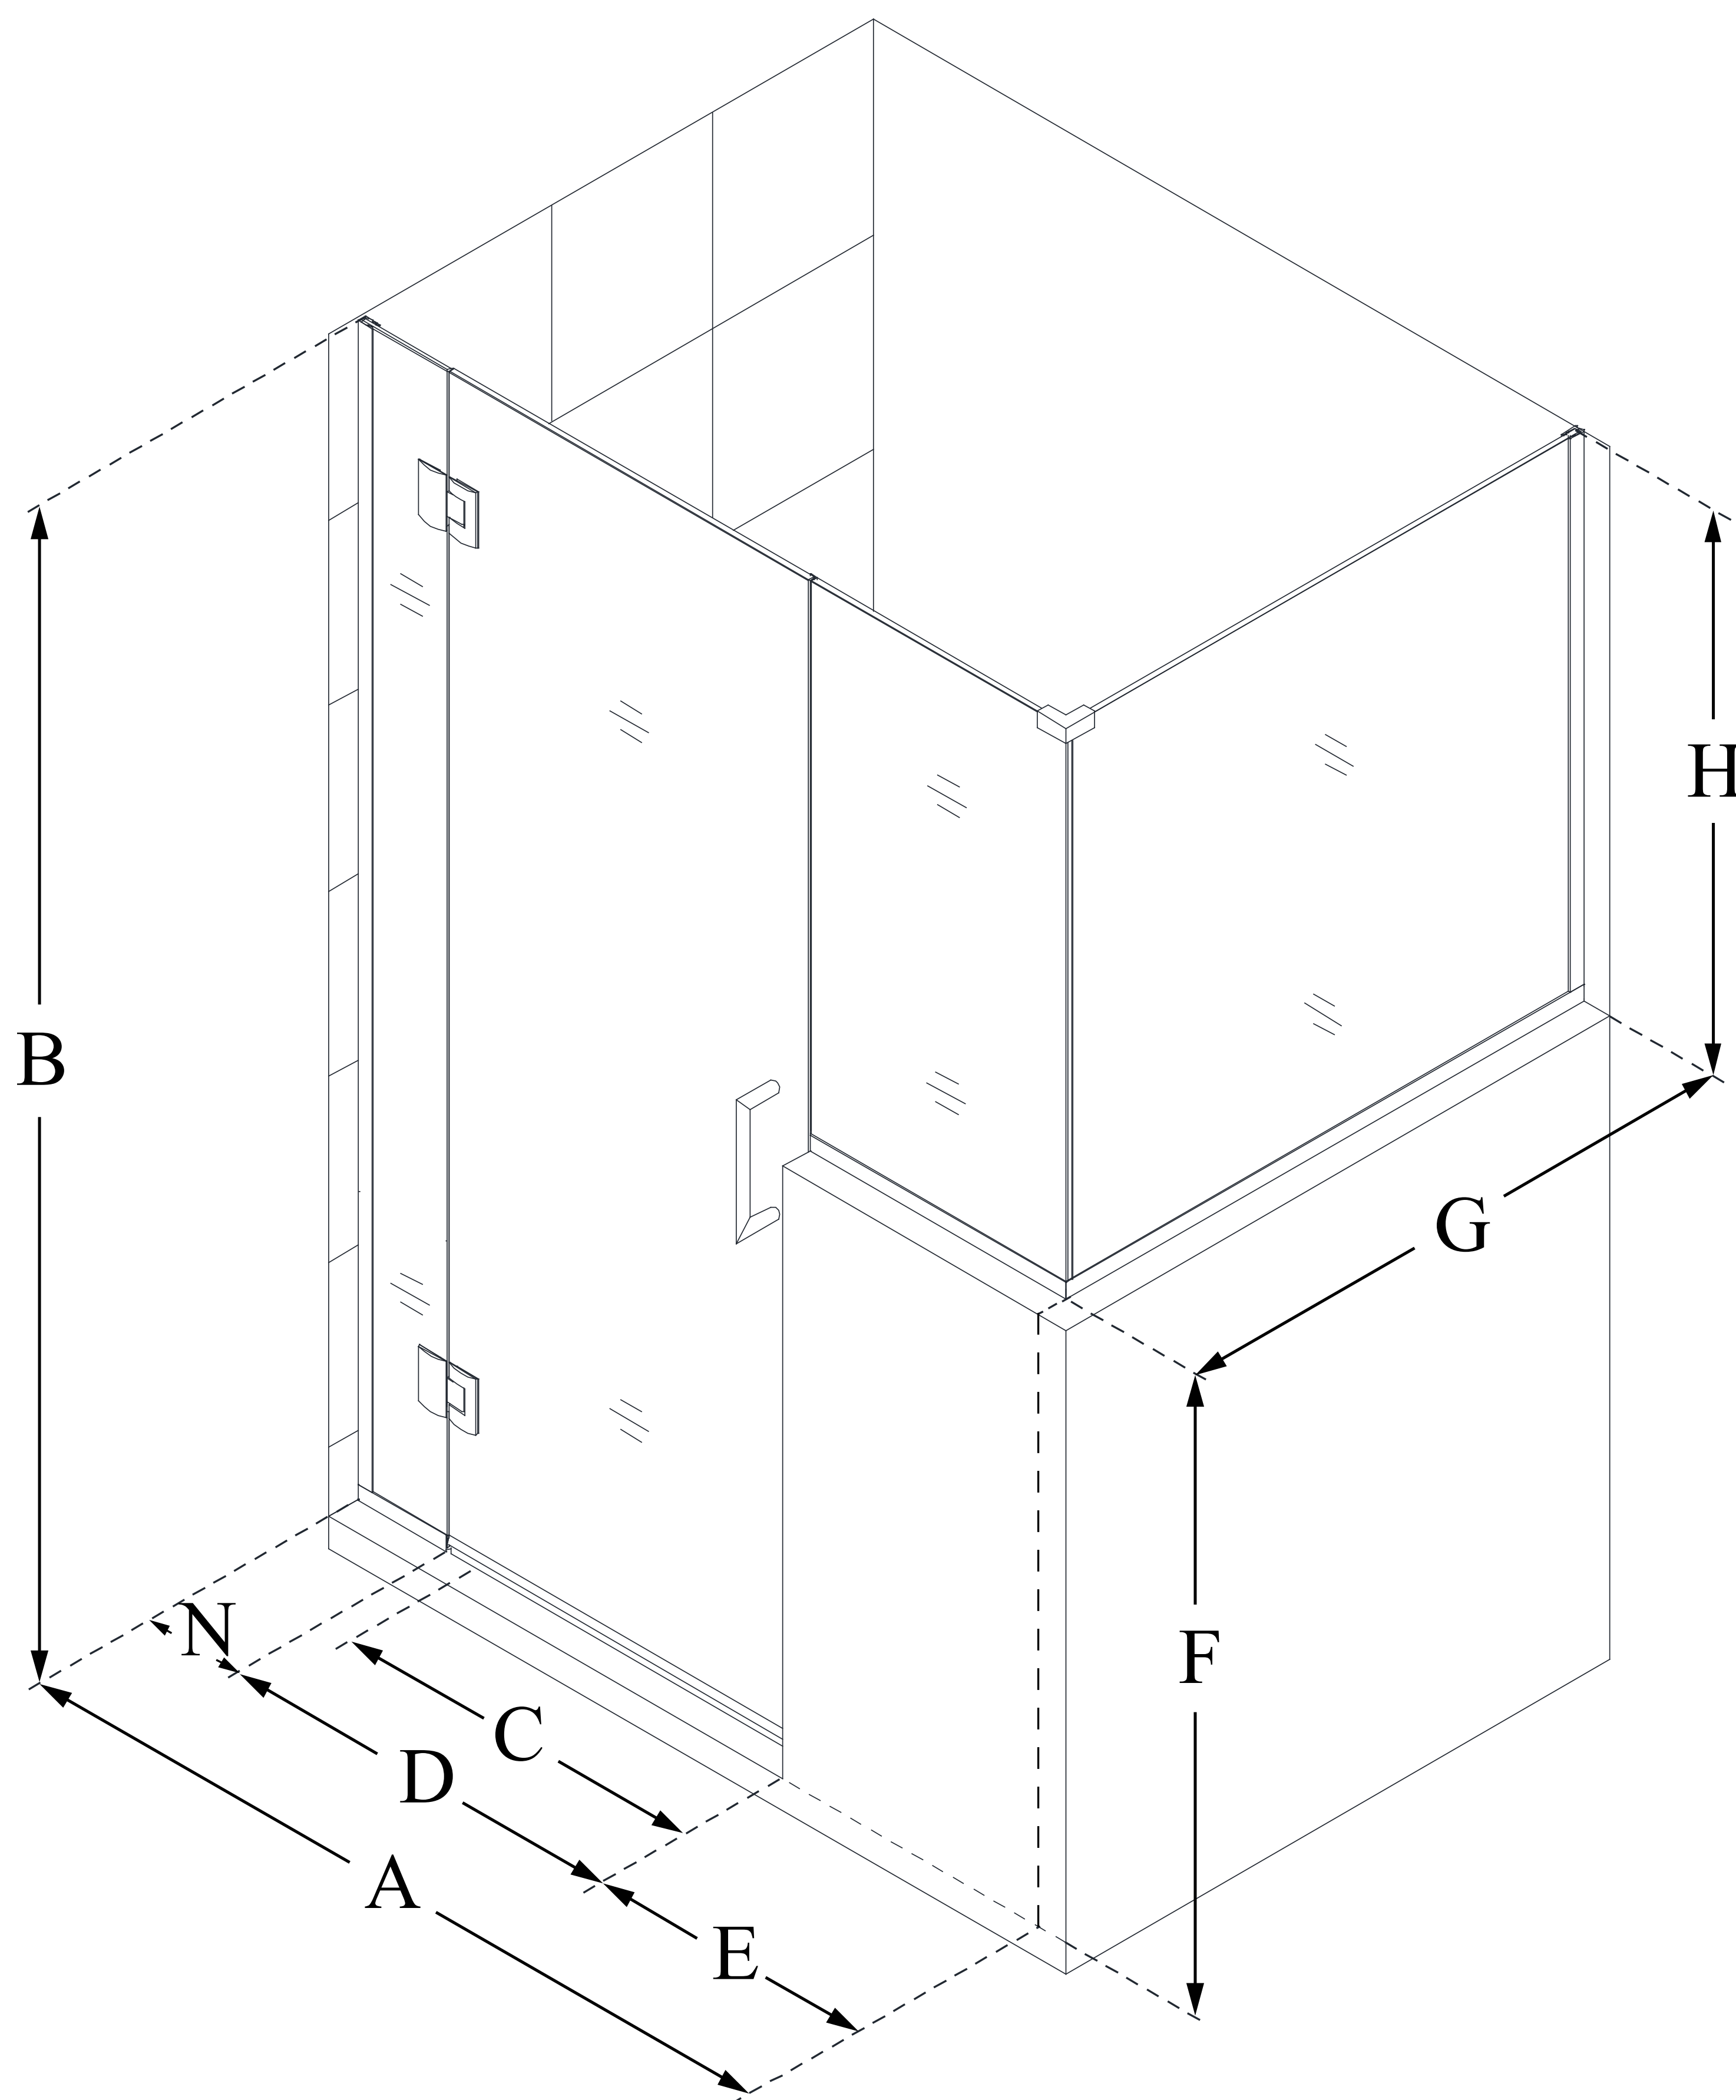

## UNIDOOR-X

DreamLine Unidoor-X 57 in. W x  
30 3/8 in. D x 72 in. H Frameless  
Hinged Shower Enclosure, Clear  
Glass

**SWING DOOR**

### CONFIGURATION DIMENSIONS:

**A: 57 in.**

MODEL WIDTH

**B: 72 in.**

MODEL HEIGHT

**C: 26 in.**

ACCESS WIDTH

**D: 27 in.**

DOOR WIDTH

**E: 24 in.**

INLINE BUTTRESS PANEL WIDTH

**F: 38 in.**

BUTTRESS WALL HEIGHT

**G: 30 3/8 in.**

RETURN PANEL WIDTH

**H: 34 in.**

BUTTRESS GLASS HEIGHT

**N: 6 in.**

HINGE PANEL WIDTH

DreamLine reserves the right to update or modify the hardware or materials pictured without prior notice for the purpose of product improvement and customer satisfaction.