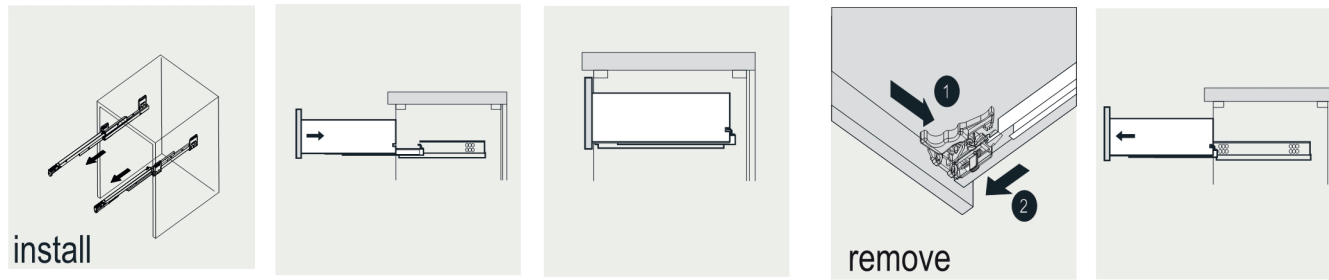

MODLE NO : EVMR01-72X30-MetalFrame

- Please check your product packaging to make Sure the included accessories are in the "list of standard accessories".if any parts are missing, please contact your local dealer immediately
- Do not allow any sharp objects to come in contact with the cabinet,as it will scratch the surface
- Continuous and prolonged exposure to direct sunlight may cause discoloration to the wood.
- Continuous and prolonged exposure to direct sunlight may cause discoloration to the wood.
- Please avoid using cleaning products that contain bleach or ammonia.
- Wood surface should only be cleaned with wood care products such as soapy water or furniture polish.

ERECTING TOOL

DRAWER'S ADJUST

INSTALLATION INSTRUCTIONS