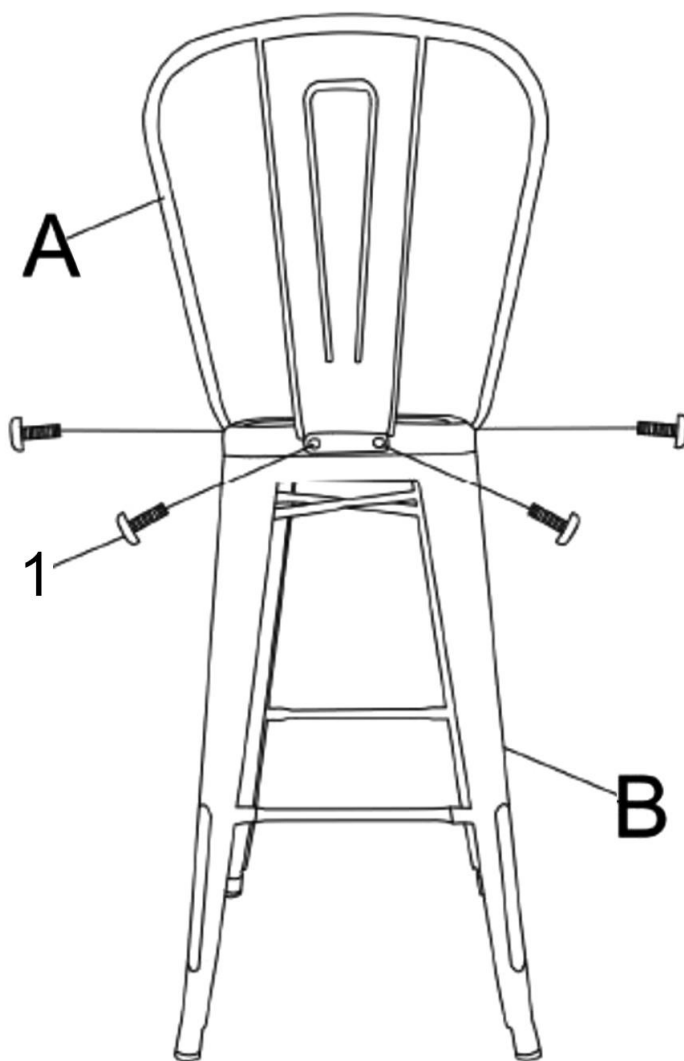

STEP 1

1. Remove the Allen Key Screws ① from Seat ② using Allen Key ③.
2. Attach Back ④ to Seat ② with Allen Key Screws ①.
3. Use Allen Key ③ to tighten.