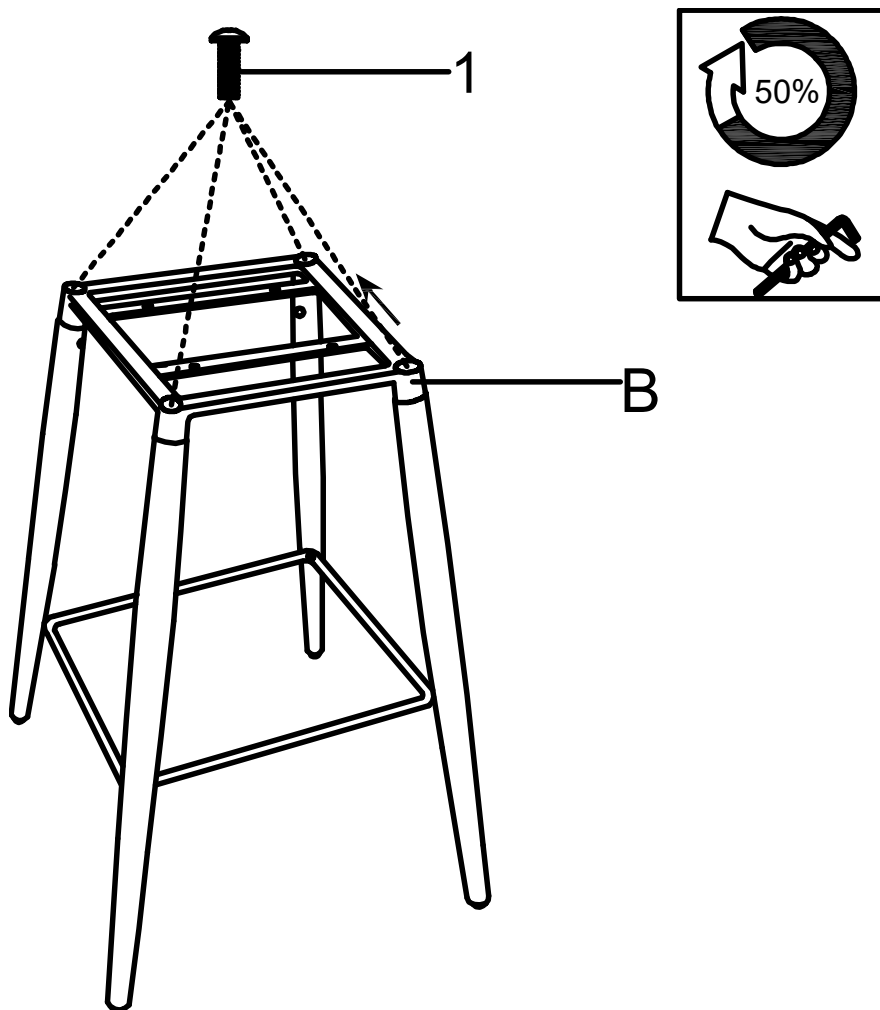

Step 2

1. Attach Frame (B) to the Legs (C) using four Allen Key Screws (1).
2. Use Allen Key (3) to tighten. Do not over-tighten.