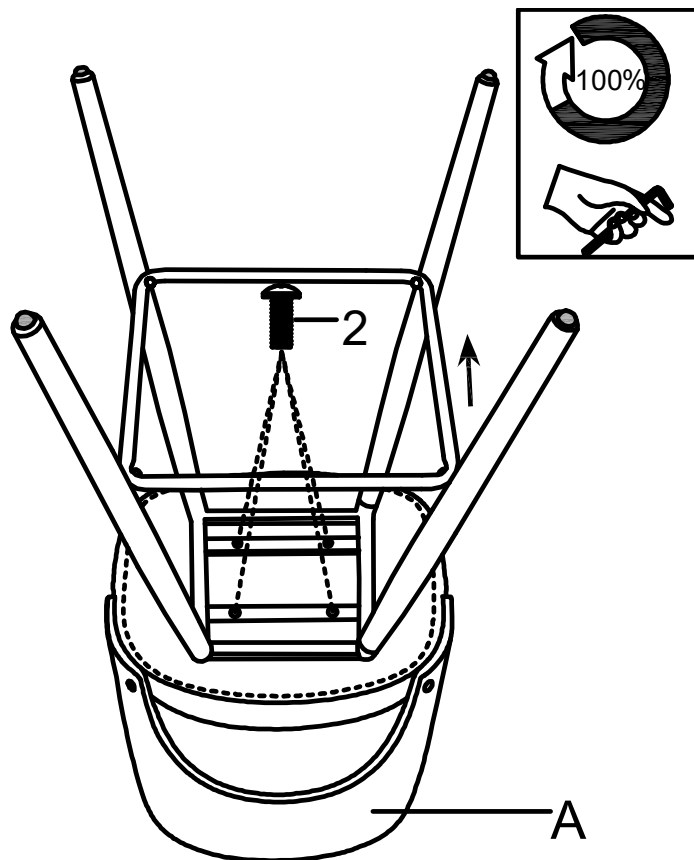

D

FOOTREST
QTY 1

Hardware Description

1

ALLEN KEY SCREW
M6 x 25 mm
QTY 8

2

ALLEN KEY SCREW
M6 x 20 mm
QTY 4

3

ALLEN KEY
M6
QTY 1

Step 1

1. Attach Footrest (D) to Legs (C) using four Allen Key Screws (1).
2. Use Allen Key (3) to tighten. Do not over-tighten.

Step 2

1. Attach Frame (B) to the Legs (C) using four Allen Key Screws (1).
2. Use Allen Key (3) to tighten. Do not over-tighten.

Step 3

I. Use Allen Key ③ to fully tighten all screws.

Step 4

1. Attach Frame (B) to the Seat (A) using Allen Key Screws (2).
2. Use Allen Key (3) to fully tighten all screws.

Step 5

1. Place Stool on a flat, level surface to ensure it is level.
2. If it is uneven, adjust the leg levelers on the bottom of the legs.