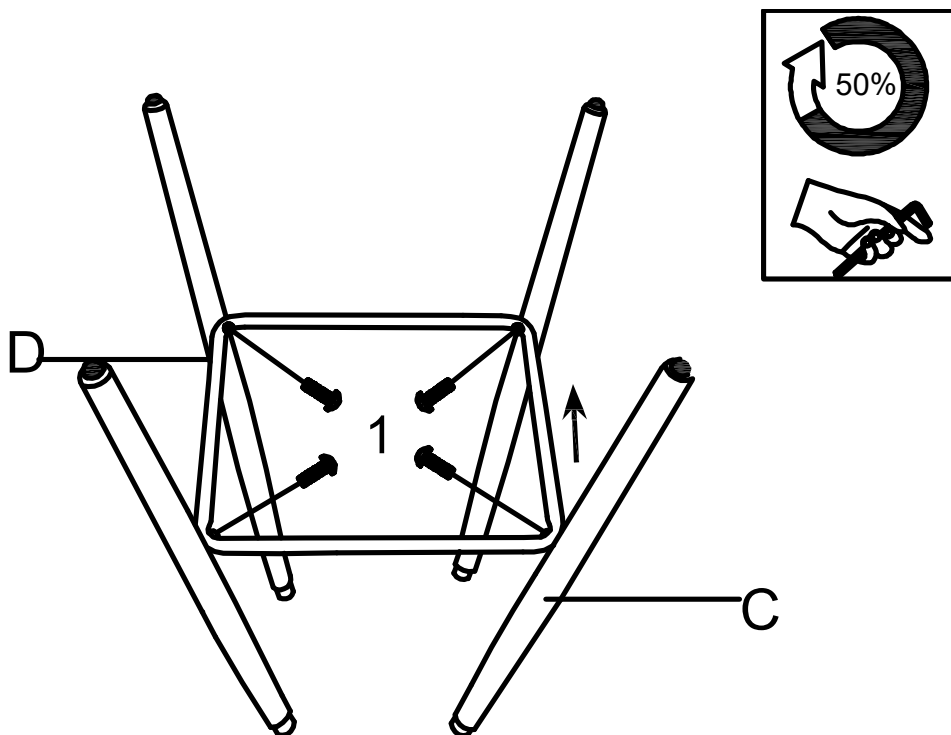

Step 1

1. Attach Footrest (D) to Legs (C) using four Allen Key Screws (1).
2. Use Allen Key (3) to tighten. Do not over-tighten.