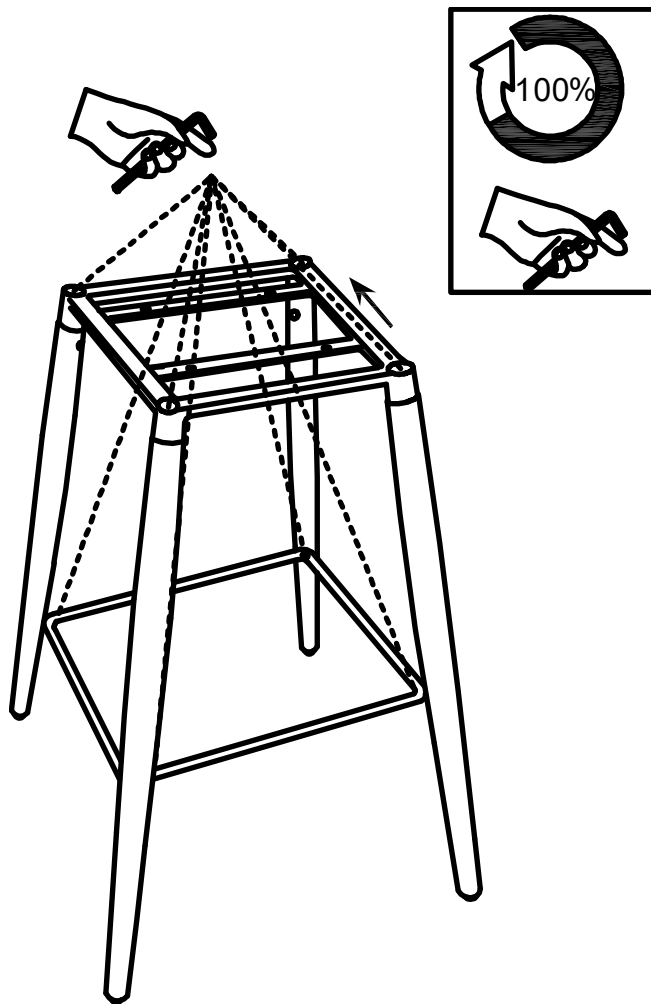

ALLEN KEY
M6
QTY 1

Step 1

1. Attach Footrest (D) to Legs (C) using four Allen Key Screws (1).
2. Use Allen Key (3) to tighten. Do not over-tighten.

Step 2

1. Attach Frame (B) to the Legs (C) using four Allen Key Screws (1).
2. Use Allen Key (3) to tighten. Do not over-tighten.

Step 3

I. Use Allen Key ③ to fully tighten all screws.

Step 4

1. Attach Frame (B) to the Seat (A) using Allen Key Screws (2).
2. Use Allen Key (3) to fully tighten all screws.

Step 5

1. Place Stool on a flat, level surface to ensure it is level.
2. If it is uneven, adjust the leg levelers on the bottom of the legs.