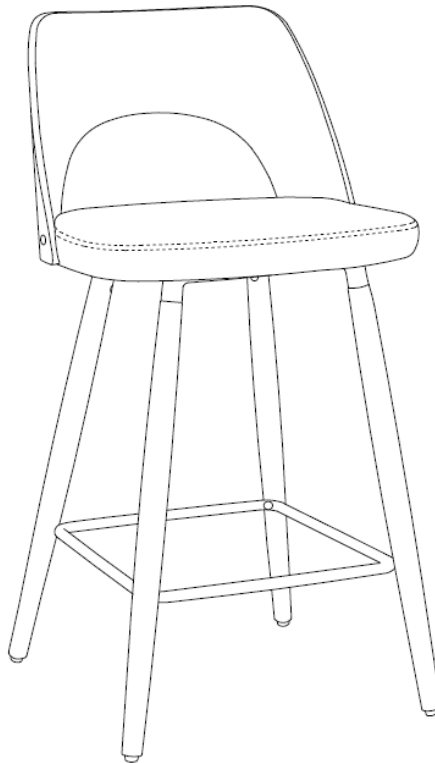

SIMPLIHOME®

Callie / Addley / Emmie

Counter Height Stool (Set of 2)

MODEL # AXCCALCS-BL

brooklyn + max™ 

Wynden+Hall™
HOME DECOR

SIMPLIHOME®

Great quality is a right.