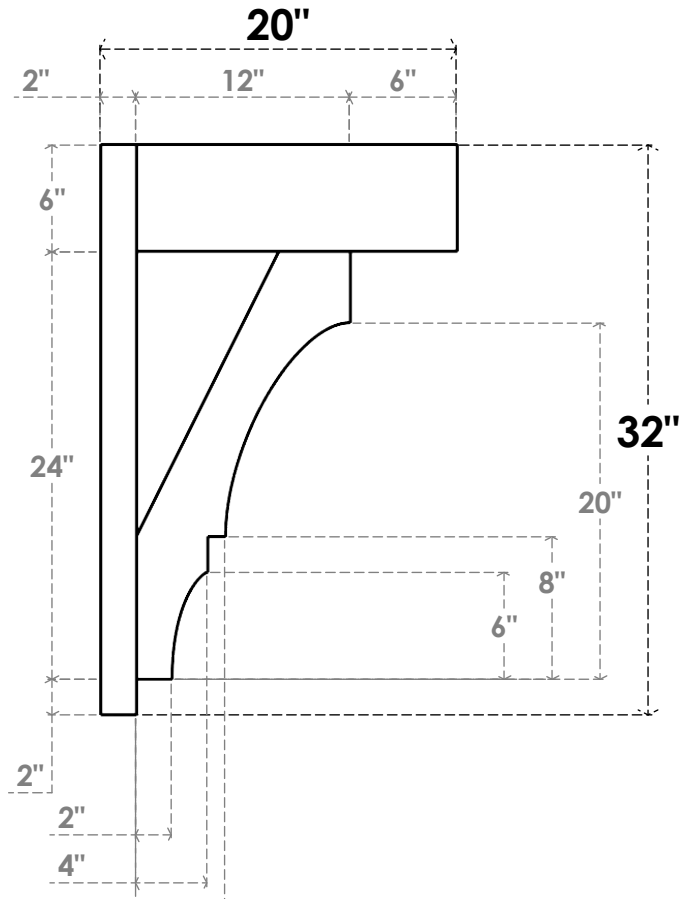

ITEM NUMBER: OUTUROC060X080X20000X32000X060X020X060BOA44RCPR

6"W TOP X 8"W BACK X 20"D X 32"H X 6"T TOP X 2"T BACK TIMBERTHANE ROUGH CEDAR BALBOA FAUX WOOD OPEN OUTLOOKER, BLOCK TOP AND BACK, 6"W CLOSED BRACE, PRIMED TAN

SIDE PROFILE

FRONT PROFILE

ISOMETRIC

GENERATED DATE : 07/05/2023

EKENA MILLWORK
2300 WEST MAIN ST.
CLARKSVILLE, TX 75426
TOLL FREE: 866-607-0453
WWW.EKENAMILLWORK.COM

NOTES

1. INSTALLATION TO BE COMPLETED IN ACCORDANCE WITH MANUFACTURER'S SPECIFICATIONS.
2. DRAWING MAY NOT BE TO SCALE
3. THIS DRAWING IS INTENDED FOR DESIGN AND PLANNING PURPOSES ONLY.
4. ALL INFORMATION CONTAINED HEREIN WAS CURRENT AT THE TIME OF DEVELOPMENT BUT MUST BE REVIEWED AND APPROVED BY THE PRODUCT MANUFACTURER TO BE CONSIDERED ACCURATE.
5. TIMBERTHANE ARCHITECTURAL PRODUCTS ARE MADE FROM HIGH DENSITY URETHANE AND COME FACTORY PRIMED