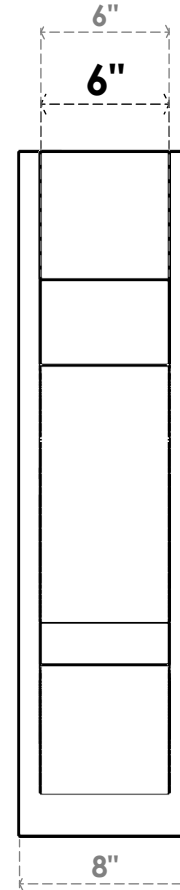

ITEM NUMBER: OUTUROC060X080X20000X32000X060X020X060BOA44RCPR

6"W TOP X 8"W BACK X 20"D X 32"H X 6"T TOP X 2"T BACK TIMBERTHANE ROUGH CEDAR BALBOA FAUX WOOD OPEN OUTLOOKER, BLOCK TOP AND BACK, 6"W CLOSED BRACE, PRIMED TAN

SIDE PROFILE

FRONT PROFILE

ISOMETRIC

GENERATED DATE : 07/05/2023

EKENA MILLWORK
2300 WEST MAIN ST.
CLARKSVILLE, TX 75426
TOLL FREE: 866-607-0453
WWW.EKENAMILLWORK.COM

NOTES

1. INSTALLATION TO BE COMPLETED IN ACCORDANCE WITH MANUFACTURER'S SPECIFICATIONS.
2. DRAWING MAY NOT BE TO SCALE
3. THIS DRAWING IS INTENDED FOR DESIGN AND PLANNING PURPOSES ONLY.
4. ALL INFORMATION CONTAINED HEREIN WAS CURRENT AT THE TIME OF DEVELOPMENT BUT MUST BE REVIEWED AND APPROVED BY THE PRODUCT MANUFACTURER TO BE CONSIDERED ACCURATE.
5. TIMBERTHANE ARCHITECTURAL PRODUCTS ARE MADE FROM HIGH DENSITY URETHANE AND COME FACTORY PRIMED