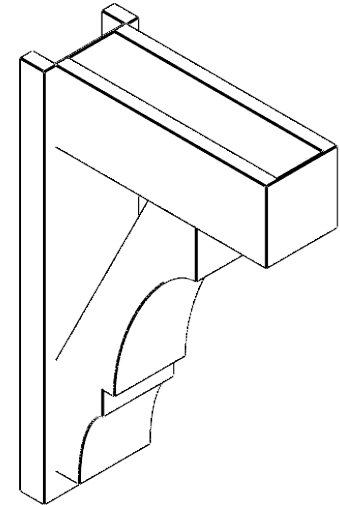

ITEM NUMBER: OUTUROC060X080X20000X32000X060X020X060BOA44RCPR

6"W TOP X 8"W BACK X 20"D X 32"H X 6"T TOP X 2"T BACK TIMBERTHANE ROUGH CEDAR BALBOA FAUX WOOD OPEN OUTLOOKER, BLOCK TOP AND BACK, 6"W CLOSED BRACE, PRIMED TAN

SIDE PROFILE

FRONT PROFILE

ISOMETRIC

GENERATED DATE : 07/05/2023

EKENA MILLWORK
2300 WEST MAIN ST.
CLARKSVILLE, TX 75426
TOLL FREE: 866-607-0453
WWW.EKENAMILLWORK.COM

NOTES

1. INSTALLATION TO BE COMPLETED IN ACCORDANCE WITH MANUFACTURER'S SPECIFICATIONS.
2. DRAWING MAY NOT BE TO SCALE
3. THIS DRAWING IS INTENDED FOR DESIGN AND PLANNING PURPOSES ONLY.
4. ALL INFORMATION CONTAINED HEREIN WAS CURRENT AT THE TIME OF DEVELOPMENT BUT MUST BE REVIEWED AND APPROVED BY THE PRODUCT MANUFACTURER TO BE CONSIDERED ACCURATE.
5. TIMBERTHANE ARCHITECTURAL PRODUCTS ARE MADE FROM HIGH DENSITY URETHANE AND COME FACTORY PRIMED