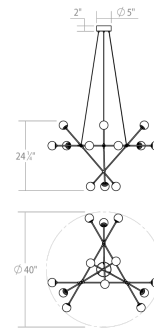

SONNEMAN
A WAY OF LIGHT

 Download

proton™ Alpha LED Pendant

2082.37K

DIMENSIONS

Height	27"
Minimum Height	27"
Maximum Height	147"
Diameter	40"
Canopy/Backplate/Base	5"
Hanging Details	10' Adjustable Cord"

ELECTRICAL SPECS

Bulb Type	Integral LED
Bulb Quantity	12
Bulb Included?	Yes
Wattage	30
Initial Lumens	2640
Input Voltage	120VAC
CCT	3000K
CRI	90
Power Supply Type	Driver
Power Supply Quantity	1
Power Supply Location	Canopy
Dimming Type	TRIAC/ELV

SHIPPING

SHADE 1

Quantity	12
Color	Smoke Glass
Material	Glass
Height	2.5"

AVAILABLE FINISHES

Satin Nickel (.13)
Polished Black Nickel (.37)

GENERAL LISTINGS

cETL
cUL
Dry Location

PROJECT