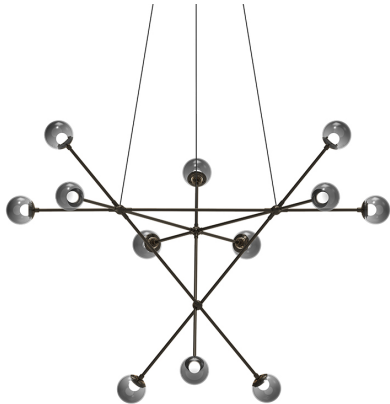

SONNEMAN
A WAY OF LIGHT

 Download

proton™ Alpha LED Pendant

2082.37K

DIMENSIONS

Height	27"
Minimum Height	27"
Maximum Height	147"
Diameter	40"
Canopy/Backplate/Base	5"
Hanging Details	10' Adjustable Cord"

ELECTRICAL SPECS

Bulb Type	Integral LED
Bulb Quantity	12
Bulb Included?	Yes
Wattage	30
Initial Lumens	2640
Input Voltage	120VAC
CCT	3000K
CRI	90
Power Supply Type	Driver
Power Supply Quantity	1
Power Supply Location	Canopy
Dimming Type	TRIAC/ELV

SHIPPING

SHADE 1

Quantity	12
Color	Smoke Glass
Material	Glass
Height	2.5"

AVAILABLE FINISHES

Satin Nickel (.13)
Polished Black Nickel (.37)

GENERAL LISTINGS

cETL
cUL
Dry Location

PROJECT