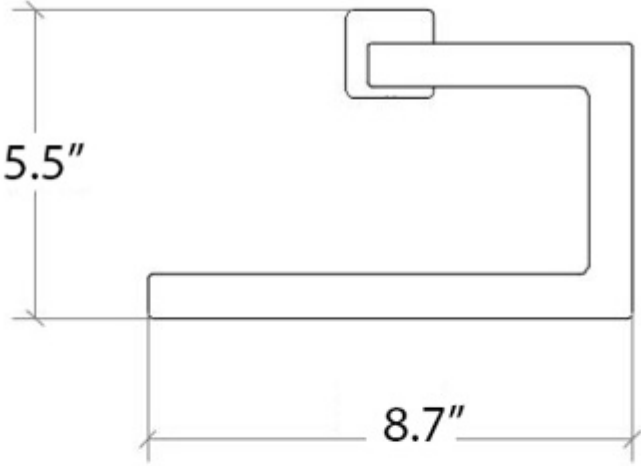

Features

- Towel Ring
- Polished Chrome Finish
- Solid Brass Base
- Made in Italy

Dado 61215

Finishes

<p>Collection Dado</p>	<p>Model Dado 61215</p>	<p>Dimensions Metric <i>1 inch = 2.54 cm</i> <i>1 inch = 25.4 mm</i></p>	 <p>1051 Lea Drive - Collegeville, PA 19426 Tel. 215 513 9400 - Fax 610 831 0215 www.ws bathcollections.com - info@ws bathcollectins.com</p>
-----------------------------------	--------------------------------------	--	---

Product Specs Sheets

Collection
Dado

Model |
Dado 61215

Dimensions Metric
1 inch = 2.54 cm
1 inch = 25.4 mm

WS®
BATH
COLLECTIONS

1051 Lea Drive - Collegeville, PA 19426
Tel. 215 513 9400 - Fax 610 831 0215
www.ws bathcollections.com - info@ws bathcollectins.com