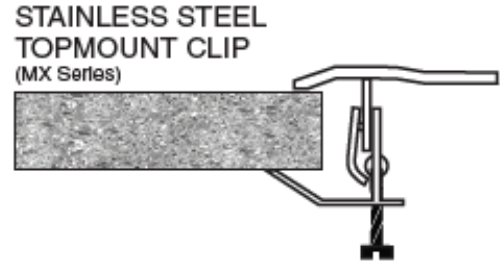

Undermount/ Topmount Sinks

THE STEPS

- Using the template provided, measure and cut the hole in the countertop.
- Determine the locations for the clip brackets around the perimeter of the sink. Pre-drill holes for the clips using appropriate methods for the countertop material.
- With denatured alcohol, clean the surfaces of the sink and countertop which will meet.
- Topmount: Apply a bead of silicone along the top perimeter edge of the counter opening.
- Undermount: Apply a bead of silicone along the perimeter edge of the opening on the underside of the counter.
- Topmount: Carefully align the sink over the countertop opening and lower into position, applying pressure to secure a seal of the silicone against the countertop.
- Undermount: Carefully align the sink under the countertop opening and raise into position, applying pressure to secure a seal of the silicone against the countertop.
- Re-check that the sink is evenly aligned with the countertop.
- Attach and tighten the clip brackets against the edge of the sink. Do not tighten one screw completely before others. Partially tighten one clip then the one across from it, and so on until all clips are fully tightened. This will safeguard against an uneven or insecure installation.
- Use a cloth with denatured alcohol along the perimeter of of the sink and countertop to remove any excess sealant.

TOPMOUNT CLIP STYLE SAMPLING