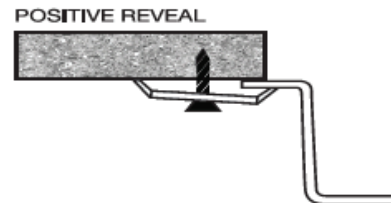

UNDERMOUNT TECHNIQUES AND CLIP STYLE

877.946.5725
Toledo, Ohio
Sales@MRDirectInt.com
www.MRDirectInt.com