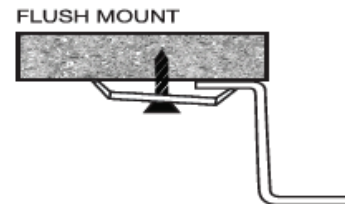

UNDERMOUNT TECHNIQUES AND CLIP STYLE

877.946.5725
Toledo, Ohio
Sales@MRDirectInt.com
www.MRDirectInt.com