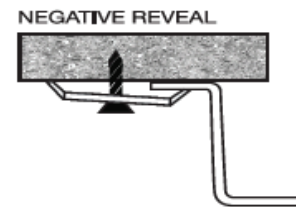

UNDERMOUNT TECHNIQUES AND CLIP STYLE

877.946.5725
Toledo, Ohio
Sales@MRDirectInt.com
www.MRDirectInt.com