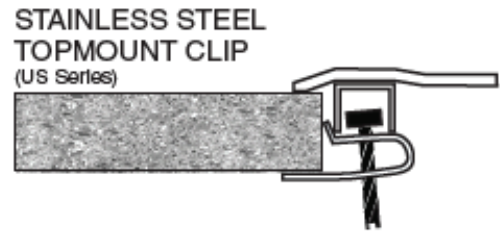

Undermount/ Topmount Sinks

THE STEPS

- Using the template provided, measure and cut the hole in the countertop.
- Determine the locations for the clip brackets around the perimeter of the sink. Pre-drill holes for the clips using appropriate methods for the countertop material.
- With denatured alcohol, clean the surfaces of the sink and countertop which will meet.
- Topmount: Apply a bead of silicone along the top perimeter edge of the counter opening.
- Undermount: Apply a bead of silicone along the perimeter edge of the opening on the underside of the counter.
- Topmount: Carefully align the sink over the countertop opening and lower into position, applying pressure to secure a seal of the silicone against the countertop.
- Undermount: Carefully align the sink under the countertop opening and raise into position, applying pressure to secure a seal of the silicone against the countertop.
- Re-check that the sink is evenly aligned with the countertop.
- Attach and tighten the clip brackets against the edge of the sink. Do not tighten one screw completely before others. Partially tighten one clip then the one across from it, and so on until all clips are fully tightened. This will safeguard against an uneven or insecure installation.
- Use a cloth with denatured alcohol along the perimeter of of the sink and countertop to remove any excess sealant.

TOPMOUNT CLIP STYLE SAMPLING