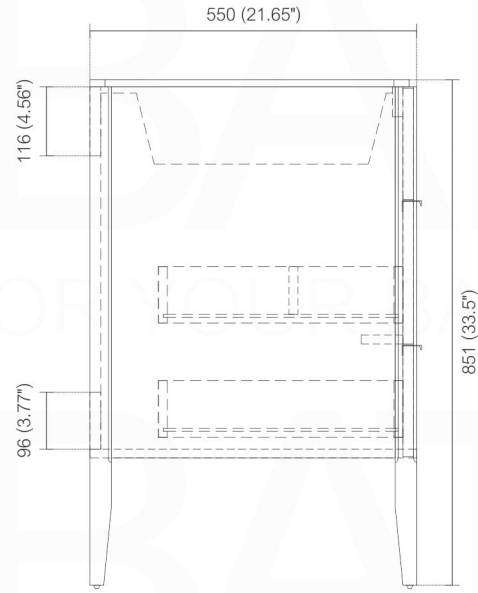

VETRO KV8830

Sink: DV30-TOP

Dimensions:	width	depth	height
inches	29.2"	21.6"	33.5"
mm	741.7	548.6	851

NOTE: DIMENSIONS AND TECHNICAL DETAILS ARE SUBJECT TO CHANGE WITHOUT NOTICE

. FRONT ELEVATION

. SIDE ELEVATION