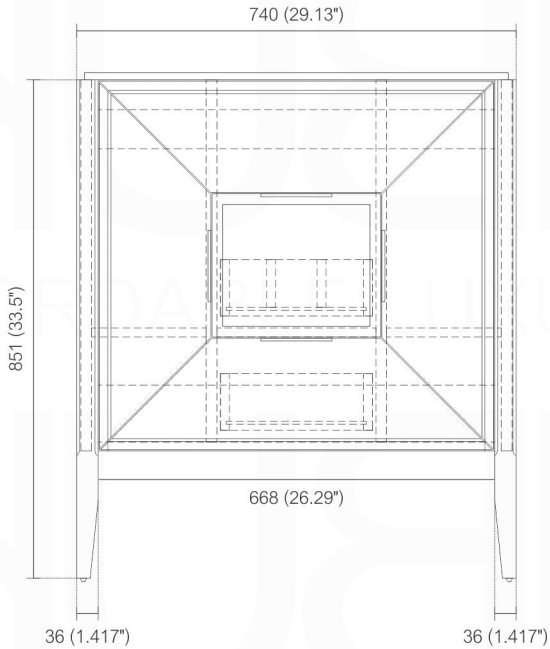

VETRO KV8830

Sink: DV30-TOP

Dimensions:	width	depth	height
inches	29.2"	21.6"	33.5"
mm	741.7	548.6	851

NOTE: DIMENSIONS AND TECHNICAL DETAILS ARE SUBJECT TO CHANGE WITHOUT NOTICE

. FRONT ELEVATION

. SIDE ELEVATION