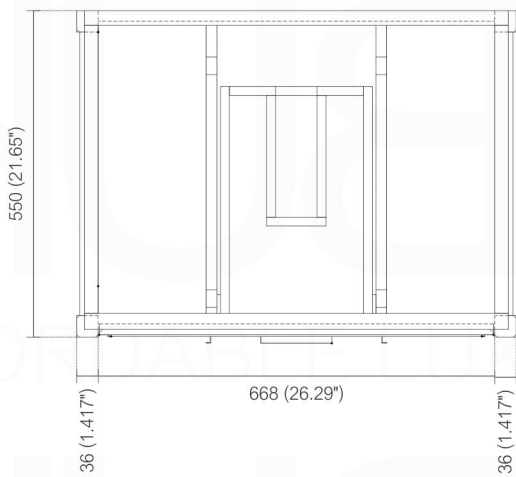

. TOP ELEVATION