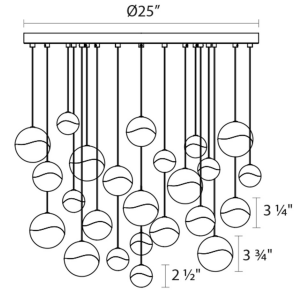

Project:

Grapes LED Pendant Spec Sheet

SKU: 2918.01-LRG Learn more at:
<https://sonnemanlight.com/grapes-led-pendant>

Description: Grapes are luminous LED spheres in multiple sizes, arrayed in precise or random patterns, in clusters, or as single points of light. Seen from the middle or above, the crystal appears clear with a subtle luminance. Moving below, the crystal facets become increasingly apparent, refracting the light into a dazzling radiance.

Type #:

Dimensions

Height:	3.75"
Diameter:	27"
Canopy/Backplate/Base:	25"
Hanging Details:	10' Adjustable Cord
Shape:	Round Canopy
Size:	24-Light Large
Canopy/Backplate/Base Height:	0.5

Electrical Specs

Bulb(s) Included?:	Yes
Bulb 1 Type:	Integral LED
Bulb Quantity:	24
Input Voltage:	120VAC
Wattage:	132
Initial Lumens:	7200
Color Temperature:	3000K
CRI:	90
Power Supply Type:	Transformer
Power Supply Quantity:	3
Power Supply Location:	Canopy
Dimming Type:	ELV
Bulb Max Wattage:	132

Installation

Installation:	Licensed electrician required
Sloped Ceiling Compatible?:	Not Compatible

Shipping

Carton 1 L x W x H:	16" X 11" X 11"
Carton 1 Gross Weight:	25 LBS
Carton 2 L x W x H:	16" X 11" X 11"
Carton 2 Gross Weight:	24.55 LBS
Carton 3 L x W x H:	30" X 30" X 5"
Carton 3 Gross Weight:	27 LBS