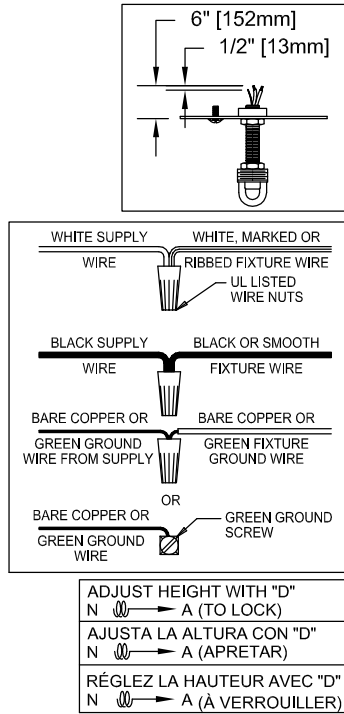

Assembly & Installation Instructions

CAUTION: Read instructions carefully and turn electricity off at main circuit breaker panel before beginning installation.

400027, 400028

WARNING - If any Special Control Devices are used with this Fixture, Follow the Instructions Carefully to assure full compliance with N.E.C. requirements. If there are any questions, contact a Qualified Electrical Contractor.

CANOPY MOUNTING & WIRE CONNECTION ASSEMBLY STEPS:

1. D,E → A
2. B,A → C
3. N,P,H → D (TO LOCK) (APRETAR) (À VERROUILLER)
4. P → H
5. F → M
6. L → M
7. J,K → L
8. L → H
9. F → L,K,J,H,D
10. F → G
11. J,K → H

FIXTURE ASSEMBLY STEPS:

1. Y → O
2. W,X → V
3. M,V,W,X → Y
4. Z → O
5. T,Q,S → U
6. R → U

B, C, G & R
 (NOT FURNISHED)
 (NO INCLUIDA)
 (NON FOURNIE)

Instructions d'Assemblage et Installation

MISE EN GARDE: Lire les instructions avec soin et couper le courant au disjoncteur central avant de commencer l'installation.