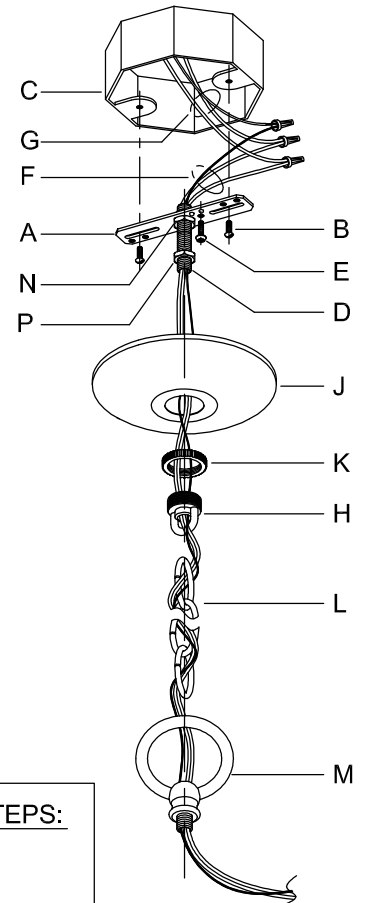

Assembly & Installation Instructions

CAUTION: Read instructions carefully and turn electricity off at main circuit breaker panel before beginning installation.

400027, 400028

WARNING - If any Special Control Devices are used with this Fixture, Follow the Instructions Carefully to assure full compliance with N.E.C. requirements. If there are any questions, contact a Qualified Electrical Contractor.

CANOPY MOUNTING & WIRE CONNECTION ASSEMBLY STEPS:

1. D,E → A
2. B,A → C
3. N,P,H → D (TO LOCK) (APRETAR) (À VERROUILLER)
4. P → H
5. F → M
6. L → M
7. J,K → L
8. L → H
9. F → L,K,J,H,D
10. F → G
11. J,K → H

FIXTURE ASSEMBLY STEPS:

1. Y → O
2. W,X → V
3. M,V,W,X → Y
4. Z → O
5. T,Q,S → U
6. R → U

B, C, G & R
 (NOT FURNISHED)
 (NO INCLUIDA)
 (NON FOURNIE)

Instructions d'Assemblage et Installation

MISE EN GARDE: Lire les instructions avec soin et couper le courant au disjoncteur central avant de commencer l'installation.