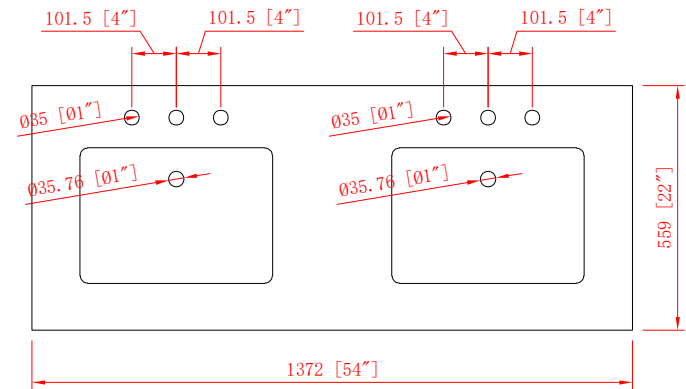

54" Bathroom vanity

54 in.W x 22 in.D x 38 in.H
(137.2 cm x 55.9 cm x 95.8 cm)

Top View

Back View