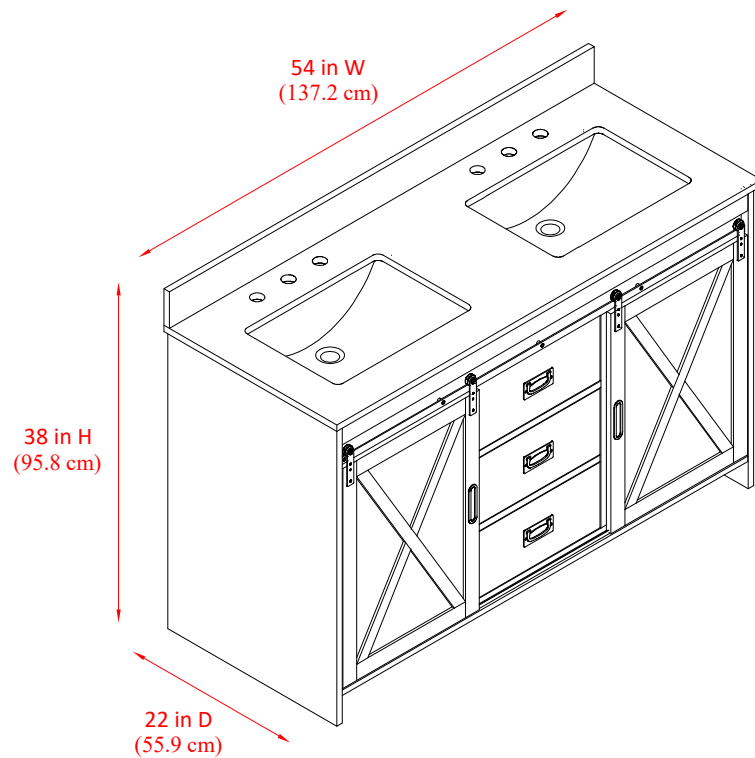

54" Bathroom vanity

54 in.W x 22 in.D x 38 in.H
(137.2 cm x 55.9 cm x 95.8 cm)

Top View

Back View