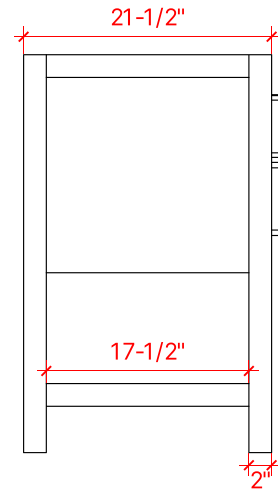

BAYHILL 72" DOUBLE SINK BASE CABINET

ARIEL

R072D

BASE CABINET DIMENSIONS

72" W x 21.5" D x 34.5" H

FEATURES

- Solid wood frame & plywood panels
- Dovetail drawers and joints
- Soft closing doors & drawers

HARDWARE FINISHES

Brushed Nickel Satin Brass Matte Black Polished Chrome

AVAILABLE COLORS

White Grey Midnight Blue

FRONT VIEW

SIDE VIEW

PLAN VIEW

73" DOUBLE OVAL SINK COUNTERTOP WITH 0.75 IN. THICKNESS

ARIEL

OVERALL DIMENSIONS

73" W x 22" D x 0.75" H

COUNTERTOP OPTIONS

Carrara Marble
CW2-073D-OVL-CT

FEATURES

- Solid countertop with mitered edges & seams
- Undermount white oval sink
- Pre-drilled for 8" widespread faucet

INCLUDED

- Countertop
- Matching Backsplash
- Oval Sinks

COUNTERTOP PLAN VIEW

EDGE SIDE VIEW

THREE DIMENSIONAL COUNTERTOP VIEW