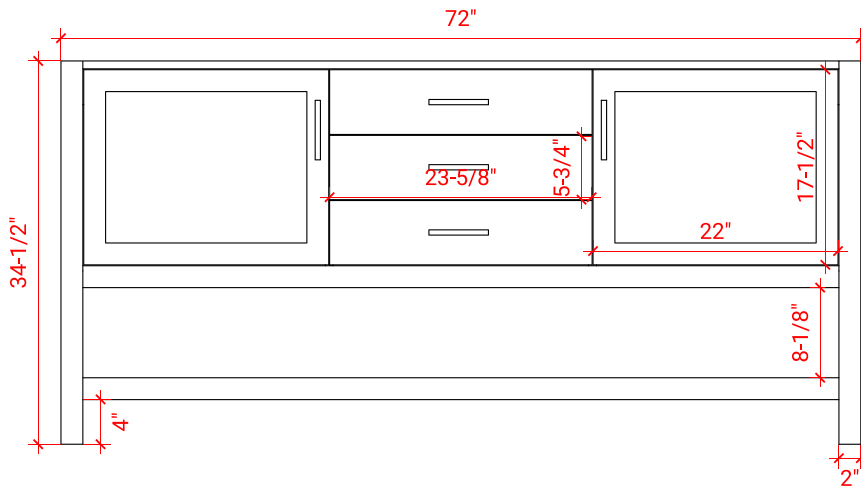

BAYHILL 72" DOUBLE SINK BASE CABINET

ARIEL

R072D

BASE CABINET DIMENSIONS

72" W x 21.5" D x 34.5" H

FEATURES

- Solid wood frame & plywood panels
- Dovetail drawers and joints
- Soft closing doors & drawers

HARDWARE FINISHES

Brushed Nickel Satin Brass Matte Black Polished Chrome

AVAILABLE COLORS

White Grey Midnight Blue

FRONT VIEW

SIDE VIEW

PLAN VIEW

73" DOUBLE OVAL SINK COUNTERTOP WITH 0.75 IN. THICKNESS

ARIEL

OVERALL DIMENSIONS

73" W x 22" D x 0.75" H

COUNTERTOP OPTIONS

Carrara Marble
CW2-073D-OVL-CT

FEATURES

- Solid countertop with mitered edges & seams
- Undermount white oval sink
- Pre-drilled for 8" widespread faucet

INCLUDED

- Countertop
- Matching Backsplash
- Oval Sinks

COUNTERTOP PLAN VIEW

EDGE SIDE VIEW

THREE DIMENSIONAL COUNTERTOP VIEW