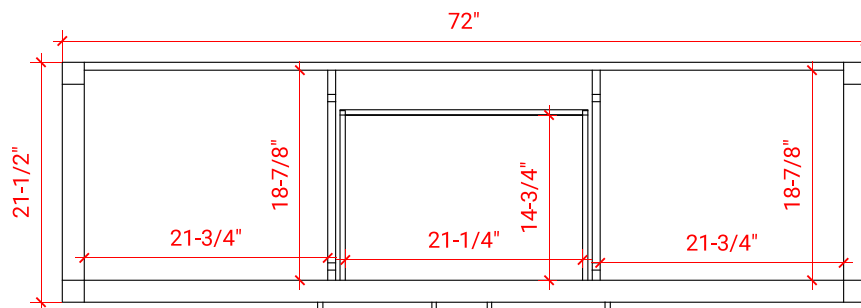

BAYHILL 72" DOUBLE SINK BASE CABINET

ARIEL

R072D

BASE CABINET DIMENSIONS

72" W x 21.5" D x 34.5" H

FEATURES

- Solid wood frame & plywood panels
- Dovetail drawers and joints
- Soft closing doors & drawers

HARDWARE FINISHES

Brushed Nickel Satin Brass Matte Black Polished Chrome

AVAILABLE COLORS

White Grey Midnight Blue

FRONT VIEW

SIDE VIEW

PLAN VIEW

73" DOUBLE OVAL SINK COUNTERTOP WITH 0.75 IN. THICKNESS

ARIEL

OVERALL DIMENSIONS

73" W x 22" D x 0.75" H

COUNTERTOP OPTIONS

Carrara Marble
CW2-073D-OVL-CT

FEATURES

- Solid countertop with mitered edges & seams
- Undermount white oval sink
- Pre-drilled for 8" widespread faucet

INCLUDED

- Countertop
- Matching Backsplash
- Oval Sinks

COUNTERTOP PLAN VIEW

EDGE SIDE VIEW

THREE DIMENSIONAL COUNTERTOP VIEW