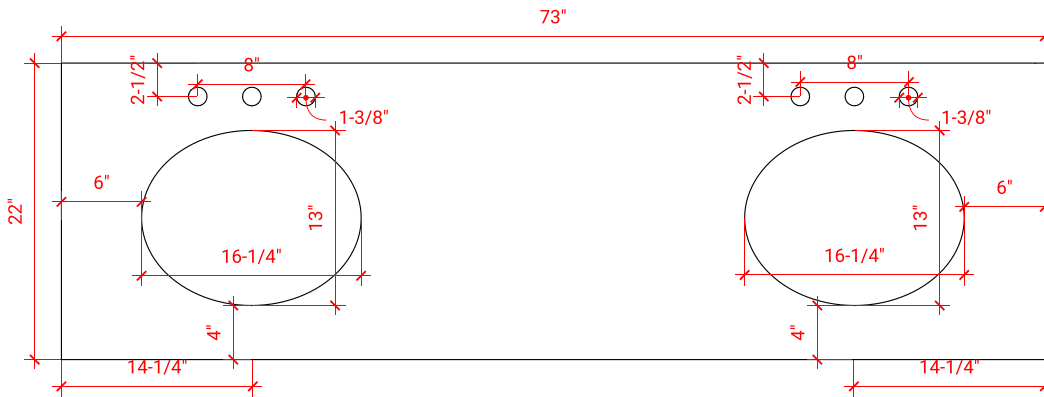

BAYHILL 72" DOUBLE SINK BASE CABINET

ARIEL

R072D

BASE CABINET DIMENSIONS

72" W x 21.5" D x 34.5" H

FEATURES

- Solid wood frame & plywood panels
- Dovetail drawers and joints
- Soft closing doors & drawers

HARDWARE FINISHES

OVERALL DIMENSIONS

73" W x 22" D x 0.75" H

COUNTERTOP OPTIONS

Carrara Marble
CW2-073D-OVL-CT

FEATURES

- Solid countertop with mitered edges & seams
- Undermount white oval sink
- Pre-drilled for 8" widespread faucet

INCLUDED

- Countertop
- Matching Backsplash
- Oval Sinks

COUNTERTOP PLAN VIEW

EDGE SIDE VIEW

THREE DIMENSIONAL COUNTERTOP VIEW