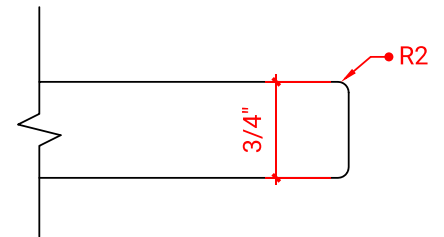

OVERALL DIMENSIONS

73" W x 22" D x 0.75" H

COUNTERTOP OPTIONS

Carrara Marble
CW2-073D-OVL-CT

FEATURES

- Solid countertop with mitered edges & seams
- Undermount white oval sink
- Pre-drilled for 8" widespread faucet

INCLUDED

- Countertop
- Matching Backsplash
- Oval Sinks

COUNTERTOP PLAN VIEW

EDGE SIDE VIEW

THREE DIMENSIONAL COUNTERTOP VIEW