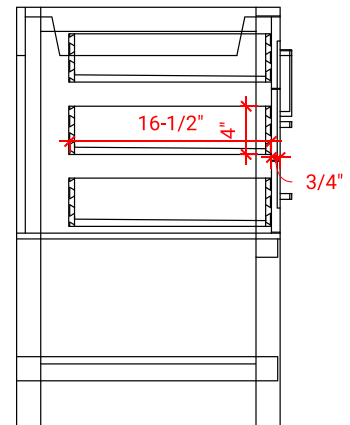

BAYHILL 72" DOUBLE SINK BASE CABINET

ARIEL

R072D

BASE CABINET DIMENSIONS

72" W x 21.5" D x 34.5" H

FEATURES

- Solid wood frame & plywood panels
- Dovetail drawers and joints
- Soft closing doors & drawers

HARDWARE FINISHES

Brushed Nickel Satin Brass Matte Black Polished Chrome

AVAILABLE COLORS

White Grey Midnight Blue

FRONT VIEW

SIDE VIEW

PLAN VIEW

73" DOUBLE OVAL SINK COUNTERTOP WITH 0.75 IN. THICKNESS

ARIEL

OVERALL DIMENSIONS

73" W x 22" D x 0.75" H

COUNTERTOP OPTIONS

Carrara Marble
CW2-073D-OVL-CT

FEATURES

- Solid countertop with mitered edges & seams
- Undermount white oval sink
- Pre-drilled for 8" widespread faucet

INCLUDED

- Countertop
- Matching Backsplash
- Oval Sinks

COUNTERTOP PLAN VIEW

EDGE SIDE VIEW

THREE DIMENSIONAL COUNTERTOP VIEW