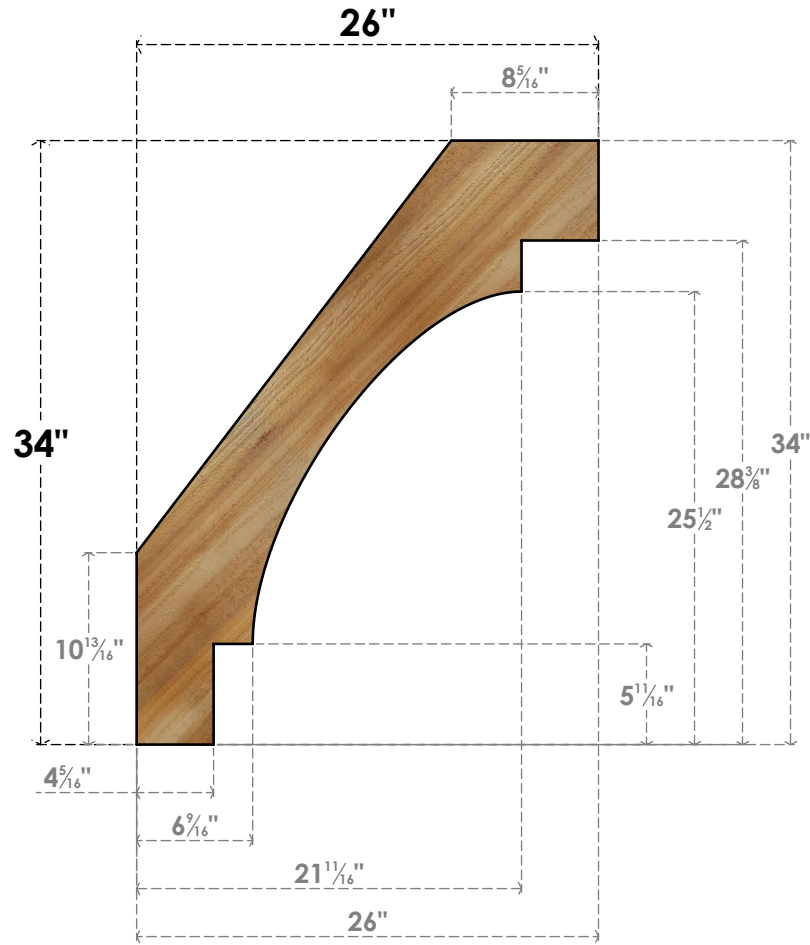

# BRC06X26X34MRC00RWR

6"W X 26"D X 34"H MERCED ROUGH SAWN BRACE, WESTERN RED CEDAR

**SIDE**

**FRONT**

EKENA MILLWORK  
 2300 WEST MAIN ST.  
 CLARKSVILLE, TX 75426  
 TOLL FREE: 866-607-0453  
 WWW.EKENAMILLWORK.COM

**NOTES**

1. INSTALLATION TO BE COMPLETED IN ACCORDANCE WITH MANUFACTURER'S SPECIFICATIONS.
2. DRAWING MAY NOT BE TO SCALE
3. THIS DRAWING IS INTENDED FOR DESIGN AND PLANNING PURPOSES ONLY.
4. ALL INFORMATION CONTAINED HEREIN WAS CURRENT AT THE TIME OF DEVELOPMENT BUT MUST BE REVIEWED AND APPROVED BY THE PRODUCT MANUFACTURER TO BE CONSIDERED ACCURATE.
5. PRODUCTS ARE NOT KILN DRIED. THIS ITEM IS UNIQUE AND WILL CONTAIN THE NATURAL VARIATIONS THAT THE WOOD SPECIES OFFERS. THIS MAY RESULT IN VARIATIONS UP TO 1/4"