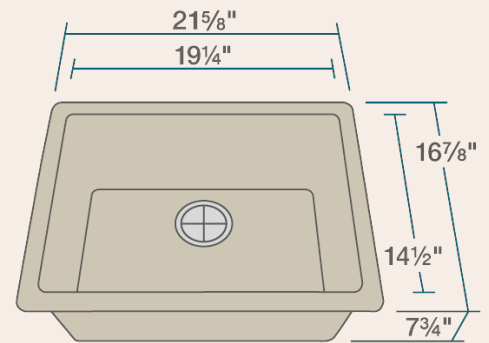

21 5/8" x 16 7/8" x 7 3/4"
Undermount or Topmount Installation
Made with 80% Quartz, 20% Acrylic
All-Natural Materials - Eco-Friendly and Recyclable
Offset Drain
Heat Resistant to 550 Degrees
Stain Resistant
Scratch Resistant
Multiple Colors Available
Installation Hardware Included
Limited Lifetime Warranty
Acrylic Provides Sound Dampening - No Pads Needed

Accessories

*Accessories not included

Available Colors

Features

Topmount or Undermount 	24" Minimum Cabinet Size 	80% Quartz 20% Acrylic 	Offset Drain 3 1/2" 	Heat Resistant 	Stain Resistant
Scratch Resistant 	Multiple Colors Available 	Cutout Template 	Hardware Included 	Limited Lifetime Warranty 	One Bowl