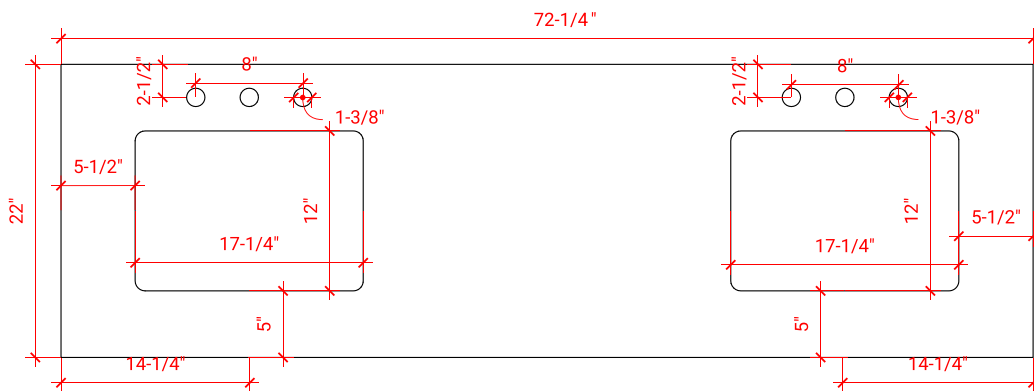

BRISTOL 72" DOUBLE SINK BASE CABINET

ARIEL

H072D

BASE CABINET DIMENSIONS

72" W x 21.5" D x 33.5" H

FEATURES

- Solid wood frame with engineered wood panels
- Dovetail drawers and joints
- Soft closing doors & drawers

ARIEL

OVERALL DIMENSIONS

72.25" W x 22" D x 1.5" H

COUNTERTOP OPTIONS

Carrara White Quartz
CQ-072D-REC-CT

FEATURES

- Solid countertop with mitered edges & seams
- Undermount white rectangular sink
- Pre-drilled for 8" widespread faucet

INCLUDED

- Countertop
- Matching Backsplash
- Rectangle Sinks

COUNTERTOP PLAN VIEW

EDGE SIDE VIEW

THREE DIMENSIONAL COUNTERTOP VIEW