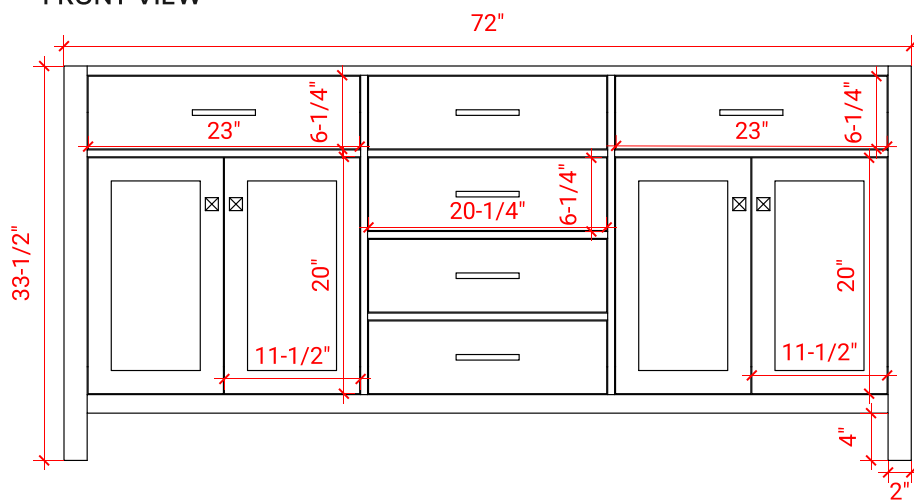

BRISTOL 72" DOUBLE SINK BASE CABINET

ARIEL

H072D

BASE CABINET DIMENSIONS

72" W x 21.5" D x 33.5" H

FEATURES

- Solid wood frame with engineered wood panels
- Dovetail drawers and joints
- Soft closing doors & drawers

HARDWARE FINISHES

Brushed Nickel Satin Brass Matte Black Polished Chrome

AVAILABLE COLORS

White Grey

FRONT VIEW

SIDE VIEW

PLAN VIEW

72" DOUBLE RECTANGLE SINK COUNTERTOP WITH 1.5 IN. THICKNESS

ARIEL

OVERALL DIMENSIONS

72.25" W x 22" D x 1.5" H

COUNTERTOP OPTIONS

Carrara White Quartz
CQ-072D-REC-CT

FEATURES

- Solid countertop with mitered edges & seams
- Undermount white rectangular sink
- Pre-drilled for 8" widespread faucet

INCLUDED

- Countertop
- Matching Backsplash
- Rectangle Sinks

COUNTERTOP PLAN VIEW

EDGE SIDE VIEW

THREE DIMENSIONAL COUNTERTOP VIEW