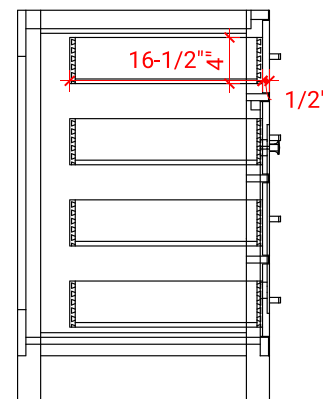

BRISTOL 72" DOUBLE SINK BASE CABINET

ARIEL

H072D

BASE CABINET DIMENSIONS

72" W x 21.5" D x 33.5" H

FEATURES

- Solid wood frame with engineered wood panels
- Dovetail drawers and joints
- Soft closing doors & drawers

HARDWARE FINISHES

Brushed Nickel Satin Brass Matte Black Polished Chrome

AVAILABLE COLORS

White Grey

FRONT VIEW

SIDE VIEW

PLAN VIEW

72" DOUBLE RECTANGLE SINK COUNTERTOP WITH 1.5 IN. THICKNESS

ARIEL

OVERALL DIMENSIONS

72.25" W x 22" D x 1.5" H

COUNTERTOP OPTIONS

Carrara White Quartz
CQ-072D-REC-CT

FEATURES

- Solid countertop with mitered edges & seams
- Undermount white rectangular sink
- Pre-drilled for 8" widespread faucet

INCLUDED

- Countertop
- Matching Backsplash
- Rectangle Sinks

COUNTERTOP PLAN VIEW

EDGE SIDE VIEW

THREE DIMENSIONAL COUNTERTOP VIEW