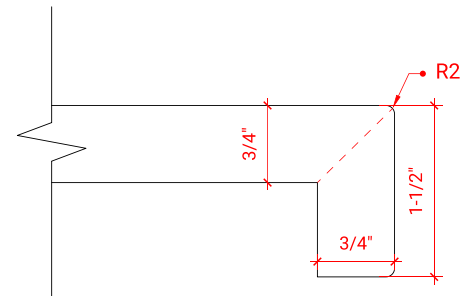

BRISTOL 72" DOUBLE SINK BASE CABINET

ARIEL

H072D

BASE CABINET DIMENSIONS

72" W x 21.5" D x 33.5" H

FEATURES

- Solid wood frame with engineered wood panels
- Dovetail drawers and joints
- Soft closing doors & drawers

ARIEL

OVERALL DIMENSIONS

72.25" W x 22" D x 1.5" H

COUNTERTOP OPTIONS

Carrara White Quartz
CQ-072D-REC-CT

FEATURES

- Solid countertop with mitered edges & seams
- Undermount white rectangular sink
- Pre-drilled for 8" widespread faucet

INCLUDED

- Countertop
- Matching Backsplash
- Rectangle Sinks

COUNTERTOP PLAN VIEW

EDGE SIDE VIEW

THREE DIMENSIONAL COUNTERTOP VIEW