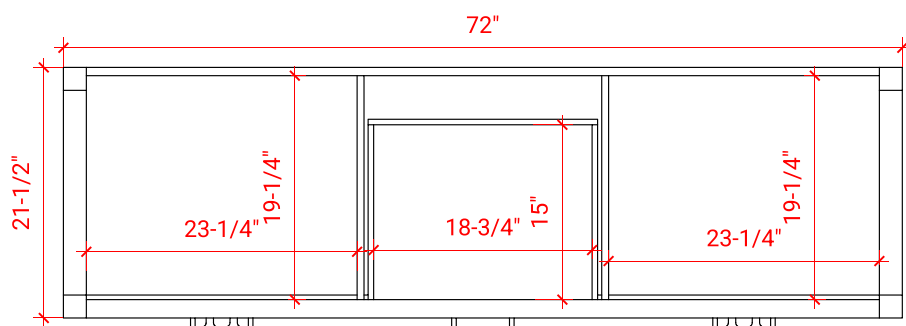

BRISTOL 72" DOUBLE SINK BASE CABINET

ARIEL

H072D

BASE CABINET DIMENSIONS

72" W x 21.5" D x 33.5" H

FEATURES

- Solid wood frame with engineered wood panels
- Dovetail drawers and joints
- Soft closing doors & drawers

HARDWARE FINISHES

Brushed Nickel Satin Brass Matte Black Polished Chrome

AVAILABLE COLORS

White Grey

FRONT VIEW

SIDE VIEW

PLAN VIEW

72" DOUBLE RECTANGLE SINK COUNTERTOP WITH 1.5 IN. THICKNESS

ARIEL

OVERALL DIMENSIONS

72.25" W x 22" D x 1.5" H

COUNTERTOP OPTIONS

Carrara White Quartz
CQ-072D-REC-CT

FEATURES

- Solid countertop with mitered edges & seams
- Undermount white rectangular sink
- Pre-drilled for 8" widespread faucet

INCLUDED

- Countertop
- Matching Backsplash
- Rectangle Sinks

COUNTERTOP PLAN VIEW

EDGE SIDE VIEW

THREE DIMENSIONAL COUNTERTOP VIEW