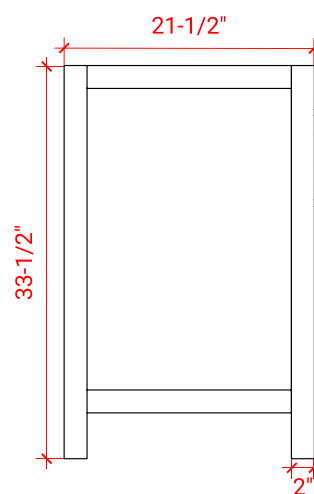

BRISTOL 72" DOUBLE SINK BASE CABINET

ARIEL

H072D

BASE CABINET DIMENSIONS

72" W x 21.5" D x 33.5" H

FEATURES

- Solid wood frame with engineered wood panels
- Dovetail drawers and joints
- Soft closing doors & drawers

HARDWARE FINISHES

Brushed Nickel Satin Brass Matte Black Polished Chrome

AVAILABLE COLORS

White Grey

FRONT VIEW

SIDE VIEW

PLAN VIEW

72" DOUBLE RECTANGLE SINK COUNTERTOP WITH 1.5 IN. THICKNESS

ARIEL

OVERALL DIMENSIONS

72.25" W x 22" D x 1.5" H

COUNTERTOP OPTIONS

Carrara White Quartz
CQ-072D-REC-CT

FEATURES

- Solid countertop with mitered edges & seams
- Undermount white rectangular sink
- Pre-drilled for 8" widespread faucet

INCLUDED

- Countertop
- Matching Backsplash
- Rectangle Sinks

COUNTERTOP PLAN VIEW

EDGE SIDE VIEW

THREE DIMENSIONAL COUNTERTOP VIEW