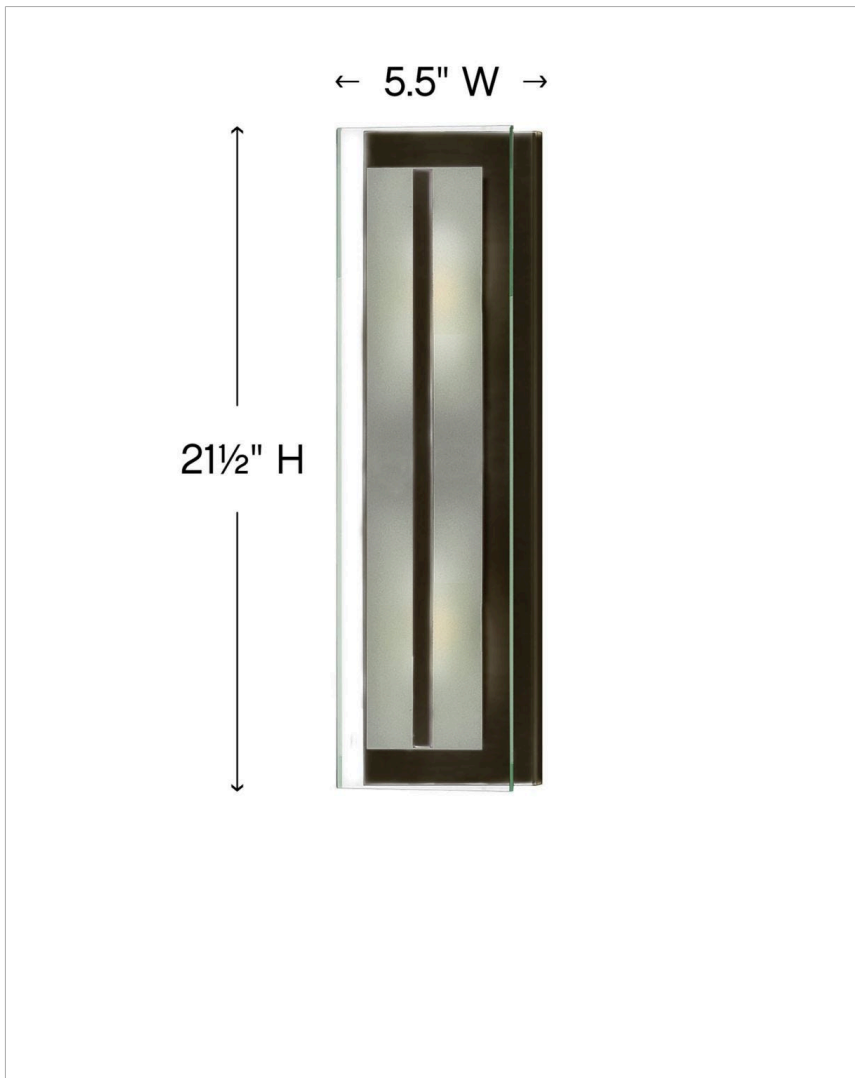

LATITUDE

5651OZ

TWO LIGHT VANITY

Latitude is contemporary and sleek, finding its true beauty in the minimalist design. The slim glass panel features rectangular etching while the subtle, split fork frames add understated architectural style.

DETAILS	
FINISH:	Oil Rubbed Bronze
MATERIAL:	Steel
GLASS:	Inside-Etched Clear Panel

DIMENSIONS	
WIDTH:	5.5"
HEIGHT:	21.5"
WEIGHT:	7.5lb
BACK PLATE:	5.5"W X 21.5"H
EXTENSION:	5.5"
TOP TO OUTLET:	10.75"

LIGHT SOURCE	
LIGHT SOURCE:	Socket
WATTAGE:	2-100w Med.
VOLTAGE:	120v

SHIPPING	
CARTON LENGTH:	24
CARTON WIDTH:	8.5
CARTON HEIGHT:	9
CARTON WEIGHT:	9

PRODUCT DETAILS:

- Fixture can be mounted horizontally.
- Suitable for use in dry (indoor) locations as defined by NEC and CEC. Meets United States UL Underwriters Laboratories & CSA Canadian Standards Association Product Safety Standards
- Bold lines and a clean, minimalist style creates a modern look
- Bold and robust dark bronze finish