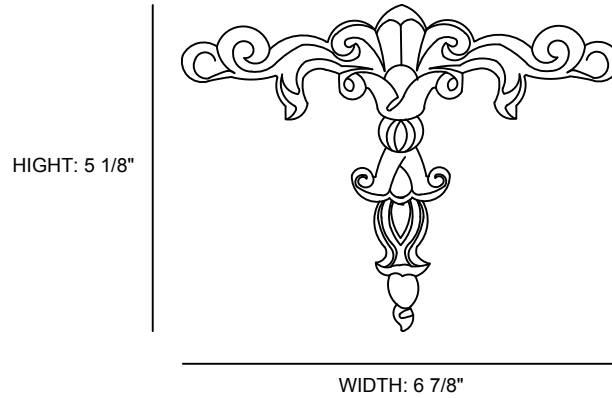

AUTODESK

ITEM NUMBER: ONL06X05X01CH
6 7/8"W x 5 1/8"H x 5/8"P Chesterfield Drop Onlay with Scrolls
17.5W X 13H X 1.5P CM

AUTODESK

AUTODESK

P: 866.607.0453 / F: 866.591.3143
2300W. Main St. / Clarksville , TX 75426
sales@ekenamillwork.com /www.ekenamillwork.com