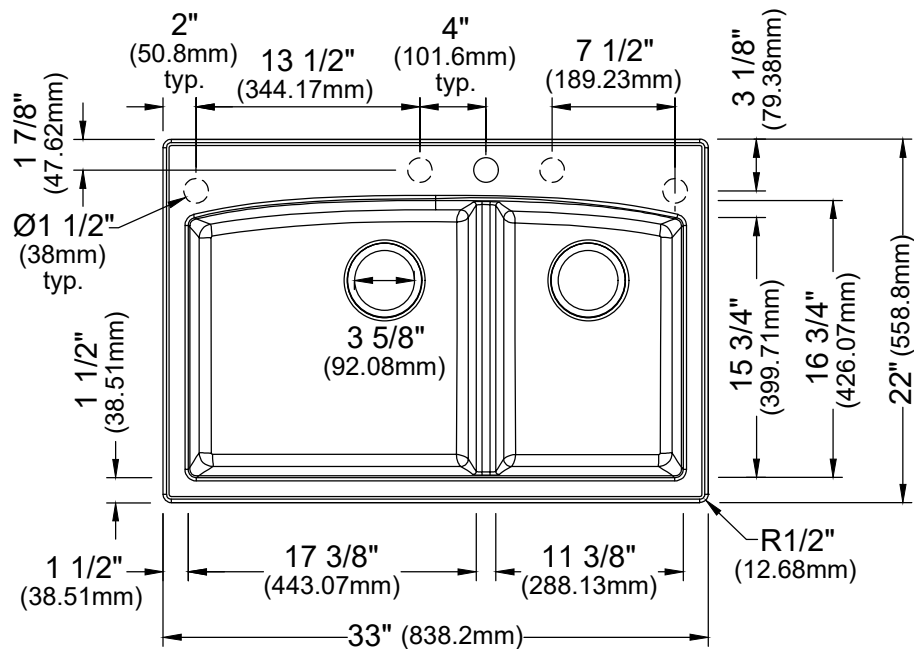

Stocked Color Options

Listing and certifications:
cUPC

Limited lifetime warranty

- = pre-drilled faucet / drain hole
- ◌ = semi-drilled knock-out location(s)

We reserve the right to update product specifications without notice. Please visit karran.com for the most current specification sheets. All dimensions are accurate to 1/4". REV 08-2024