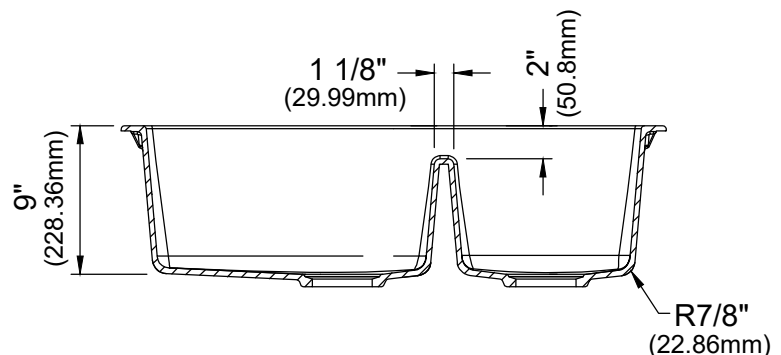

Stocked Color Options

Listing and certifications:
cUPC

Limited lifetime warranty

- = pre-drilled faucet / drain hole
- ◌ = semi-drilled knock-out location(s)

We reserve the right to update product specifications without notice. Please visit karran.com for the most current specification sheets. All dimensions are accurate to 1/4". REV 08-2024