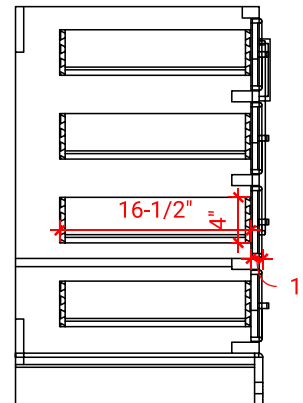

M036S-L

BASE CABINET DIMENSIONS

36" W x 21.5" D x 34.5" H

FEATURES

- Solid wood frame & plywood panels
- Dovetail drawers and joints
- Soft closing doors & drawers

HARDWARE FINISHES

Brushed Nickel Satin Brass Matte Black Polished Chrome

AVAILABLE COLORS

White Grey Midnight Blue

FRONT VIEW

SIDE VIEW

PLAN VIEW

OVERALL DIMENSIONS

37" W x 22" D x 0.75" H

COUNTERTOP OPTIONS

Carrara Marble
CW2-037S-L-OVL-CT

FEATURES

- Solid countertop with mitered edges & seams
- Undermount white oval sink
- Pre-drilled for 8" widespread faucet

INCLUDED

- Countertop
- Matching Backsplash
- Oval Sink

COUNTERTOP PLAN VIEW

EDGE SIDE VIEW

THREE DIMENSIONAL COUNTERTOP VIEW