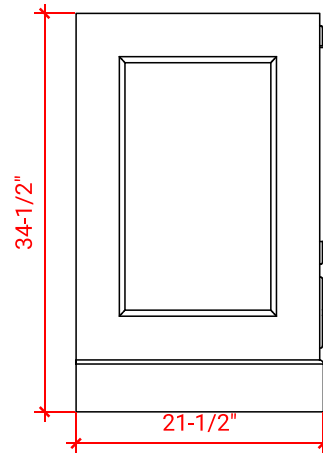

M036S-L

BASE CABINET DIMENSIONS

36" W x 21.5" D x 34.5" H

FEATURES

- Solid wood frame & plywood panels
- Dovetail drawers and joints
- Soft closing doors & drawers

HARDWARE FINISHES

Brushed Nickel Satin Brass Matte Black Polished Chrome

AVAILABLE COLORS

White Grey Midnight Blue

FRONT VIEW

SIDE VIEW

PLAN VIEW

OVERALL DIMENSIONS

37" W x 22" D x 0.75" H

COUNTERTOP OPTIONS

Carrara Marble
CW2-037S-L-OVL-CT

FEATURES

- Solid countertop with mitered edges & seams
- Undermount white oval sink
- Pre-drilled for 8" widespread faucet

INCLUDED

- Countertop
- Matching Backsplash
- Oval Sink

COUNTERTOP PLAN VIEW

EDGE SIDE VIEW

THREE DIMENSIONAL COUNTERTOP VIEW