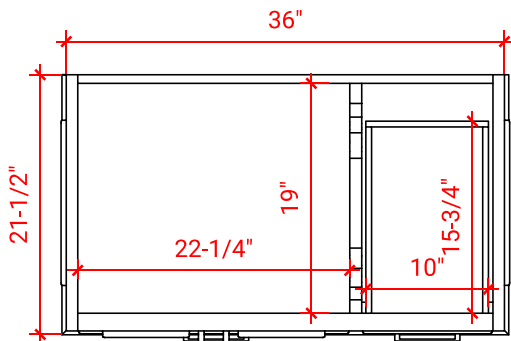

M036S-L

BASE CABINET DIMENSIONS

36" W x 21.5" D x 34.5" H

FEATURES

- Solid wood frame & plywood panels
- Dovetail drawers and joints
- Soft closing doors & drawers

HARDWARE FINISHES

Brushed Nickel Satin Brass Matte Black Polished Chrome

AVAILABLE COLORS

White Grey Midnight Blue

FRONT VIEW

SIDE VIEW

PLAN VIEW

OVERALL DIMENSIONS

37" W x 22" D x 0.75" H

COUNTERTOP OPTIONS

COUNTERTOP PLAN VIEW

EDGE SIDE VIEW

THREE DIMENSIONAL COUNTERTOP VIEW