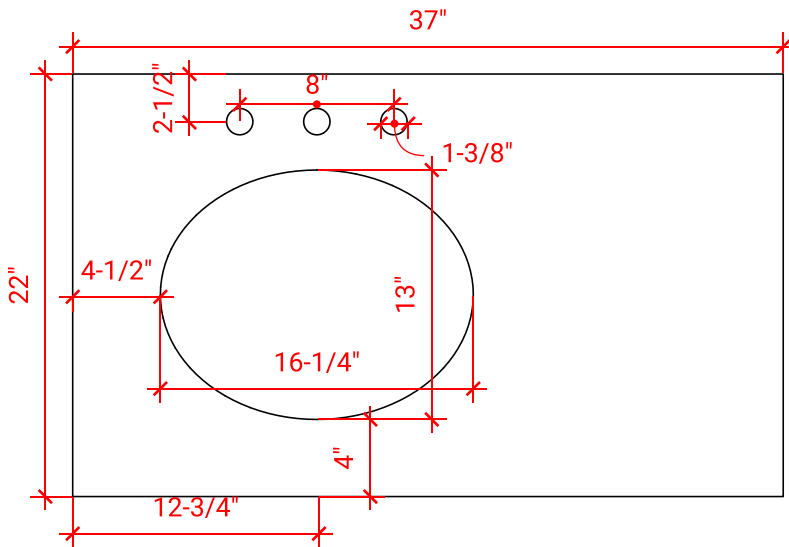

M036S-L

BASE CABINET DIMENSIONS

36" W x 21.5" D x 34.5" H

FEATURES

- Solid wood frame & plywood panels
- Dovetail drawers and joints
- Soft closing doors & drawers

HARDWARE FINISHES

Brushed Nickel Satin Brass Matte Black Polished Chrome

AVAILABLE COLORS

White Grey Midnight Blue

FRONT VIEW

SIDE VIEW

PLAN VIEW

OVERALL DIMENSIONS

37" W x 22" D x 0.75" H

COUNTERTOP OPTIONS

Carrara Marble
CW2-037S-L-OVL-CT

FEATURES

- Solid countertop with mitered edges & seams
- Undermount white oval sink
- Pre-drilled for 8" widespread faucet

INCLUDED

- Countertop
- Matching Backsplash
- Oval Sink

COUNTERTOP PLAN VIEW

EDGE SIDE VIEW

THREE DIMENSIONAL COUNTERTOP VIEW