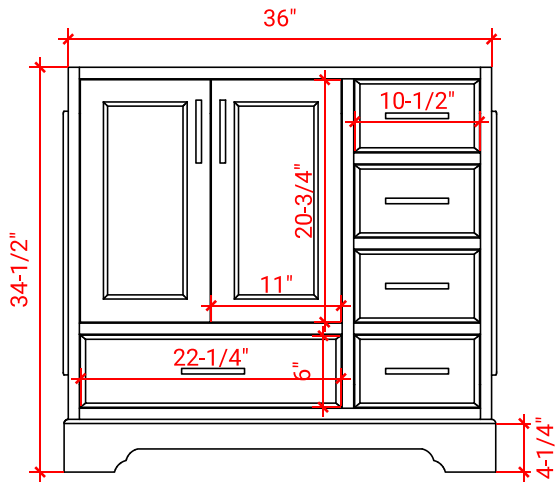

M036S-L

BASE CABINET DIMENSIONS

36" W x 21.5" D x 34.5" H

FEATURES

- Solid wood frame & plywood panels
- Dovetail drawers and joints
- Soft closing doors & drawers

HARDWARE FINISHES

Brushed Nickel Satin Brass Matte Black Polished Chrome

AVAILABLE COLORS

White Grey Midnight Blue

FRONT VIEW

SIDE VIEW

PLAN VIEW

OVERALL DIMENSIONS

37" W x 22" D x 0.75" H

COUNTERTOP OPTIONS

Carrara Marble
CW2-037S-L-OVL-CT

FEATURES

- Solid countertop with mitered edges & seams
- Undermount white oval sink
- Pre-drilled for 8" widespread faucet

INCLUDED

- Countertop
- Matching Backsplash
- Oval Sink

COUNTERTOP PLAN VIEW

EDGE SIDE VIEW

THREE DIMENSIONAL COUNTERTOP VIEW