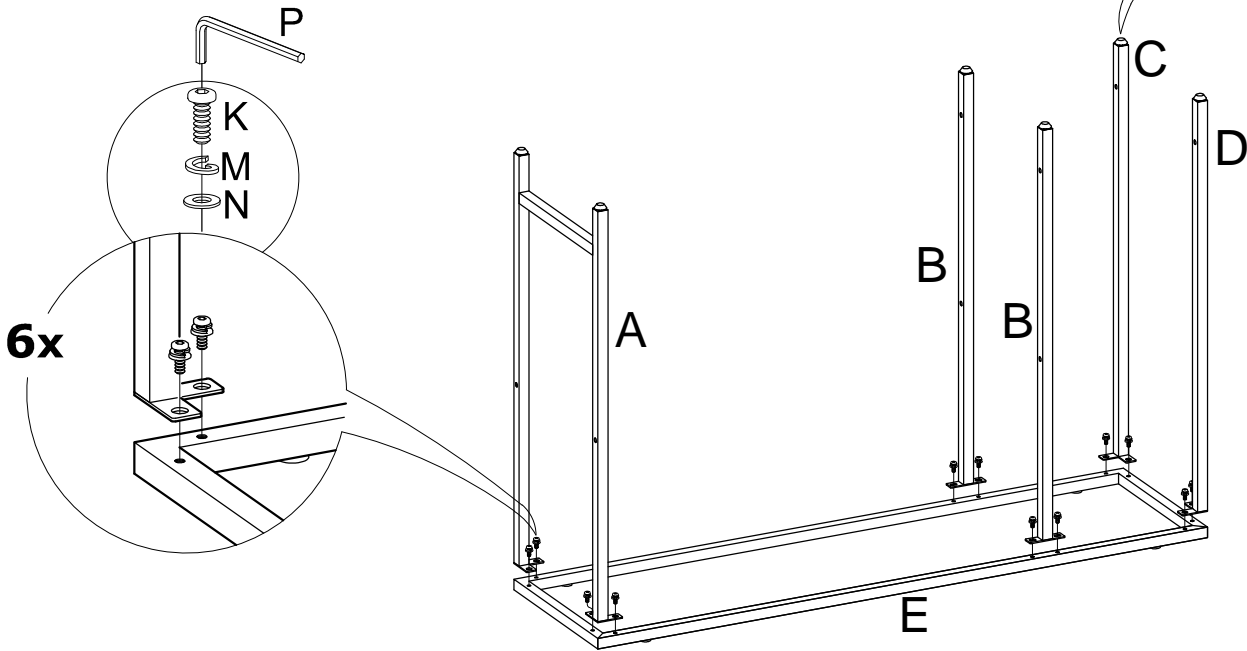

NO.	PART	DESCRIPTION	Q'TY	NO.	PART	DESCRIPTION	Q'TY
A		Left Leg Assembly	1PC	H		Top Glass	1PC
B		Middle Legs	2PCS	I		Middle Tier Glass	1PC
C		Right Leg C	1PC	J		Bottom Glass	1PC
D		Right Leg D	1PC	K		Allen Head Bolt 15mm	12PCS
E		Top Frame	1PC	L		Allen Head Bolt 40mm	8PCS
F		Second Tier Frame	1PC	M		Spring Washers	12PCS
G		Bottom Frame	1PC	N		Flat Washers	12PCS
				O		Adjustable Glide	6PCS
				P		Allen Head Wrench	1PC

carolina living

Beautiful Modern Designs

Assembly Instructions

CL1348G

Console

STEP 1

STEP 2

carolina living