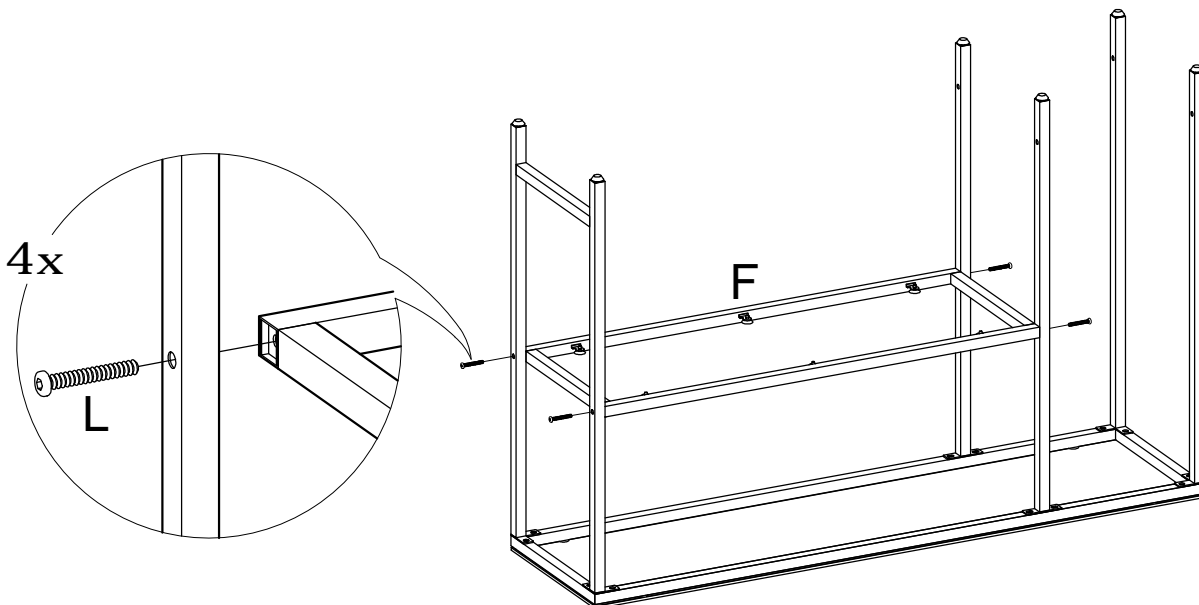

NO.	PART	DESCRIPTION	Q'TY	NO.	PART	DESCRIPTION	Q'TY
A		Left Leg Assembly	1PC	H		Top Glass	1PC
B		Middle Legs	2PCS	I		Middle Tier Glass	1PC
C		Right Leg C	1PC	J		Bottom Glass	1PC
D		Right Leg D	1PC	K		Allen Head Bolt 15mm	12PCS
E		Top Frame	1PC	L		Allen Head Bolt 40mm	8PCS
F		Second Tier Frame	1PC	M		Spring Washers	12PCS
G		Bottom Frame	1PC	N		Flat Washers	12PCS
				O		Adjustable Glide	6PCS
				P		Allen Head Wrench	1PC

carolina living

Beautiful Modern Designs

Assembly Instructions

CL1348G

Console

STEP 1

STEP 2

carolina living