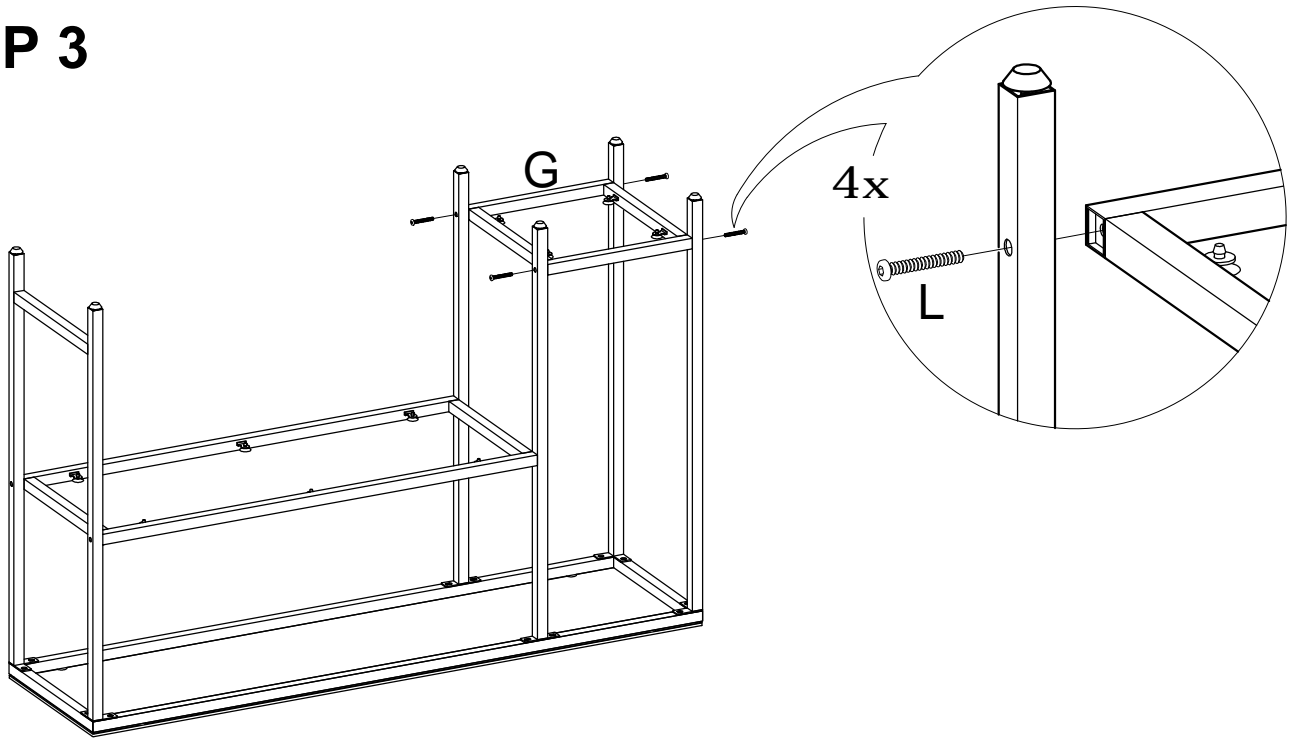

carolina living

Beautiful Modern Designs

Assembly Instructions

CL1348G

Console

STEP 3

STEP 4