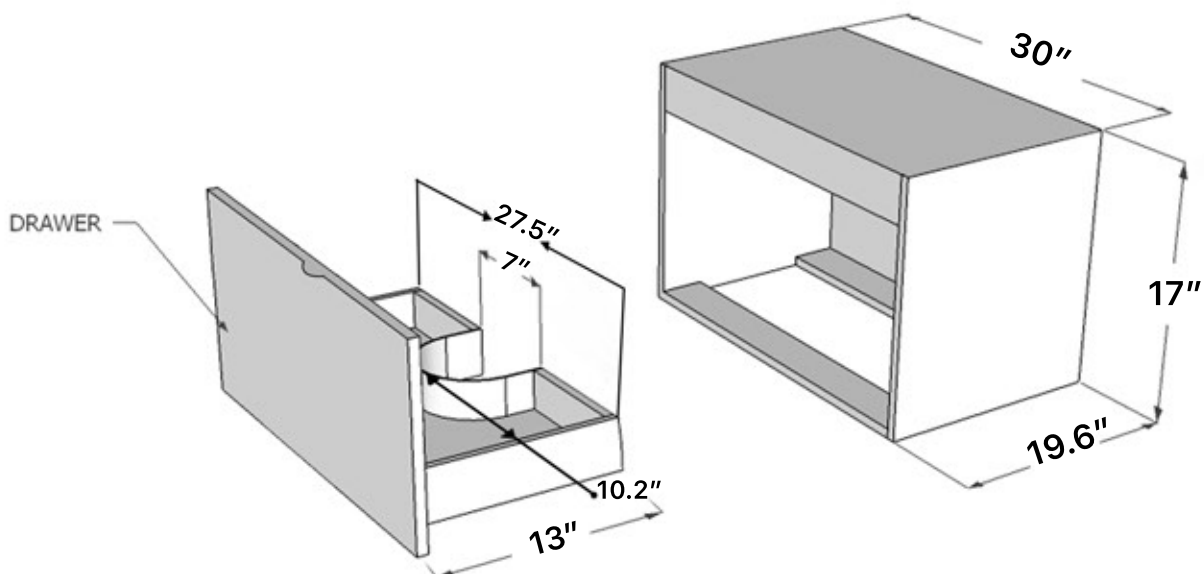

DORA 30

Model: Dora 30

Category: Bathroom Vanity

Material: Lacquered Wood

Dimensions: 30"(L) x 19.6"(W) x 17"(H)

Description: Free-standing Lacquered bathroom vanity in black finish.

*Numbers are in inches

SCHEDA MONTAGGIO ASSEMBLY INSTRUCTIONS