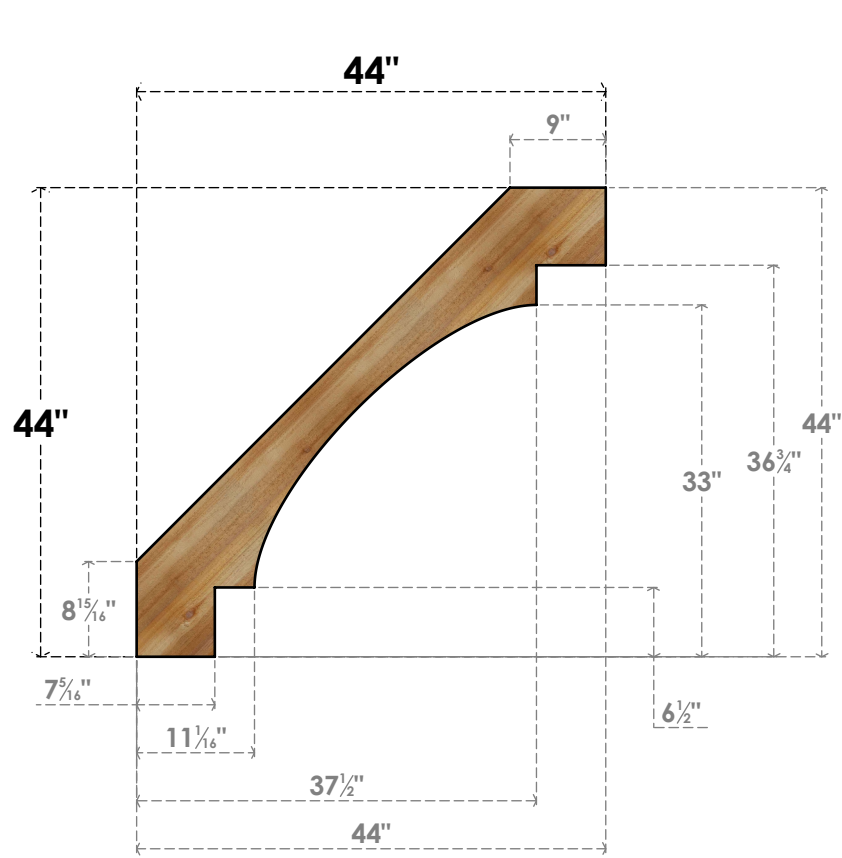

BRC04X44X44MRC00RWR

4"W X 44"D X 44"H MERCED ROUGH SAWN BRACE, WESTERN RED CEDAR

SIDE

FRONT

EKENA MILLWORK
 2300 WEST MAIN ST.
 CLARKSVILLE, TX 75426
 TOLL FREE: 866-607-0453
 WWW.EKENAMILLWORK.COM

NOTES

1. INSTALLATION TO BE COMPLETED IN ACCORDANCE WITH MANUFACTURER'S SPECIFICATIONS.
2. DRAWING MAY NOT BE TO SCALE
3. THIS DRAWING IS INTENDED FOR DESIGN AND PLANNING PURPOSES ONLY.
4. ALL INFORMATION CONTAINED HEREIN WAS CURRENT AT THE TIME OF DEVELOPMENT BUT MUST BE REVIEWED AND APPROVED BY THE PRODUCT MANUFACTURER TO BE CONSIDERED ACCURATE.
5. PRODUCTS ARE NOT KILN DRIED. THIS ITEM IS UNIQUE AND WILL CONTAIN THE NATURAL VARIATIONS THAT THE WOOD SPECIES OFFERS. THIS MAY RESULT IN VARIATIONS UP TO 1/4"