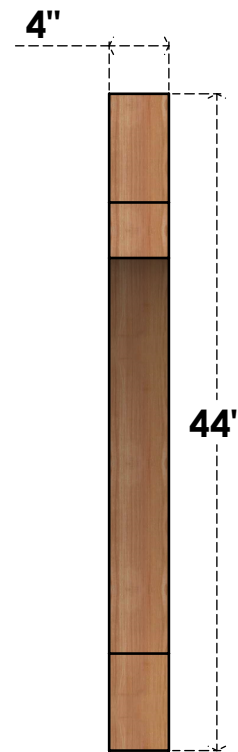

BRC04X44X44MRC00RWR

4"W X 44"D X 44"H MERCED ROUGH SAWN BRACE, WESTERN RED CEDAR

SIDE

FRONT

EKENA MILLWORK
 2300 WEST MAIN ST.
 CLARKSVILLE, TX 75426
 TOLL FREE: 866-607-0453
 WWW.EKENAMILLWORK.COM

NOTES

1. INSTALLATION TO BE COMPLETED IN ACCORDANCE WITH MANUFACTURER'S SPECIFICATIONS.
2. DRAWING MAY NOT BE TO SCALE
3. THIS DRAWING IS INTENDED FOR DESIGN AND PLANNING PURPOSES ONLY.
4. ALL INFORMATION CONTAINED HEREIN WAS CURRENT AT THE TIME OF DEVELOPMENT BUT MUST BE REVIEWED AND APPROVED BY THE PRODUCT MANUFACTURER TO BE CONSIDERED ACCURATE.
5. PRODUCTS ARE NOT KILN DRIED. THIS ITEM IS UNIQUE AND WILL CONTAIN THE NATURAL VARIATIONS THAT THE WOOD SPECIES OFFERS. THIS MAY RESULT IN VARIATIONS UP TO 1/4"