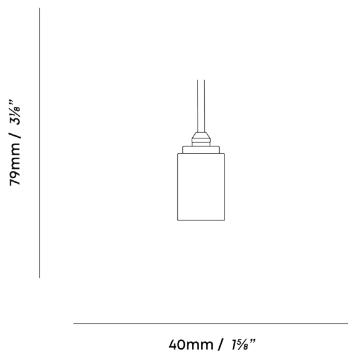

WARRANTY 2 years

EAN 5060400151622

Tala Energy Ltd. 25b Vyner Street,
London, E2 9DG, United Kingdom

Tala North America Inc.
C/O LH Frishkoff & Company
546 5th Avenue, FL 9
New York NY 10036
United States

talalighting.com | hello@tala.co.uk | +1 (240) 724-8111