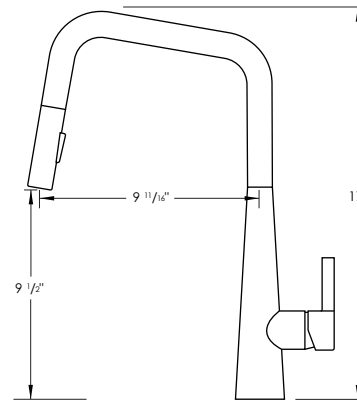

### PRODUCT DIMENSIONS

Faucet Height (in)	17"
Spout Height (in)	9 1/2"
Spout Reach (in)	9 11/16"

### DIMENSIONS