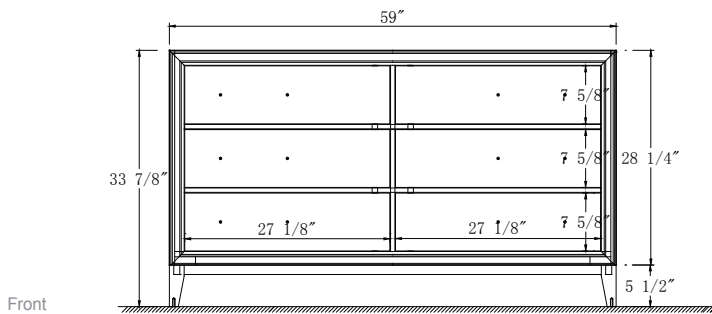

Dimensions

Front

Back

Side

Top

Features:

- Solid Wood & Hardwood Construction
- 6 Soft-close Drawers
- Chrome finish hardware
- Adjustable leg levelers
- cUPC Undermount Basin

Dimensions:

- 60"×22"×34 5/8" (With Top)
- 59"×21 7/8"×33 7/8" (Vanity Only)

Vanity Finish:

- White (W)
- Sapphire Gray (SG)

Countertop:

- Italian carrara white marble (CW)

Certification:

CARB P2