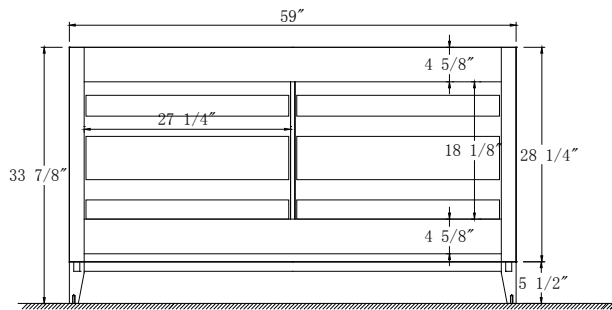

Dimensions

Front

Back

Side

Top

Features:

- Solid Wood & Hardwood Construction
- 6 Soft-close Drawers
- Chrome finish hardware
- Adjustable leg levelers
- cUPC Undermount Basin

Dimensions:

- 60"×22"×34 5/8" (With Top)
- 59"×21 7/8"×33 7/8" (Vanity Only)

Vanity Finish:

- White (W)
- Sapphire Gray (SG)

Countertop:

- Italian carrara white marble (CW)

Certification:

CARB P2