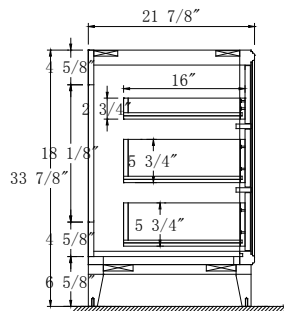

Dimensions

Front

Back

Side

Top

Features:

- Solid Wood & Hardwood Construction
- 6 Soft-close Drawers
- Chrome finish hardware
- Adjustable leg levelers
- cUPC Undermount Basin

Dimensions:

- 60"×22"×34 5/8" (With Top)
- 59"×21 7/8"×33 7/8" (Vanity Only)

Vanity Finish:

- White (W)
- Sapphire Gray (SG)

Countertop:

- Italian carrara white marble (CW)

Certification:

CARB P2