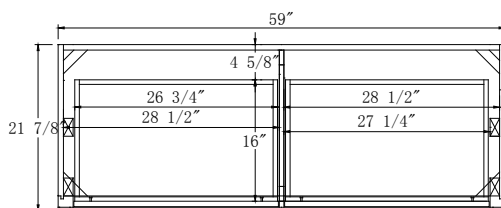

Dimensions

Front

Back

Side

Top

Features:

- Solid Wood & Hardwood Construction
- 6 Soft-close Drawers
- Chrome finish hardware
- Adjustable leg levelers
- cUPC Undermount Basin

Dimensions:

- 60"×22"×34 5/8" (With Top)
- 59"×21 7/8"×33 7/8" (Vanity Only)

Vanity Finish:

- White (W)
- Sapphire Gray (SG)

Countertop:

- Italian carrara white marble (CW)

Certification:

CARB P2