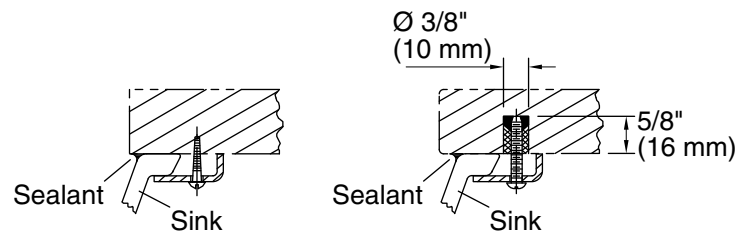

Wood Counter Installation

Marble Installation

Technical Information

1. All product dimensions are nominal.
2. Bowl configuration: Single
   - Installation: Under-mount
   - Bowl area (Only): Diameter: 13-3/4" (349 mm)
     Water depth: 5" (127 mm)
   - Drain hole: 1-3/4" (44 mm)
   - Template: 1035896-7, required, not included

Notes

Install this product according to the installation instructions.

NOTICE: Countertop manufacturer or cutter must use the current product template available at www.kohler.com, or by calling 1-800-4KOHLER. Kohler Co. is not responsible for cutout errors when the incorrect cutout template is used.

ADA, CSA B651 compliant when installed to the specific requirements of these regulations.