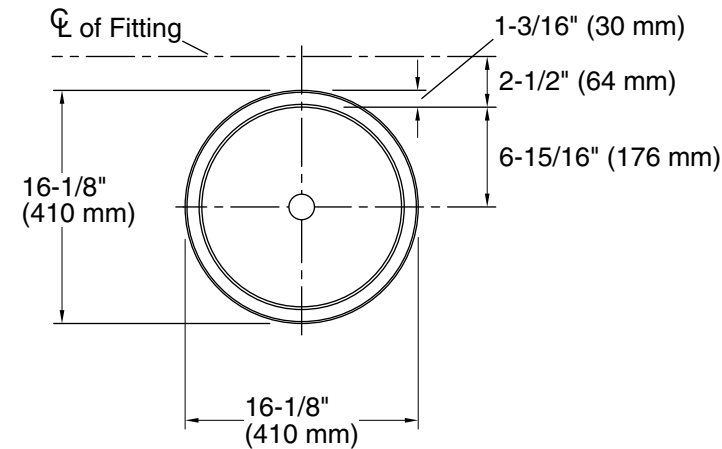

Standard Installation