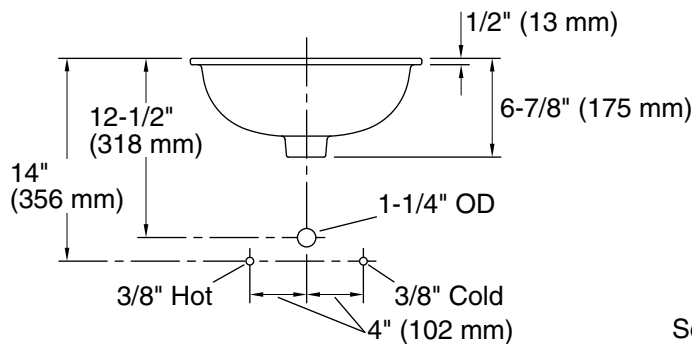

Wood Counter Installation

Standard Installation