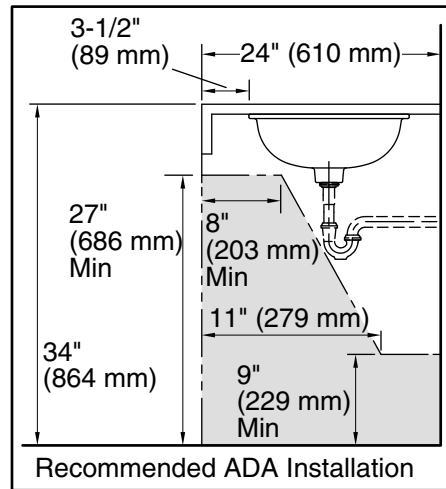

Wood Counter Installation

Marble Installation

Technical Information

1. All product dimensions are nominal.
2. Bowl configuration: Single
   - Installation: Under-mount
   - Bowl area (Only): Diameter: 13-3/4" (349 mm)
     Water depth: 5" (127 mm)
   - Drain hole: 1-3/4" (44 mm)
   - Template: 1035896-7, required, not included

Notes

Install this product according to the installation instructions.

NOTICE: Countertop manufacturer or cutter must use the current product template available at www.kohler.com, or by calling 1-800-4KOHLER. Kohler Co. is not responsible for cutout errors when the incorrect cutout template is used.

ADA, CSA B651 compliant when installed to the specific requirements of these regulations.