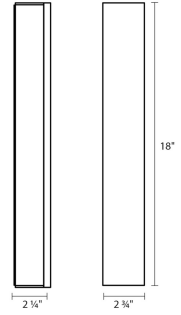

## Solid Glass Bar LED Bath Bar Spec Sheet

SKU: 2590.01    Learn more at:  
<https://sonnemanlight.com/solid-glass-bar-led-bath-bar>

Description: A thick, Solid Glass Bar reveals a generous yet pristine luminous edge from a white glass surface. Captured precisely within a chrome rectilinear beam, this luxury modern LED bar is ingeniously mounted to a surface by concealed magnets, with no visible screws or surface interruptions. Use where perfection is demanded.

### Dimensions

Height:	18"
Width:	2.75"
Extends:	2.25"
Minimum Extension:	2.25"
Maximum Extension:	2.25"
Size:	18"

### Shipping

Carton 1 L x W x H:	24" X 6" X 6"
Carton 1 Gross Weight:	8 LBS
Fixture Weight:	6